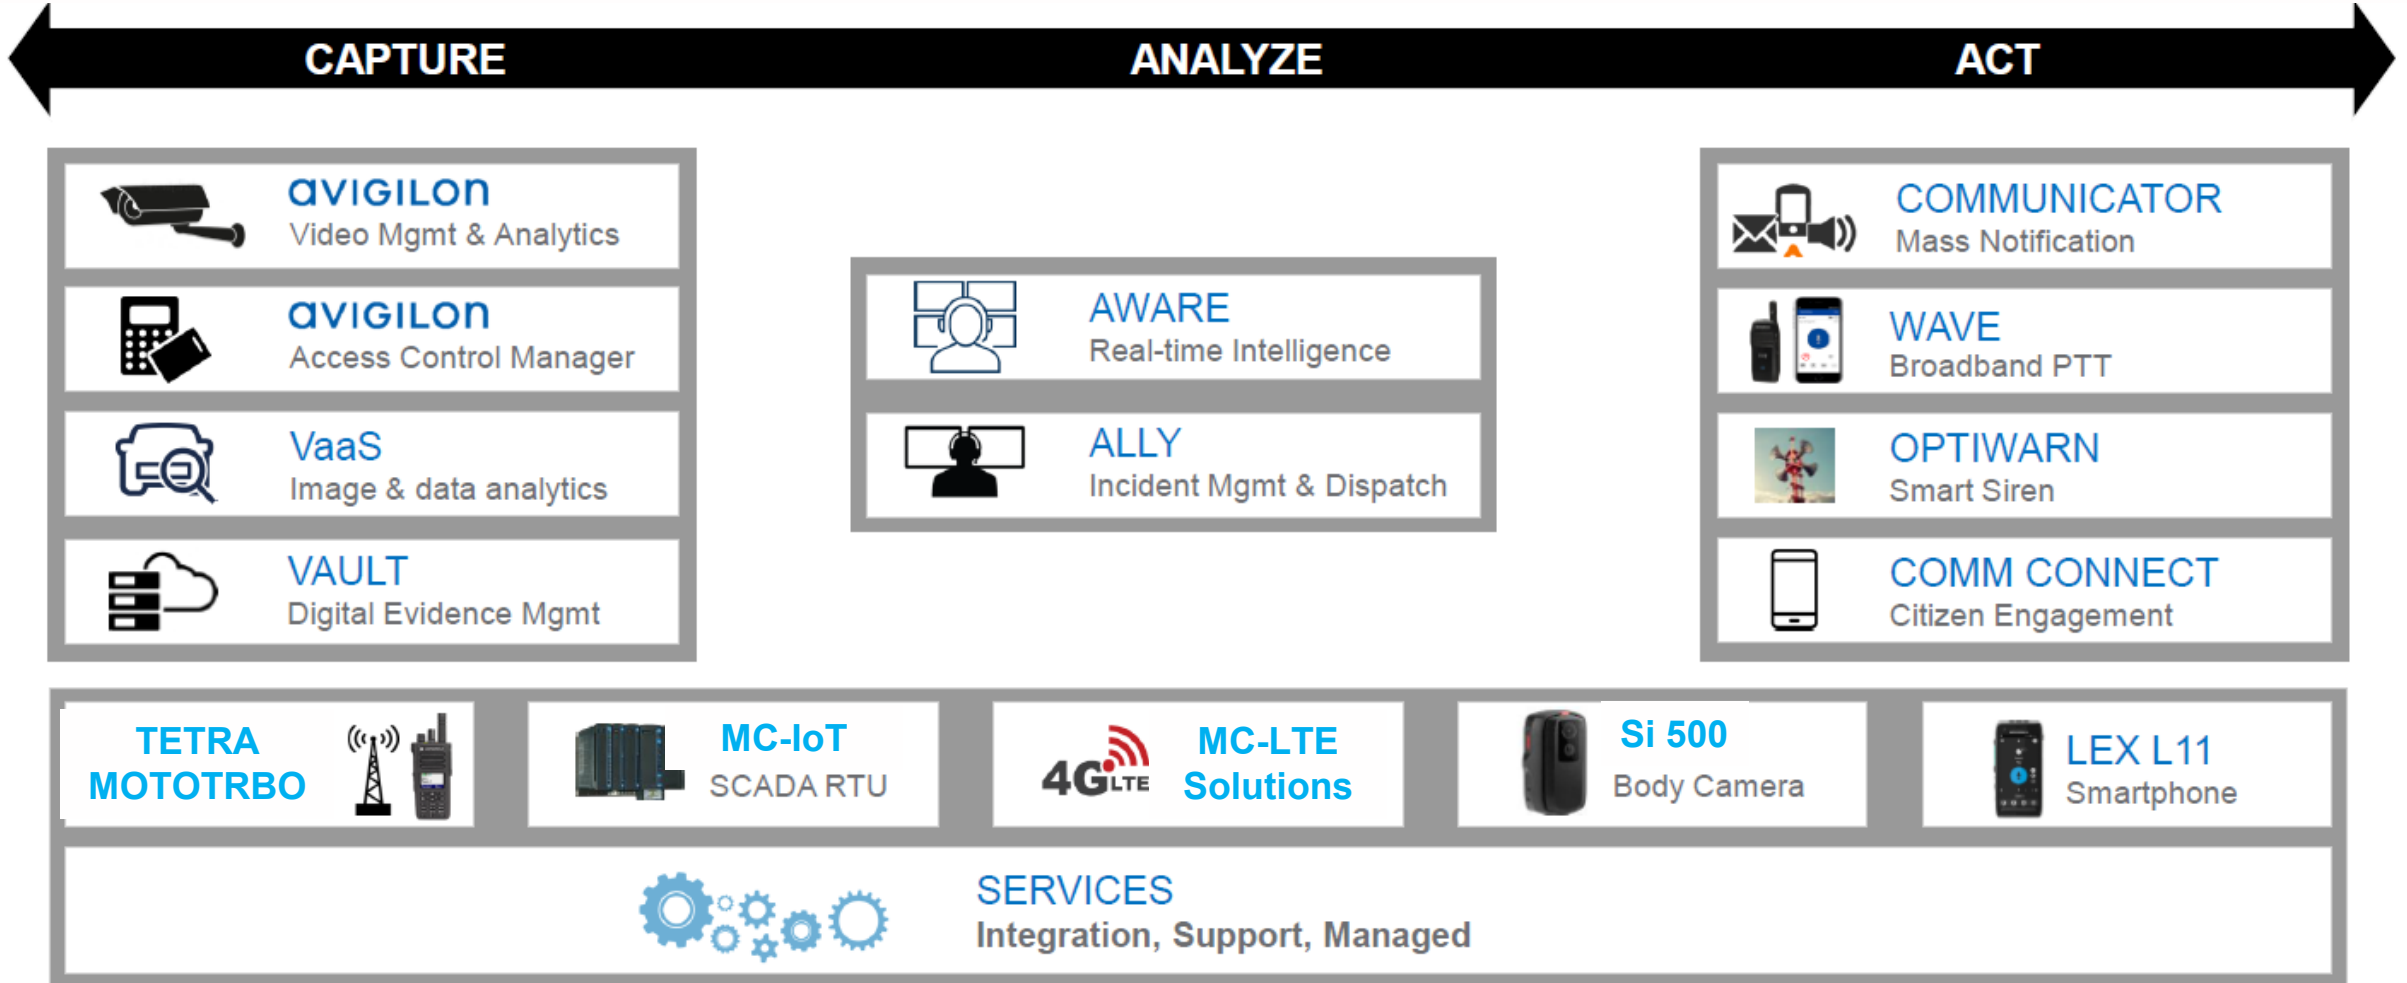

COMMAND CENTER
SOFTWARE SUITE

VIDEO
SURVEILLANCE &
ANALYTICS

PUBLIC SAFETY LTE

LAND MOBILE RADIO (LMR)

SALES
100+
COUNTRIES

7,500
DIRECT CHANNELS

100,000
CUSTOMERS

OUR SCALE
HELPS US TAKE ON ANY
CHALLENGE

13,000+
MISSION-
CRITICAL
NETWORKS

1,500
DIRECT SALES
FORCE

16,500
EMPLOYEES IN
60 COUNTRIES

INTEGRATED SAFETY AND SECURITY

Motorola Solutions Portfolio

LAND MOBILE RADIO IS AT THE HEART OF WHAT WE DO

13,000+ INSTALLED
NETWORKS WORLDWIDE.
GLOBAL LEADER IN EVERY
MISSION CRITICAL LMR
TECHNOLOGY.

- APCO P25
- TETRA
- Digital Mobile Radio
- Professional Radio
Standards

reddot design award

GOOD DESIGN AWARD

PUBLIC SAFETY LTE EXTENDS ACCESS TO DATA & INFORMATION

ENABLING THE BEST DECISION
WHEN IT MATTERS THE MOST