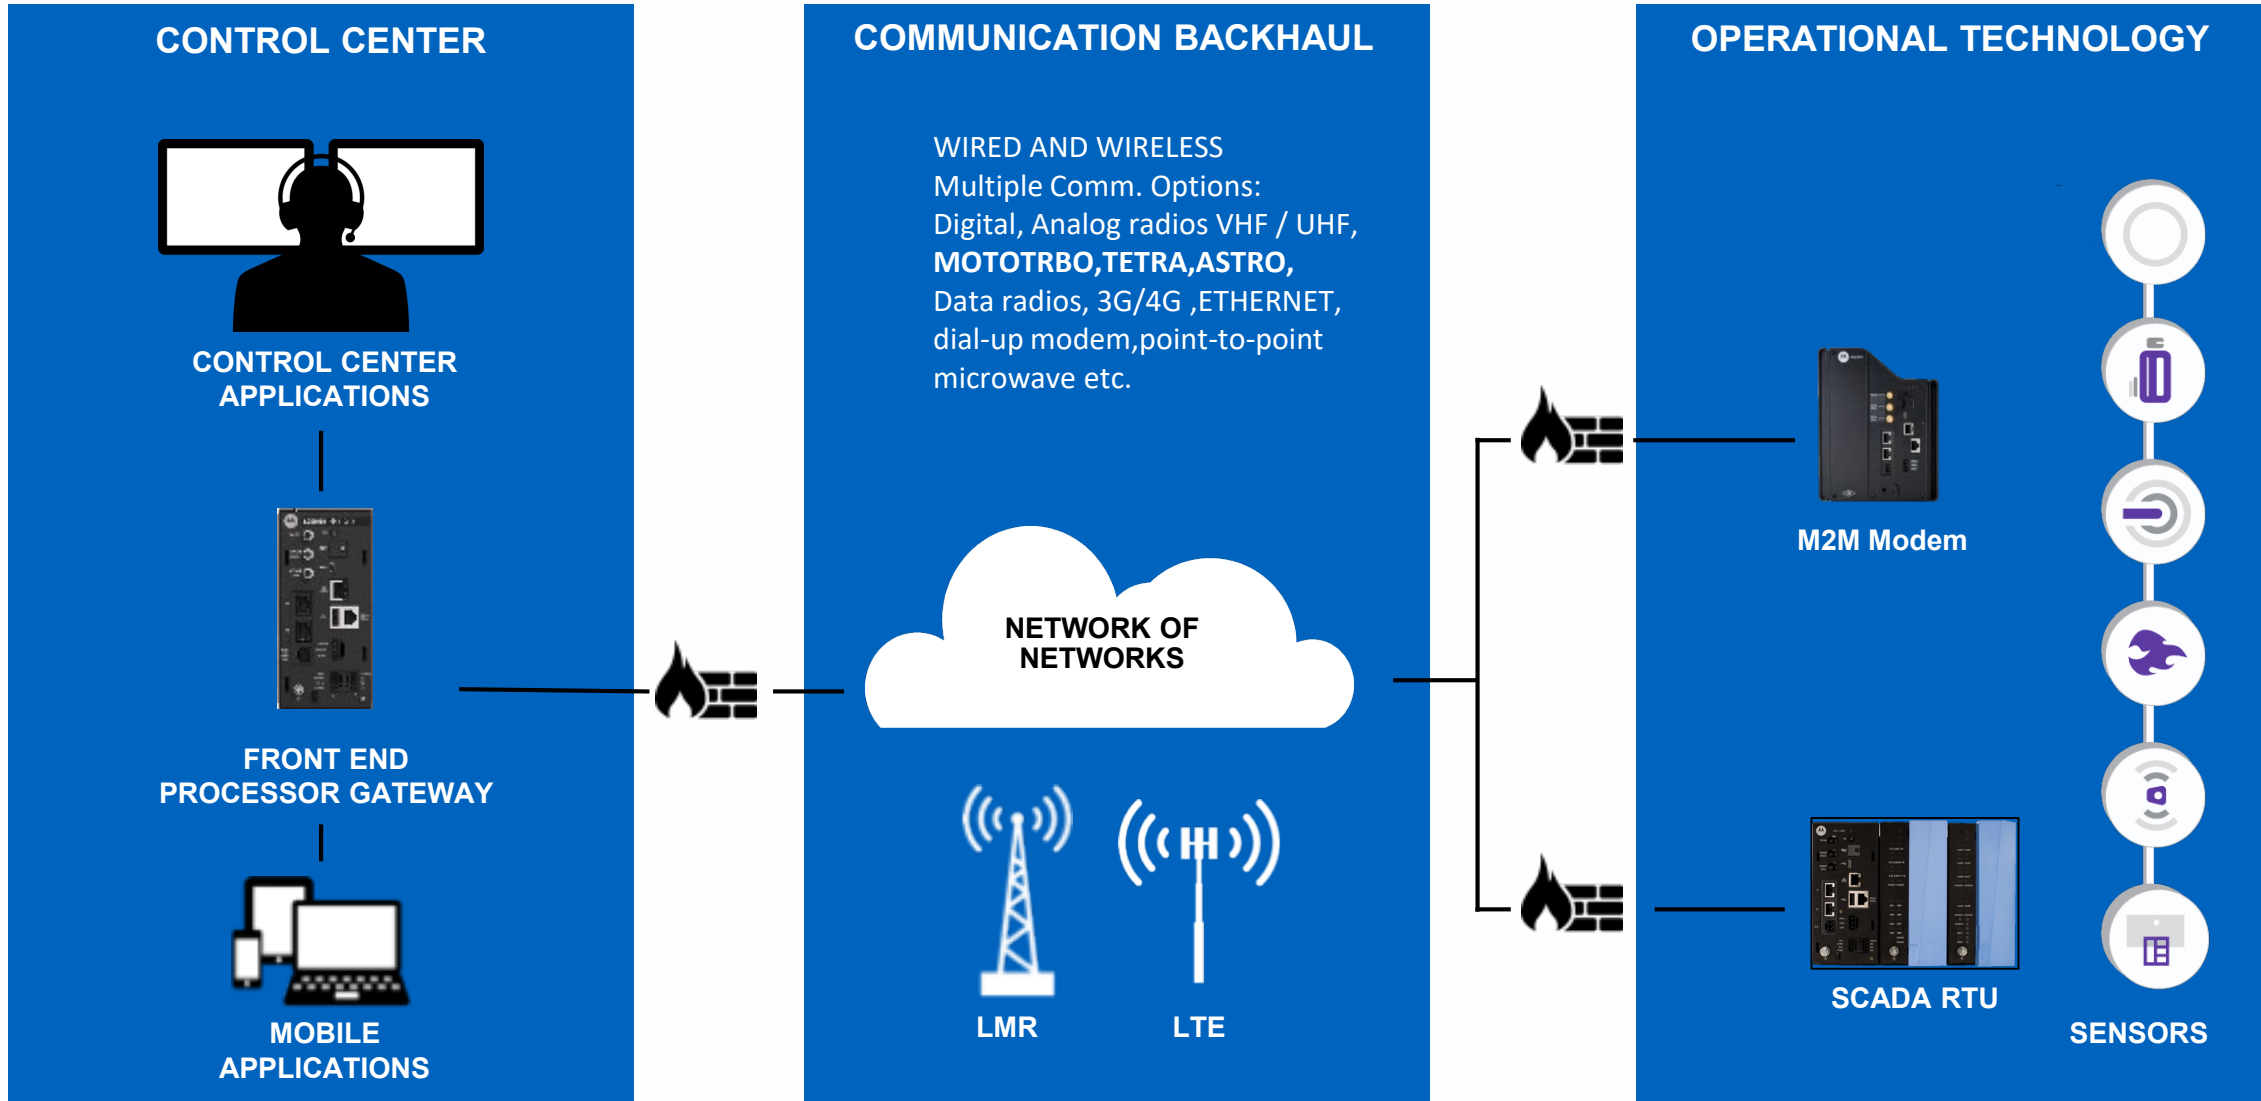

PPDR BROADBAND ROADMAP

Context **MANAGED TRANSITION**

TETRA/P25 technologies are available

UK / S-Korea
announce
plan to move
to LTE

Window for
managed transition
from narrow band to critical
broadband

End of technical
lifetime for number
of national PPDR
networks

Critical LTE data + voice technology available

2020

2025

2030

MISSION CRITICAL IOT

Applications

Edge gateways

Network services

Highly secure & reliable solutions

Converged LMR/LTE networks

HIGH LEVEL SYSTEM ARCHITECTURE

TYPICAL INDUSTRIAL IoT SOLUTION

INDUSTRIAL IoT

KEY DIFFERENTIATION

NETWORK OF NETWORKS

Motorola RTUs enabling communication over a variety of communications medias. In addition to its main role, each RTU may also serve as a communication node linking two or more communication media into the network

SECURITY

Motorola RTUs provide high level of security which includes data encryption, centralized authentication, logging and key management.

INTELLIGENT RTU

Remote intelligent node that provides indications based on complicated logic done in the remote site. Sending only minimal essential outcome data.