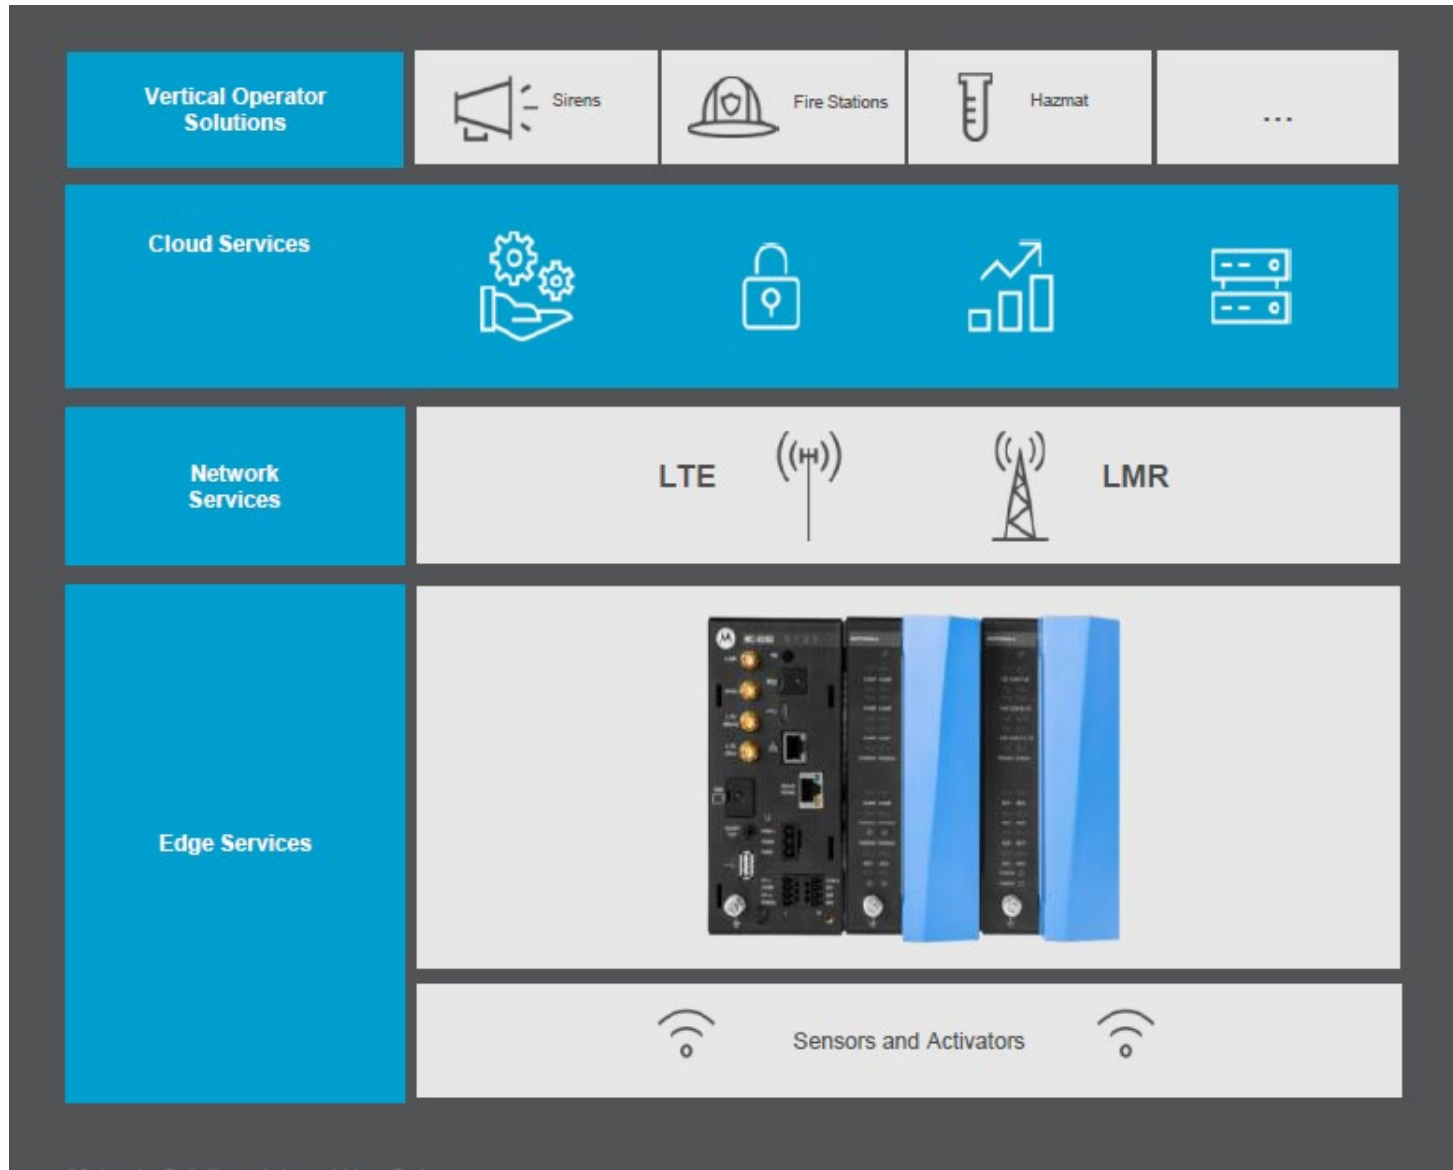

PPDR BROADBAND ROADMAP

Context **MANAGED TRANSITION**

TETRA/P25 technologies are available

UK / S-Korea
announce
plan to move
to LTE

Window for
managed transition
from narrow band to critical
broadband

End of technical
lifetime for number
of national PPDR
networks

Critical LTE data + voice technology available

2020

2025

2030

MISSION CRITICAL IOT

Applications

Edge gateways

Network services

Highly secure & reliable solutions

Converged LMR/LTE networks

HIGH LEVEL SYSTEM ARCHITECTURE

TYPICAL INDUSTRIAL IoT SOLUTION

INDUSTRIAL IoT

KEY DIFFERENTIATION

NETWORK OF NETWORKS

Motorola RTUs enabling communication over a variety of communications medias. In addition to its main role, each RTU may also serve as a communication node linking two or more communication media into the network