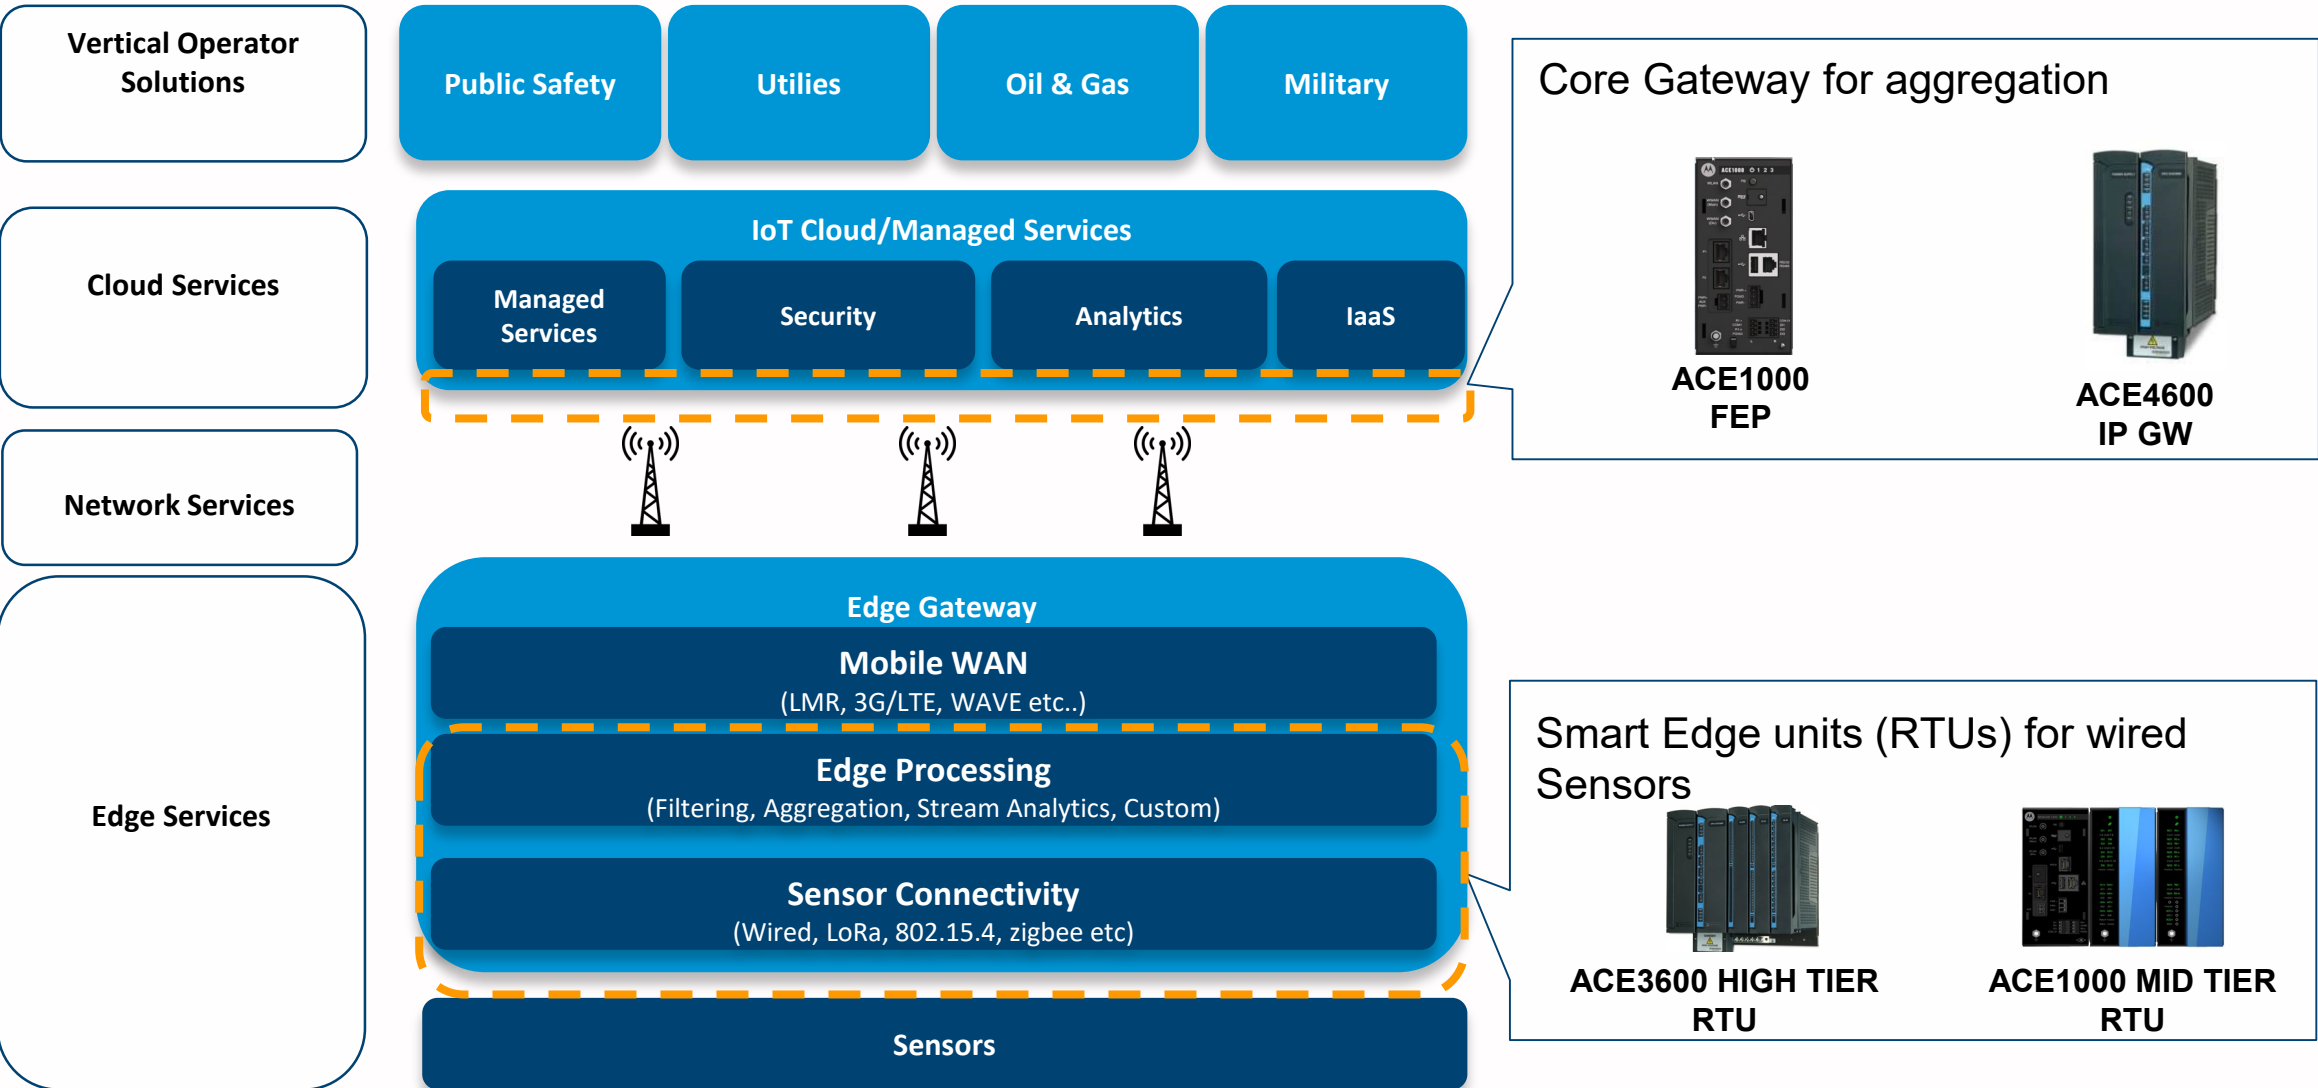

PARTNER SOLUTIONS

Take advantage of an extensive partner ecosystem dedicated to providing and integrating end-to-end Industrial IoT solutions. Harness the expertise of our partners to meet your needs, from sensors at the edge to the human-machine interfaces

2007

ACE3600

2014

ACE1000

IRM1500

INTELLIGENCE IN THE EDGE - EASY PROGRAMING TOOL

SMART EDGE DEVICE WITH EXTERNAL CONNECTIVITY

THANK YOU