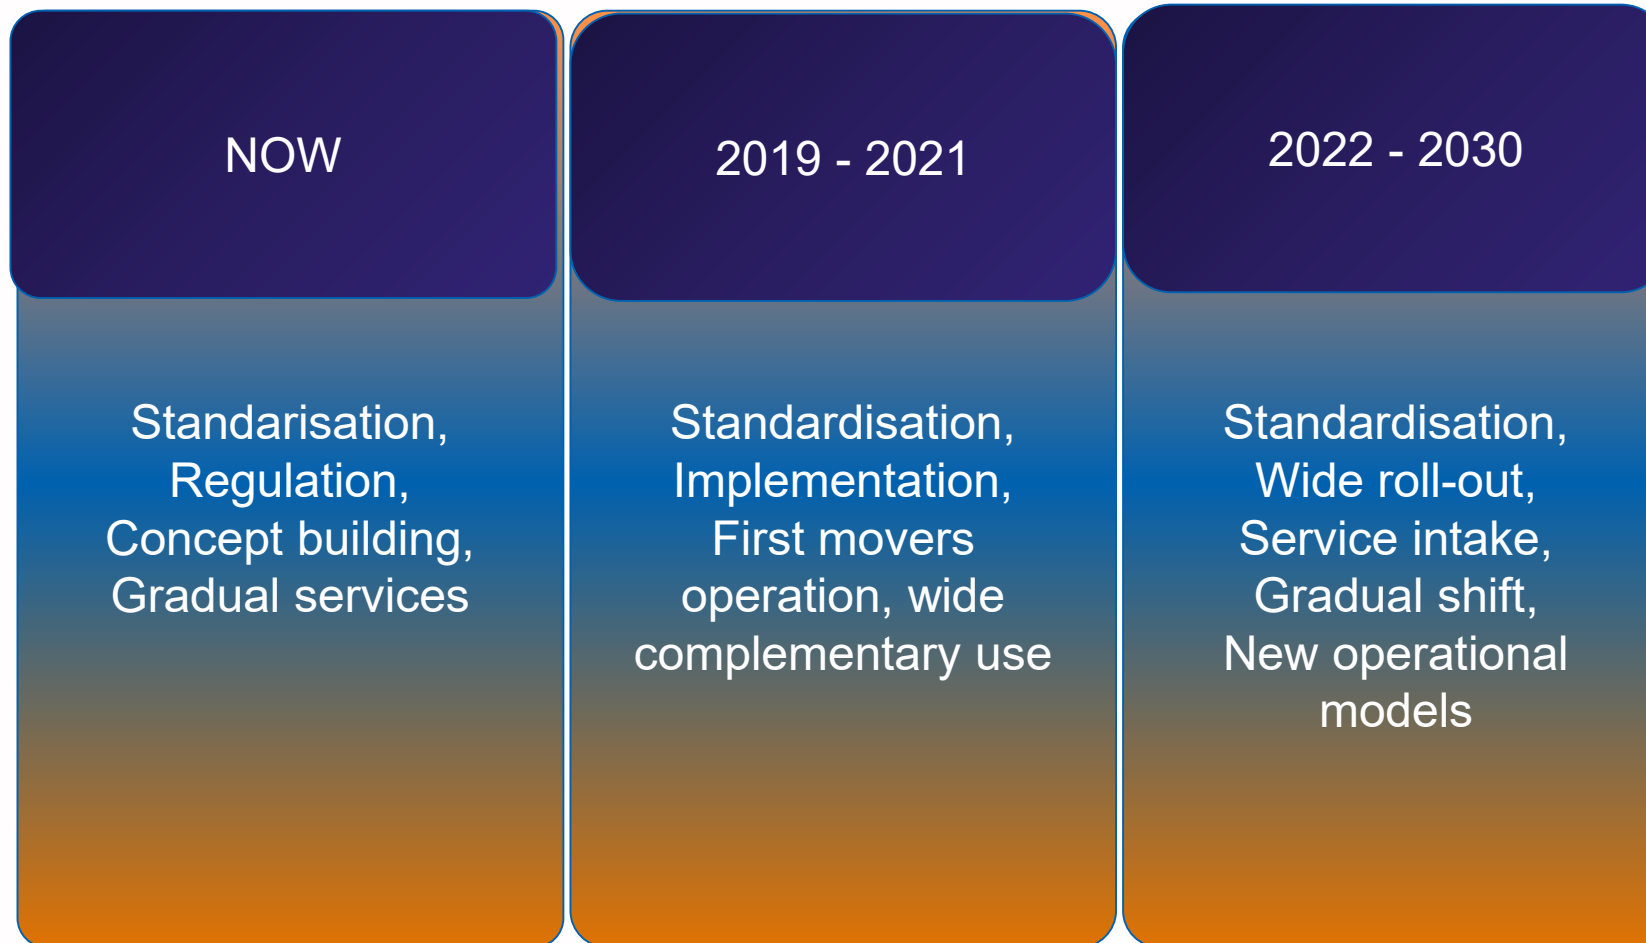

PPDR BROADBAND ROADMAP