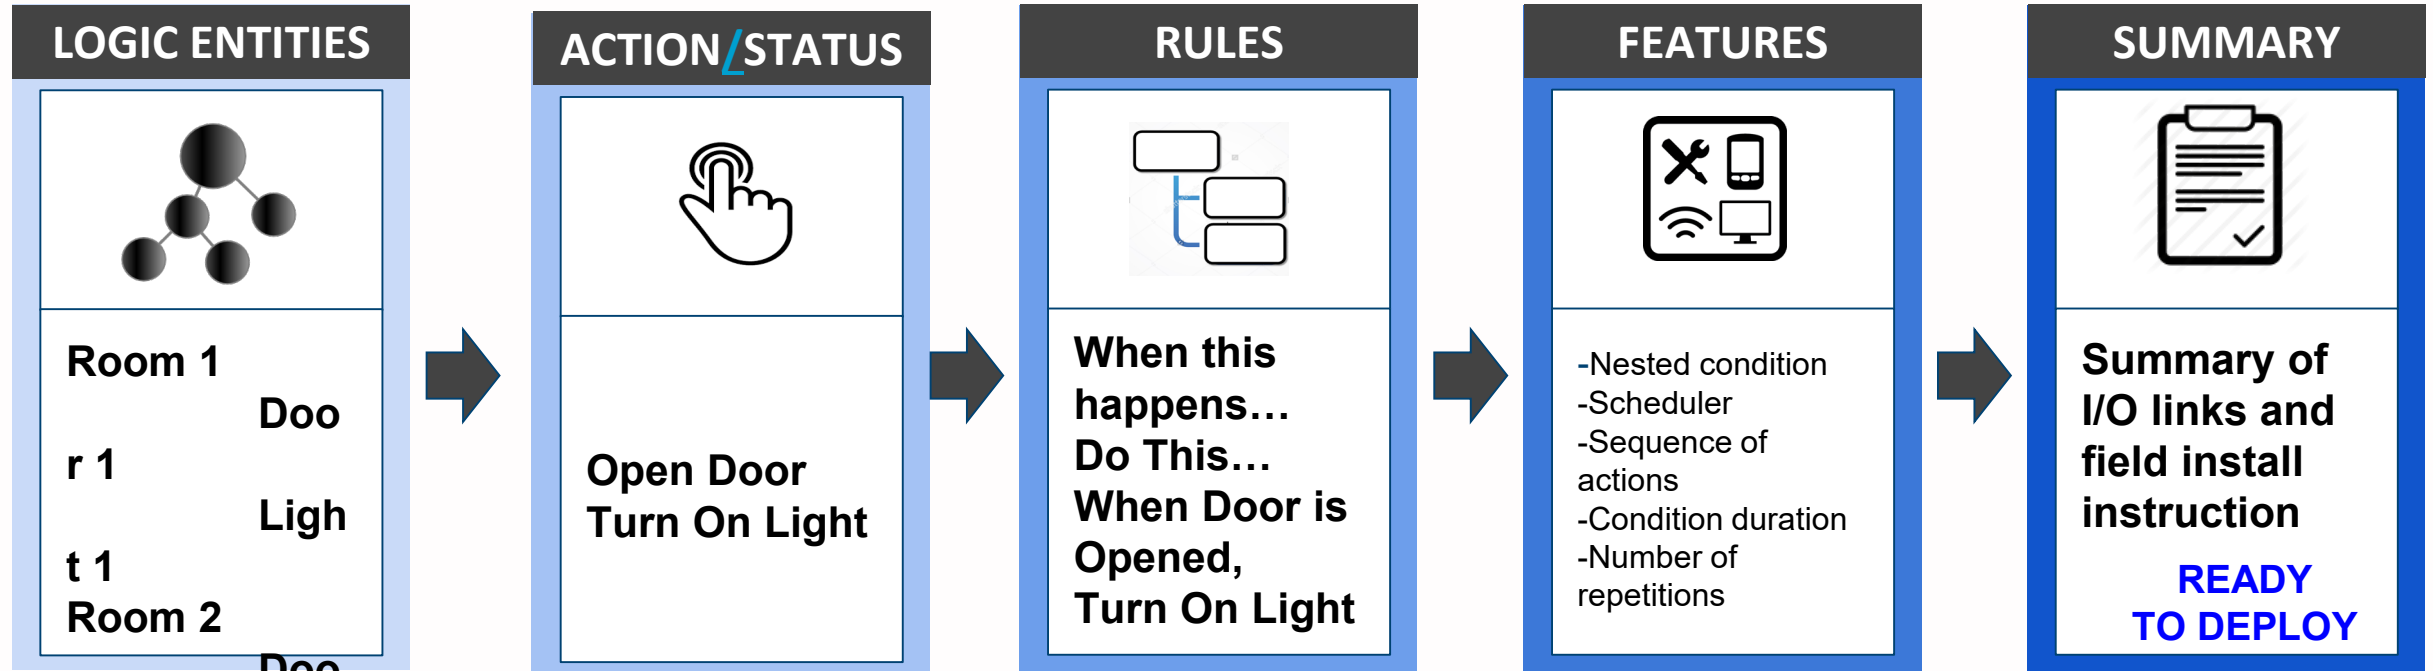

2007

ACE3600

2014

ACE1000

IRM1500

INTELLIGENCE IN THE EDGE - EASY PROGRAMING TOOL

SMART EDGE DEVICE WITH EXTERNAL CONNECTIVITY

THANK YOU