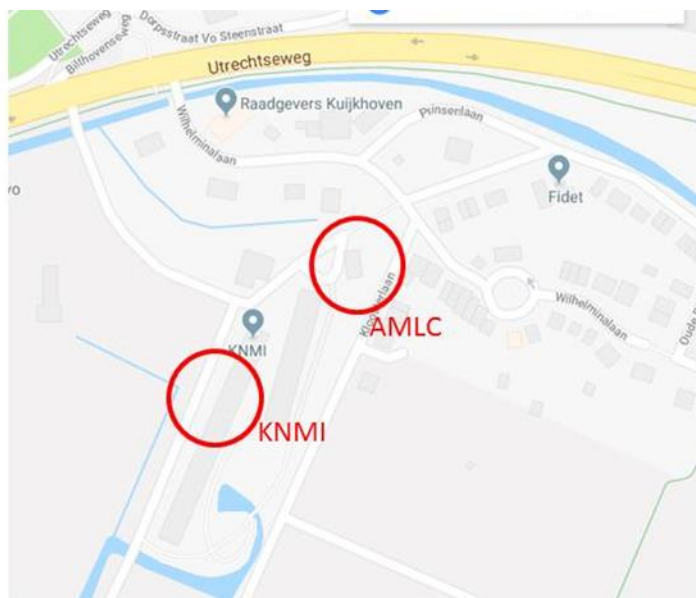

Tuesday 17 April

BOG A on Data Catalog: AMLC, Lanskyzaal (100 m from KNMI)

BOG B on Maturity Matrix: KNMI, A1.27

BOG C on Discovery&Access: KNMI, A2.28

Breaks, Lunch: AMLC, Lanskyzaal

Wednesday 18 April: AMLC, Lanskyzaal

AMLC: Lanskyzaal:

Group Dinner on Monday

Date, time: Monday 16 April, 19 h

Place: Restaurant De Griffel, Hessenweg 117 De Bilt

← 500 m →

Bus to Utrecht

WIFI

KNMI: Netwerk = KNMI-gasten, username = WMO, password = knmi