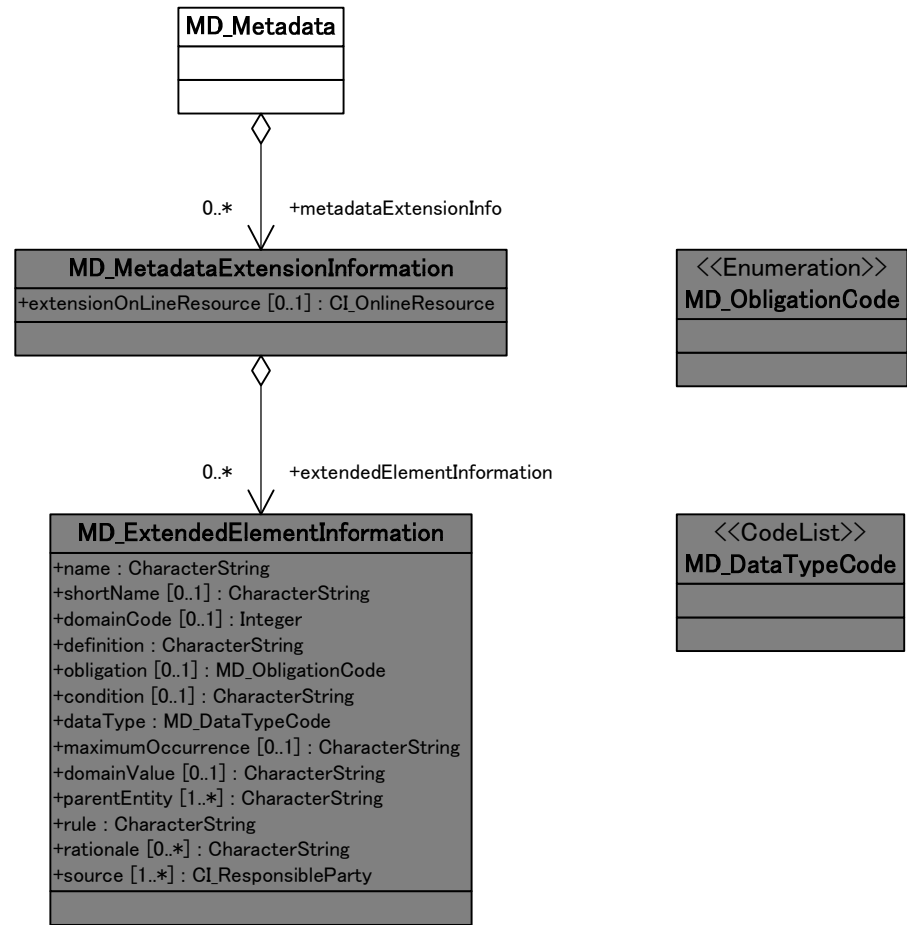

Metadata entity set information

Metadata application

Identification Information

Constraint information

Data quality information – General –

Data quality information – Data quality classes and subclasses –

Data quality information – Lineage –

Maintenance information

Spatial representation information

Reference system information

Content information

Portrayal catalogue information

Distribution information

Metadata extension information

Application schema information