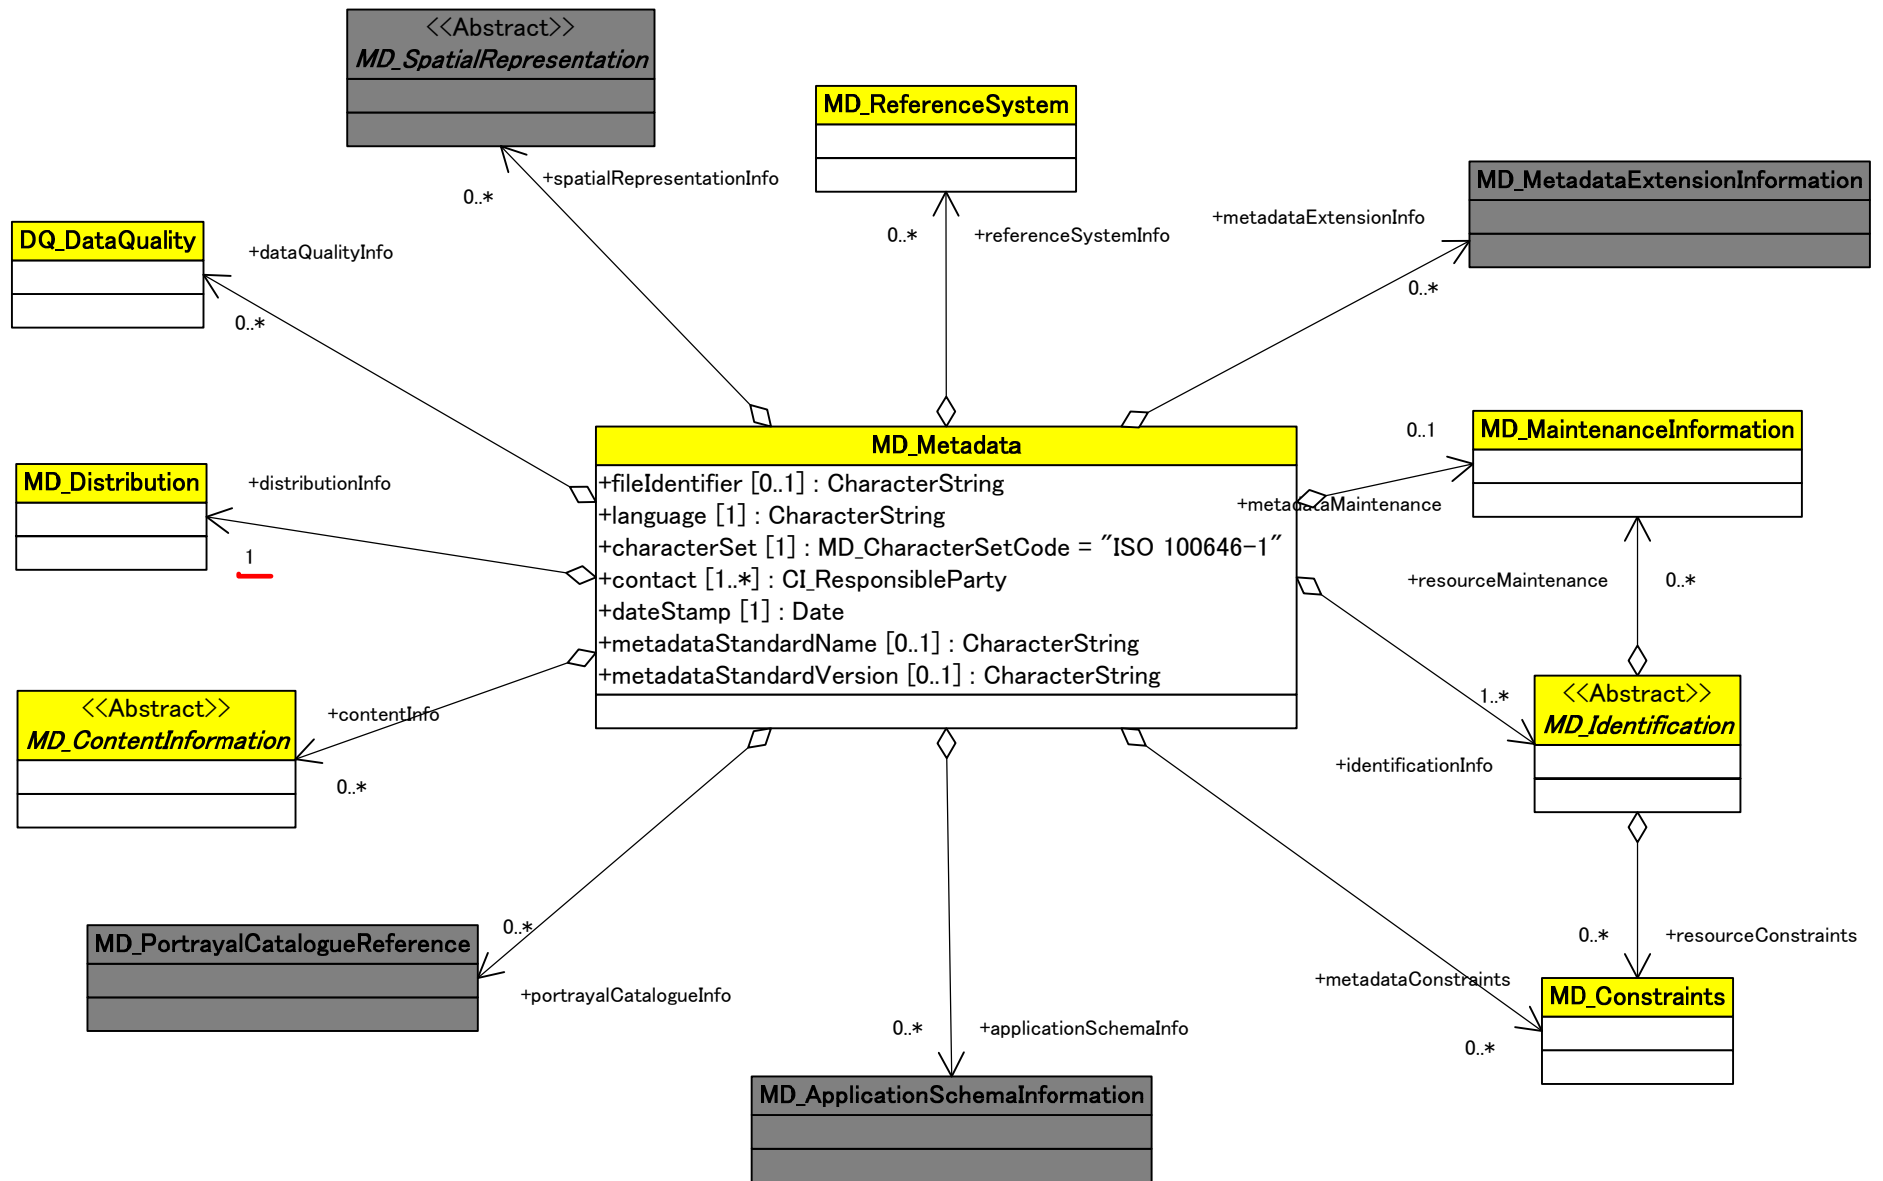

Metadata entity set information

Metadata application

Identification Information

Constraint information

Data quality information – General –

Data quality information – Data quality classes and subclasses –

Data quality information – Lineage –

Maintenance information

Spatial representation information

Reference system information

Content information

Portrayal catalogue information

Distribution information

Metadata extension information

Application schema information

Extent information

Citation and responsible party information

<<DataType>> CI_Citation
+title : CharacterString
+date [1..*] : CI_Date
+identifier [*] : MD_Identifier
+citedResponsibilityParty [0..*] : CI_ResponsibleParty

<<DataType>> CISeries
+name [0..1] : CharacterString
+issueIdentification [0..1] : CharacterString
+page [0..1] : CharacterString

<<DataType>> CI_Contact
+phone [0..1] : CI_Telephone
+address [0..1] : CI_Address
+onlineResource [0..1] : CI_OnlineResource
+hoursOfService [0..1] : CharacterString
+contactInstruction [0..1] : CharacterString