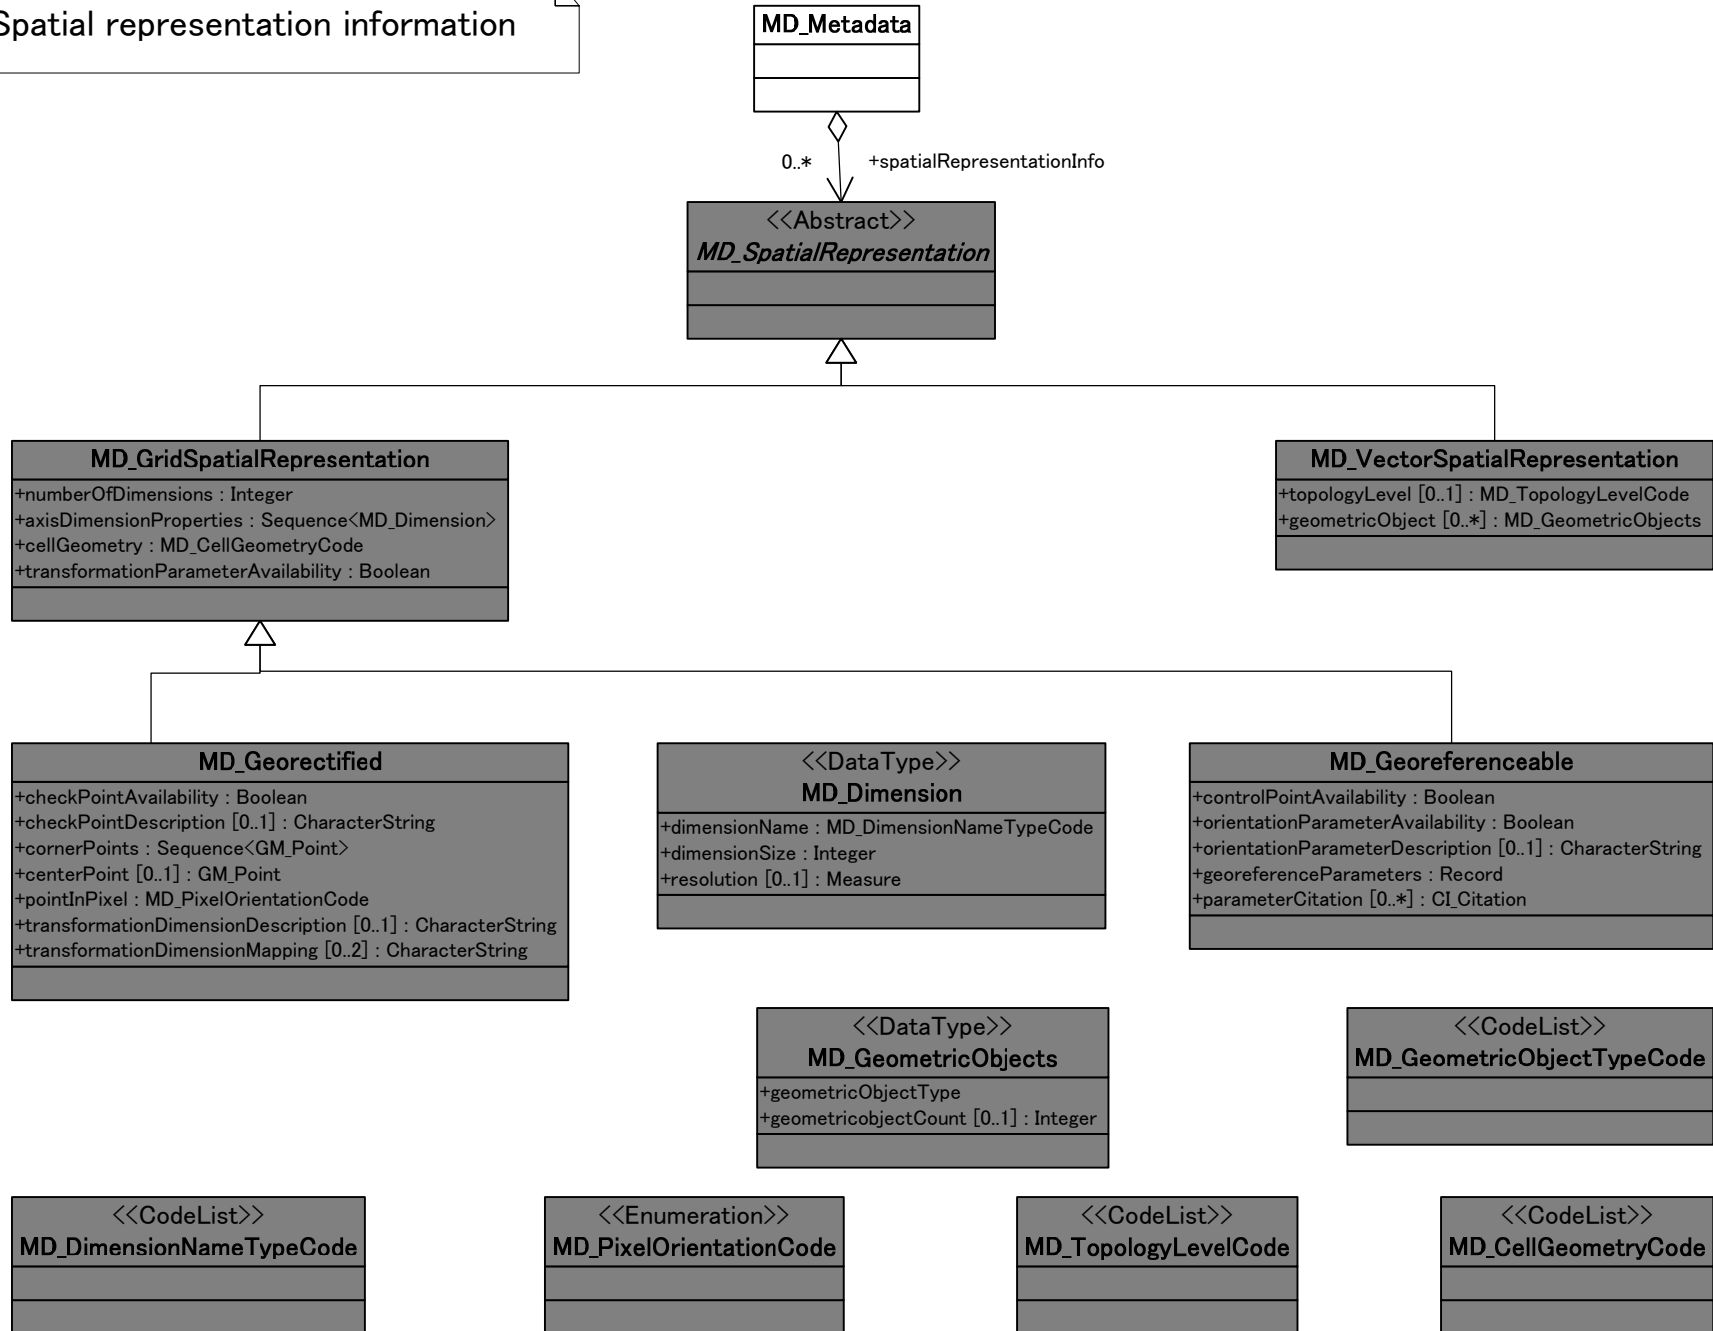

Metadata entity set information

Metadata application

Identification Information

Constraint information

Data quality information – General –

Data quality information – Data quality classes and subclasses –

Data quality information – Lineage –

Maintenance information

Spatial representation information

Reference system information

Content information

Portrayal catalogue information

Distribution information

Metadata extension information

Application schema information

Extent information

Citation and responsible party information

<<DataType>> CI_Citation
+title : CharacterString
+date [1..*] : CI_Date
+identifier [*] : MD_Identifier
+citedResponsibilityParty [0..*] : CI_ResponsibleParty