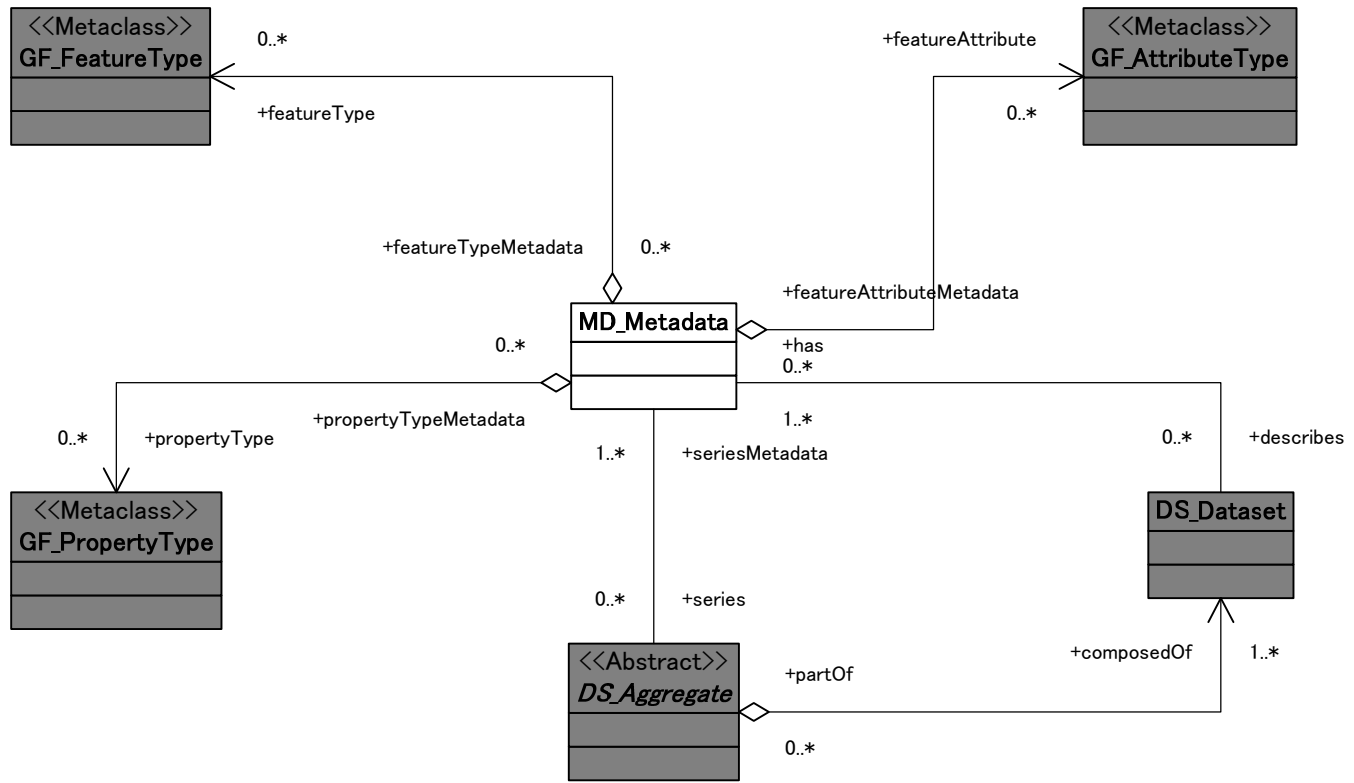

Metadata entity set information

Metadata application

Identification Information

Constraint information

Data quality information – General –

Data quality information – Data quality classes and subclasses –

Data quality information – Lineage –

Maintenance information

Spatial representation information

Reference system information

Content information

Portrayal catalogue information

Distribution information

Metadata extension information

Application schema information

Extent information

Citation and responsible party information

<<DataType>> CI_Citation
+title : CharacterString
+date [1..*] : CI_Date
+identifier [*] : MD_Identifier
+citedResponsibilityParty [0..*] : CI_ResponsibleParty