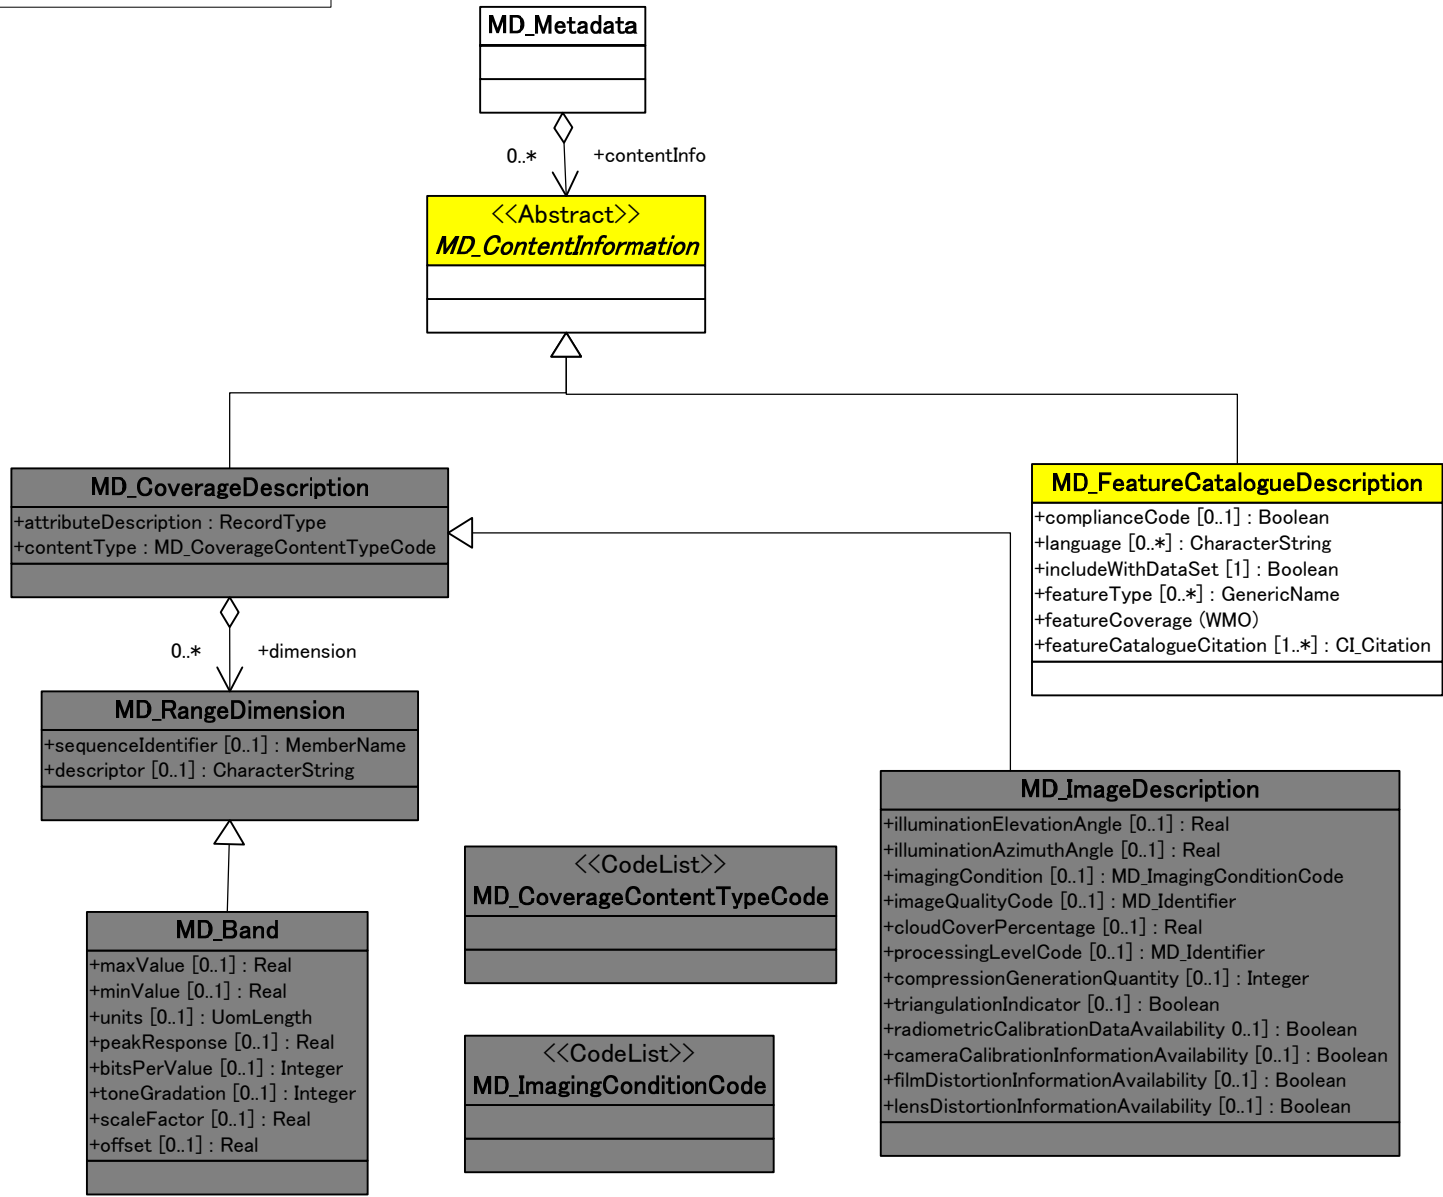

Metadata entity set information

Metadata application

Identification Information

Constraint information

Data quality information – General –

Data quality information – Data quality classes and subclasses –

Data quality information – Lineage –

Maintenance information

Spatial representation information

Reference system information

Content information

Portrayal catalogue information

Distribution information

Metadata extension information

Application schema information

Extent information

Citation and responsible party information

<<DataType>> CI_Citation
+title : CharacterString
+date [1..*] : CI_Date
+identifier [*] : MD_Identifier
+citedResponsibilityParty [0..*] : CI_ResponsibleParty