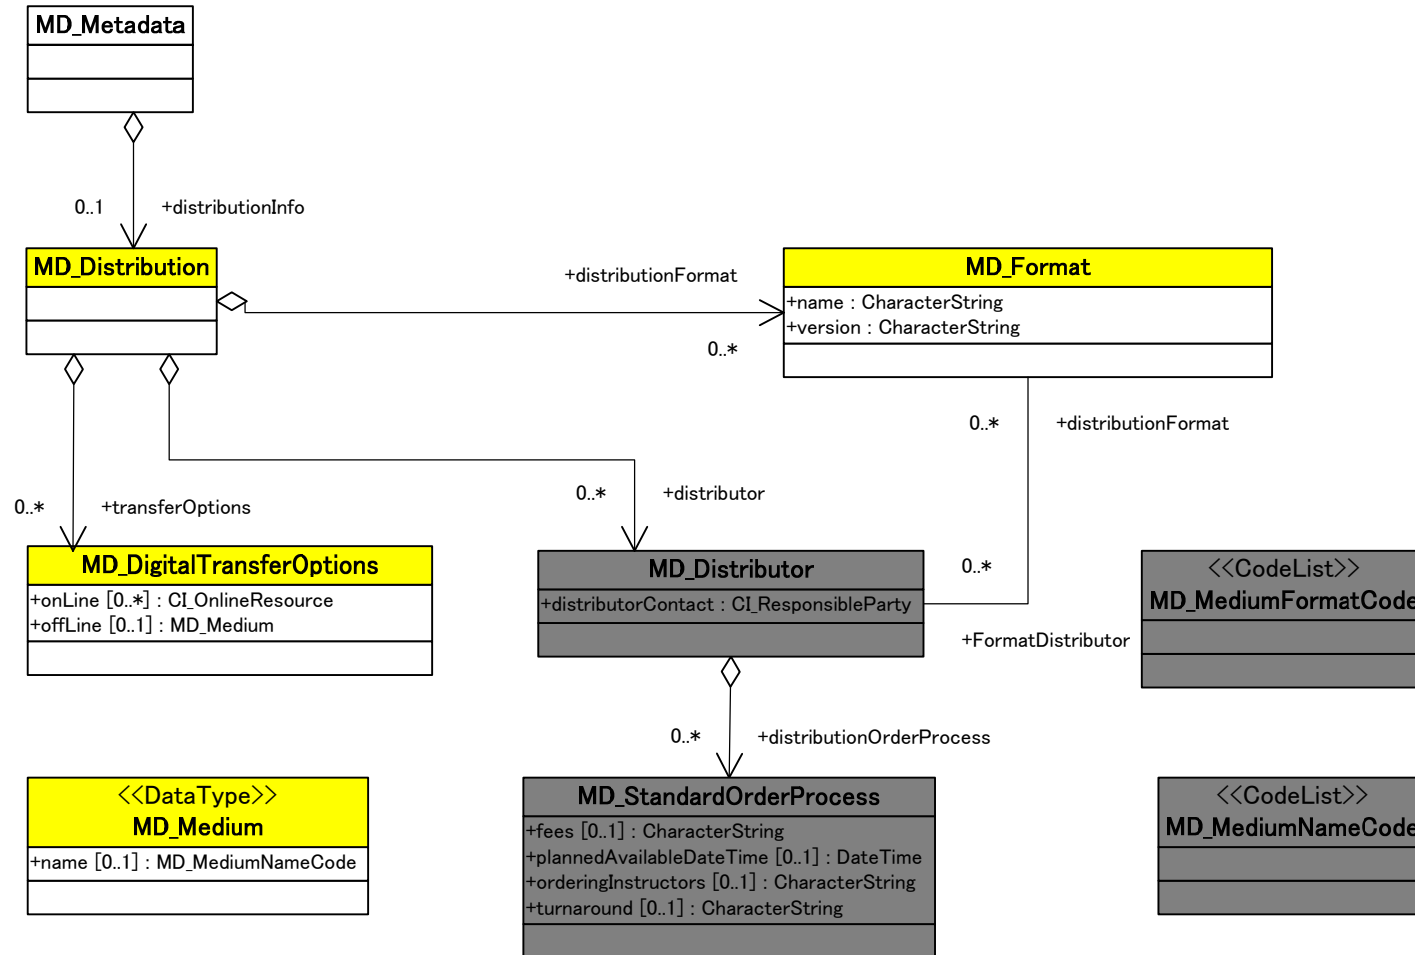

Metadata entity set information

Metadata application

Identification Information

Constraint information

Data quality information – General –

Data quality information – Data quality classes and subclasses –

Data quality information – Lineage –

Maintenance information

Spatial representation information

Reference system information

Content information

Portrayal catalogue information

Distribution information

Metadata extension information

Application schema information

Extent information

Citation and responsible party information

<<DataType>> CI_Citation
+title : CharacterString
+date [1..*] : CI_Date
+identifier [*] : MD_Identifier
+citedResponsibilityParty [0..*] : CI_ResponsibleParty