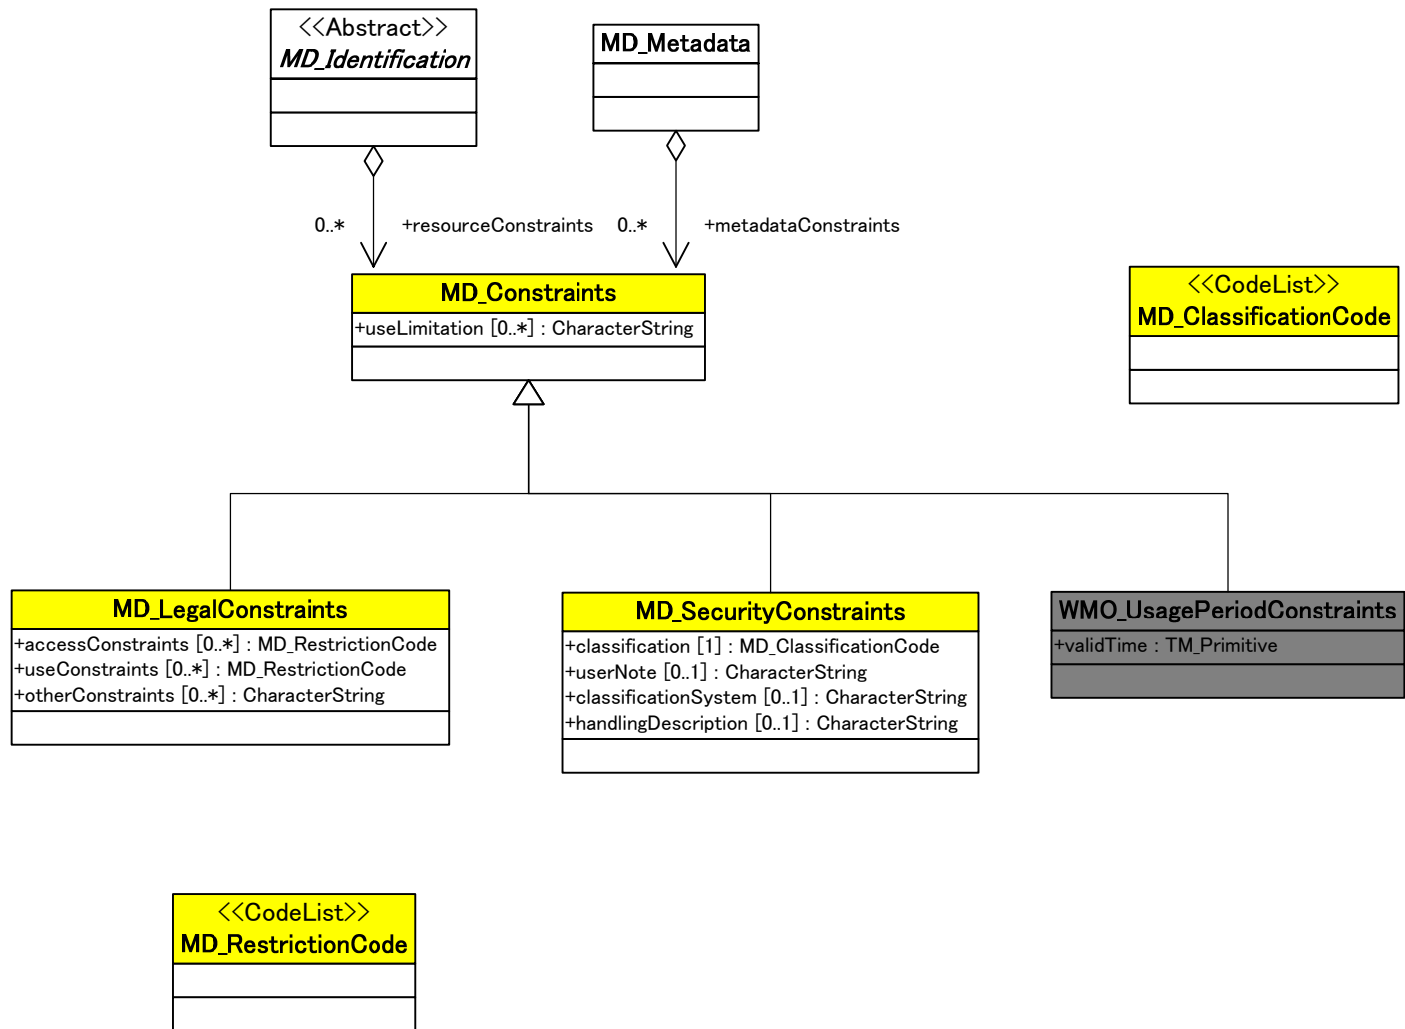

Metadata entity set information

Metadata application

Identification Information

Constraint information

Data quality information – General –

Data quality information – Data quality classes and subclasses –

Data quality information – Lineage –

Maintenance information

Spatial representation information

Reference system information

Content information

Portrayal catalogue information

Distribution information

Metadata extension information

Application schema information

Extent information

Citation and responsible party information

<<DataType>> CI_Citation
+title : CharacterString
+date [1..*] : CI_Date
+identifier [*] : MD_Identifier
+citedResponsibilityParty [0..*] : CI_ResponsibleParty