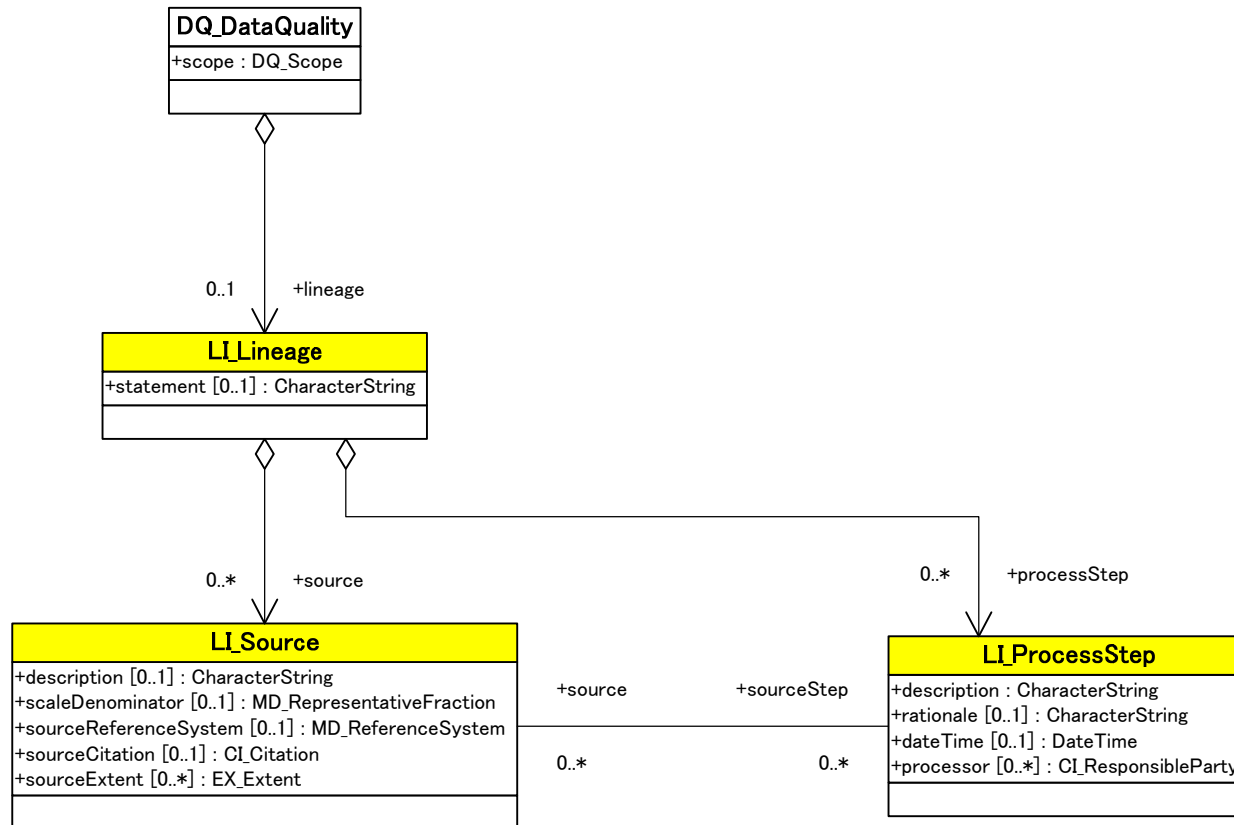

Metadata entity set information

Metadata application

Identification Information

Constraint information

Data quality information – General –

Data quality information – Data quality classes and subclasses –

Data quality information – Lineage –

Maintenance information

Spatial representation information

Reference system information

Content information

Portrayal catalogue information

Distribution information

Metadata extension information

Application schema information

Extent information

Citation and responsible party information

<<DataType>> CI_Citation
+title : CharacterString
+date [1..*] : CI_Date
+identifier [*] : MD_Identifier
+citedResponsibilityParty [0..*] : CI_ResponsibleParty