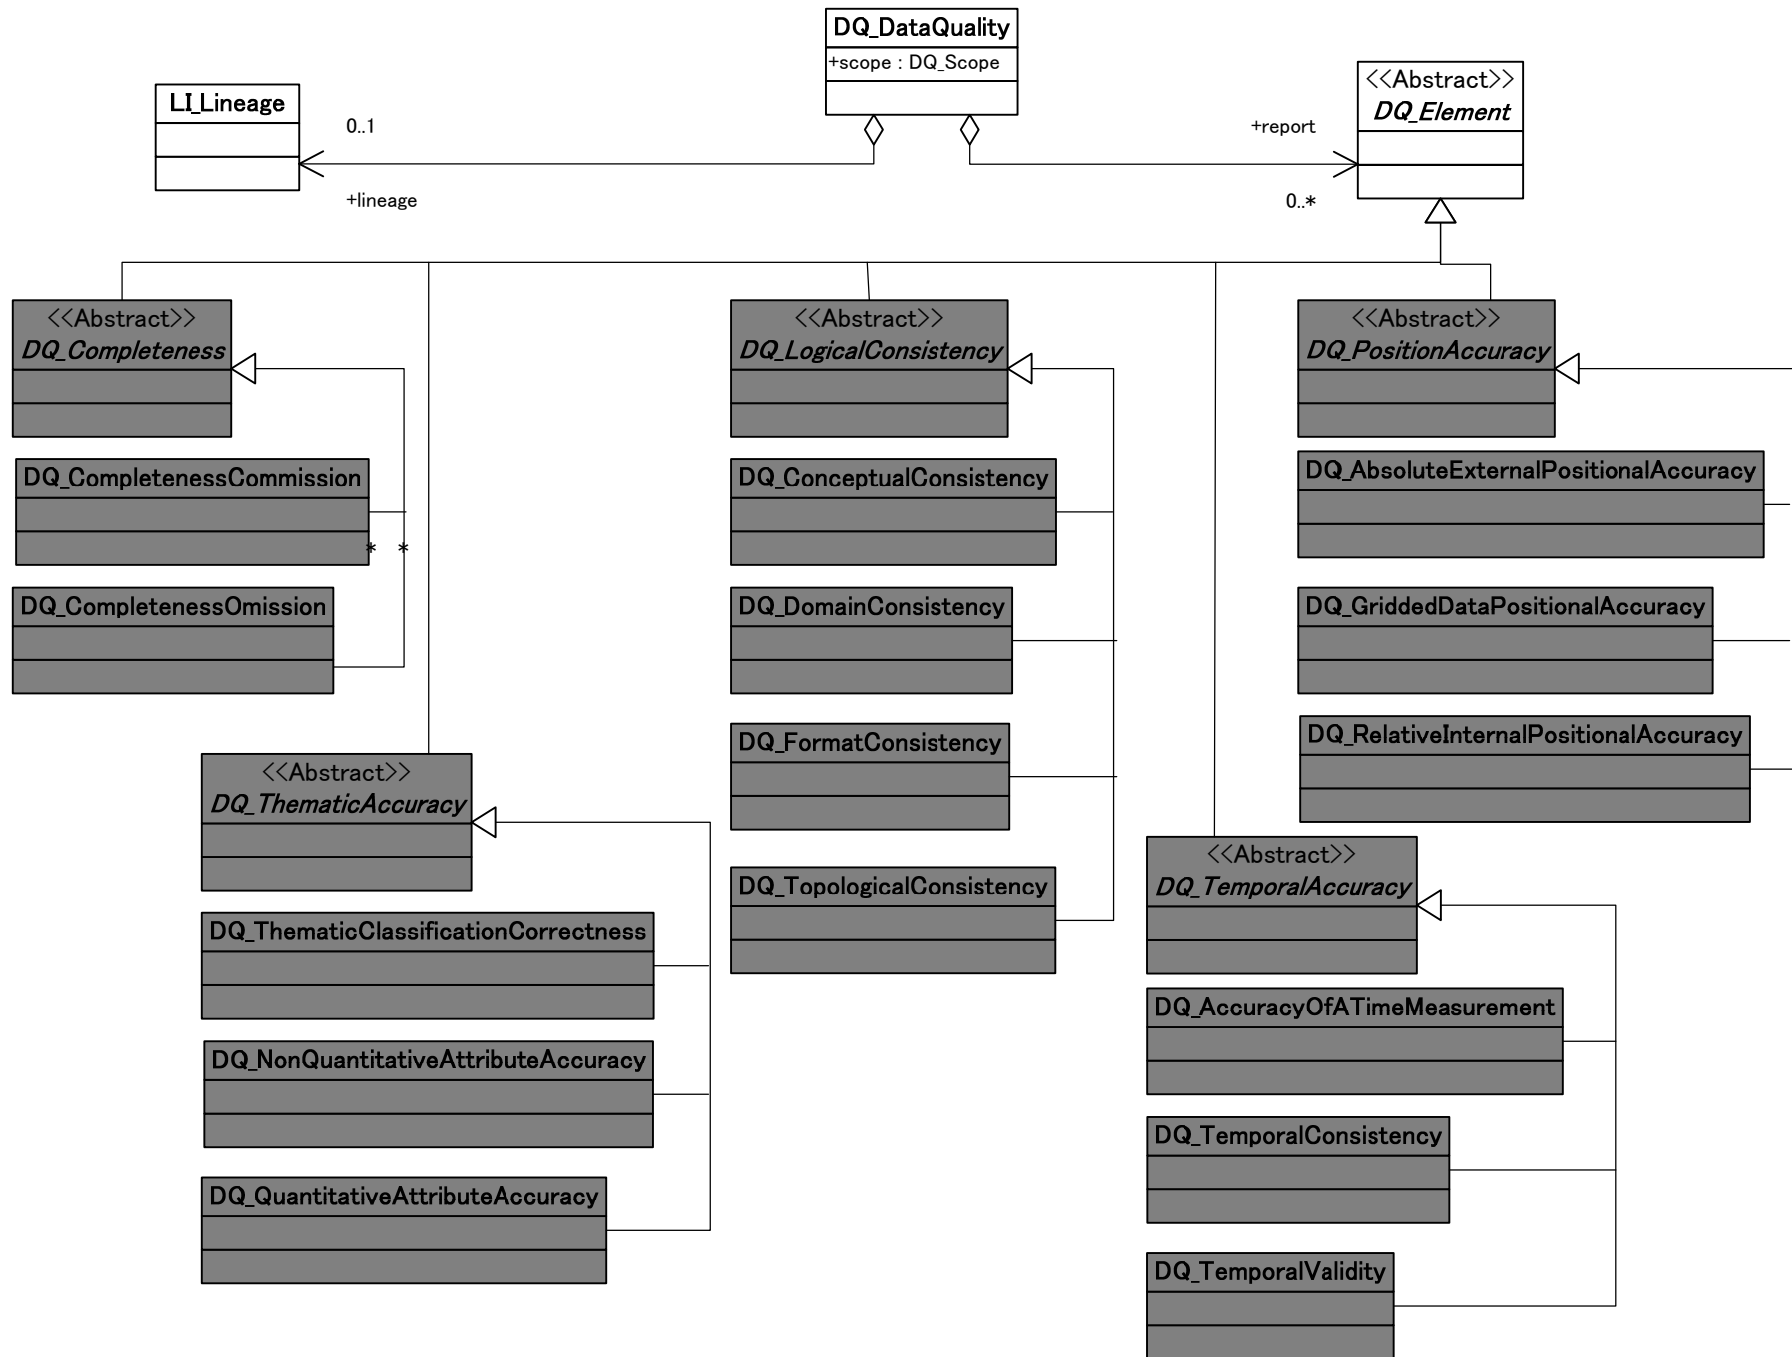

Metadata entity set information

Metadata application

Identification Information

Constraint information

Data quality information – General –

Data quality information – Data quality classes and subclasses –

Data quality information – Lineage –

Maintenance information

Spatial representation information

Reference system information

Content information

Portrayal catalogue information

Distribution information

Metadata extension information

Application schema information

Extent information

Citation and responsible party information

<<DataType>> CI_Citation
+title : CharacterString
+date [1..*] : CI_Date
+identifier [*] : MD_Identifier
+citedResponsibilityParty [0..*] : CI_ResponsibleParty

<<DataType>> CI_ResponsibleParty
+individualName [0..1] : CharacterString
+organizationName [1] : CharacterString
+positionName [0..1] : CharacterString
+contactInfo [1] : CI_Contact
+role : CI_RoleCode