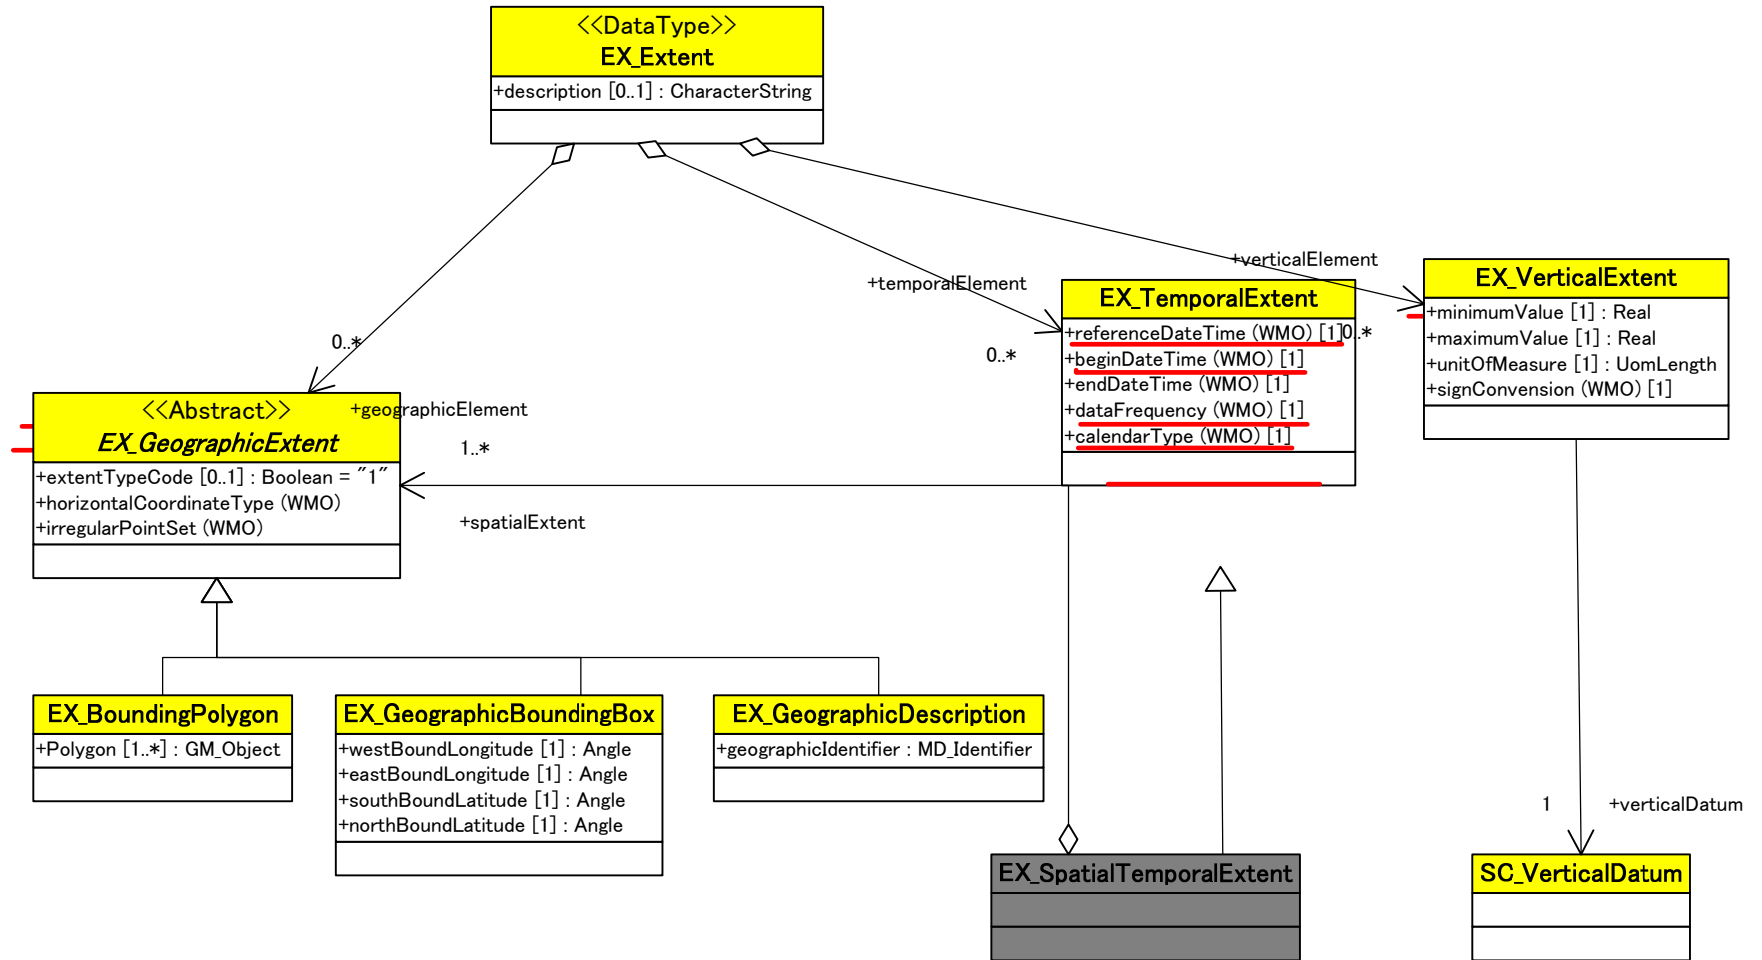

Metadata entity set information

Metadata application

Identification Information

Constraint information

Data quality information – General –

Data quality information – Data quality classes and subclasses –

Data quality information – Lineage –

Maintenance information

Spatial representation information

Reference system information

Content information

Portrayal catalogue information

Distribution information

Metadata extension information

Application schema information

Extent information

Citation and responsible party information

<<DataType>> CI_Citation
+title : CharacterString
+date [1..*] : CI_Date
+identifier [*] : MD_Identifier
+citedResponsibilityParty [0..*] : CI_ResponsibleParty