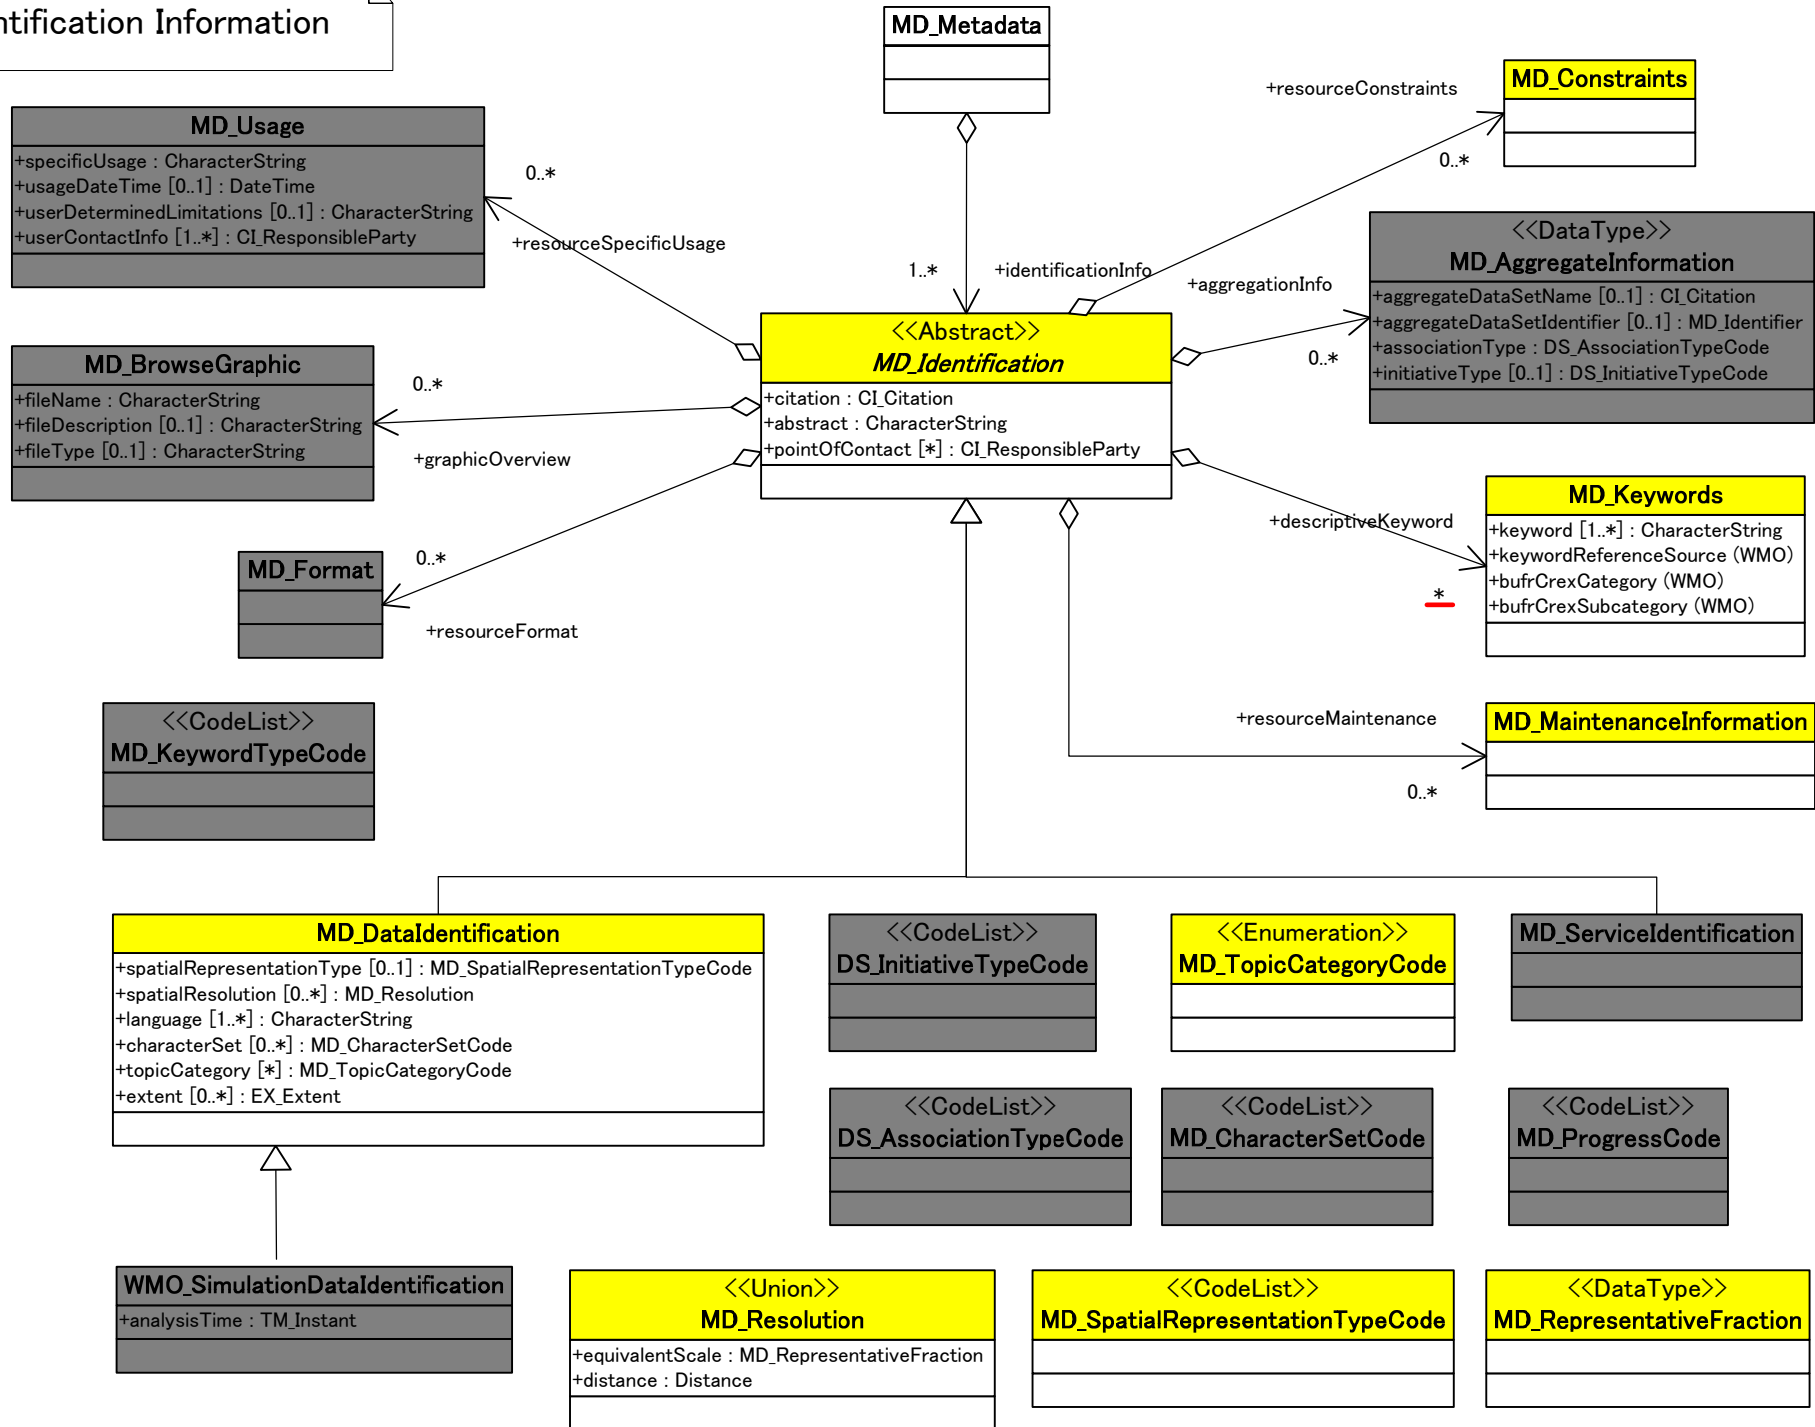

Metadata entity set information

Metadata application

Identification Information

Constraint information

Data quality information – General –

Data quality information – Data quality classes and subclasses –

Data quality information – Lineage –

Maintenance information

Spatial representation information

Reference system information

Content information

Portrayal catalogue information

Distribution information

Metadata extension information

Application schema information

Extent information

Citation and responsible party information

<<DataType>> CI_Citation
+title : CharacterString
+date [1..*] : CI_Date
+identifier [*] : MD_Identifier
+citedResponsibilityParty [0..*] : CI_ResponsibleParty

<<DataType>> CISeries
+name [0..1] : CharacterString
+issueIdentification [0..1] : CharacterString
+page [0..1] : CharacterString

<<DataType>> CI_Contact
+phone [0..1] : CI_Telephone
+address [0..1] : CI_Address
+onlineResource [0..1] : CI_OnlineResource
+hoursOfService [0..1] : CharacterString
+contactInstruction [0..1] : CharacterString