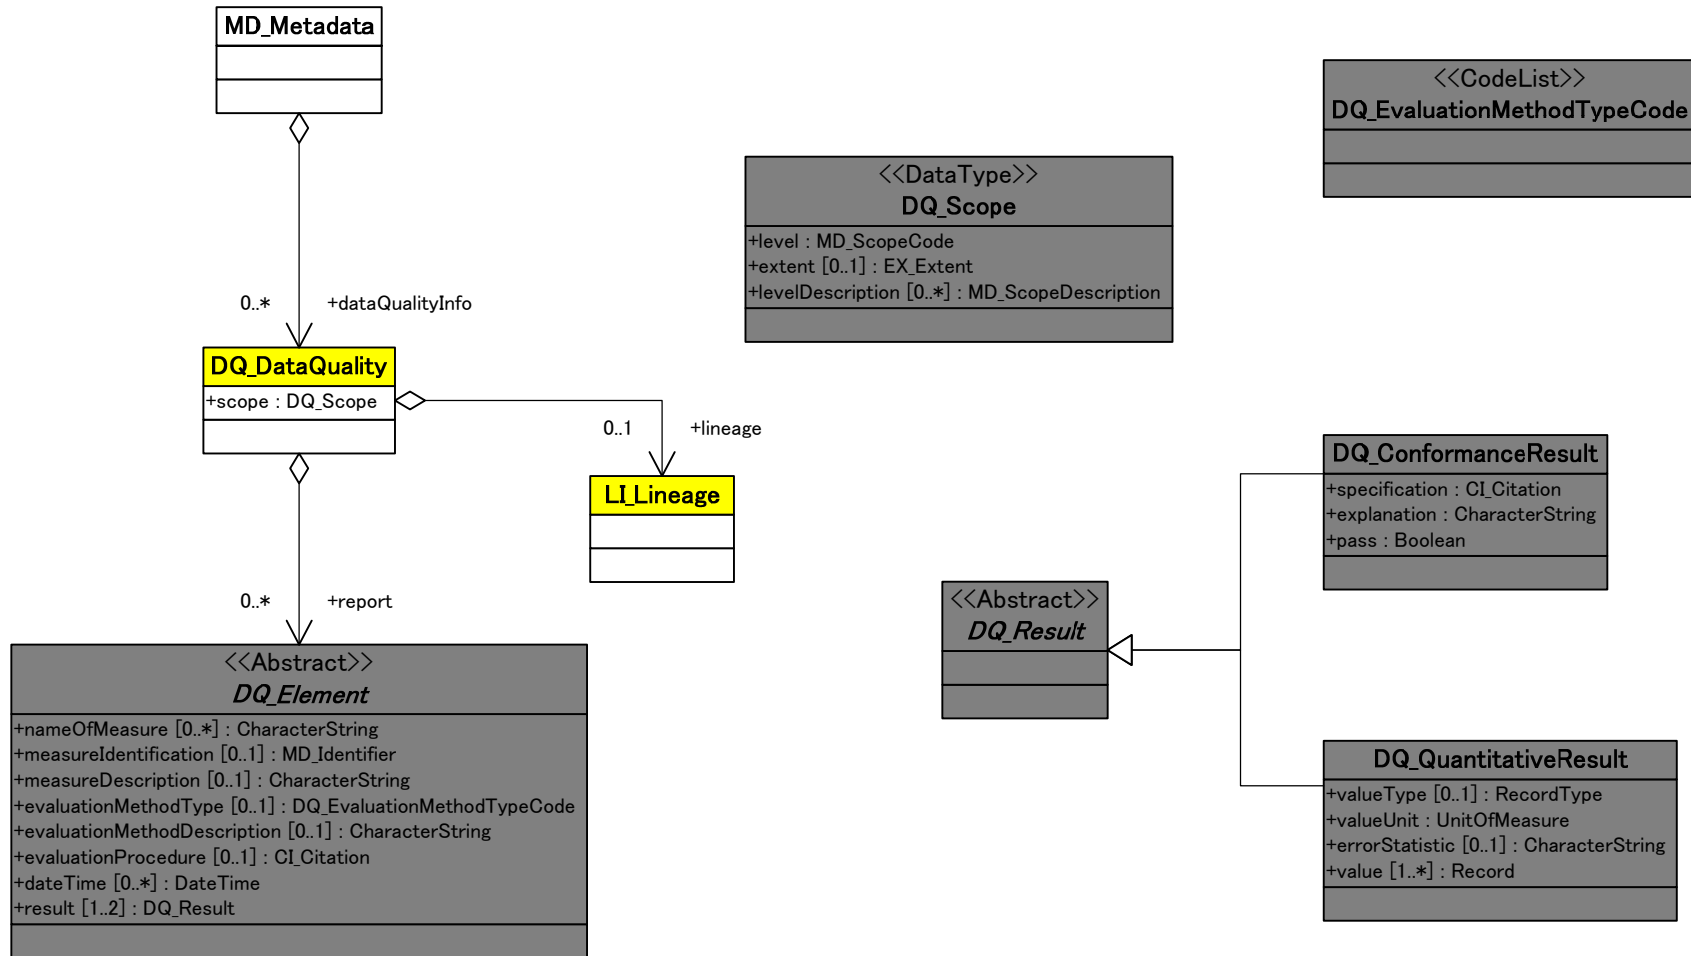

Metadata entity set information

Metadata application

Identification Information

Constraint information

Data quality information – General –

Data quality information – Data quality classes and subclasses –

Data quality information – Lineage –

Maintenance information

Spatial representation information

Reference system information

Content information

Portrayal catalogue information

Distribution information

Metadata extension information

Application schema information

Extent information

Citation and responsible party information

<<DataType>> CI_Citation
+title : CharacterString
+date [1..*] : CI_Date
+identifier [*] : MD_Identifier
+citedResponsibilityParty [0..*] : CI_ResponsibleParty