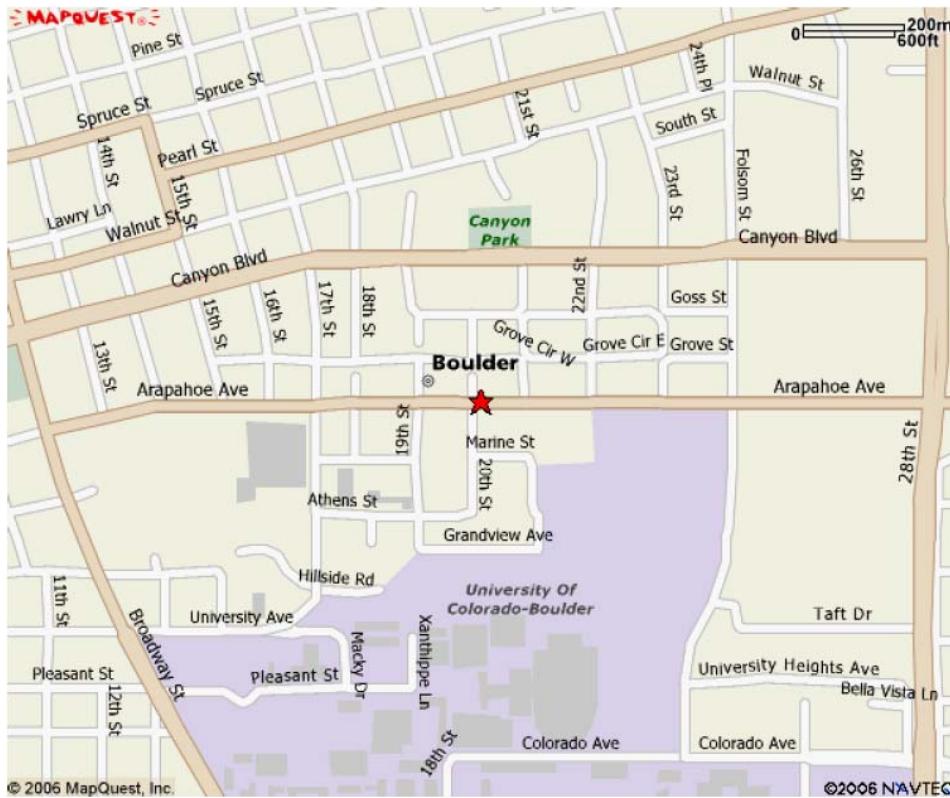

**Hotels in the Boulder Area for
WMO SG-RFC Meeting
Meeting Dates: January 16-18**

★ **325 Broadway St**
Boulder, CO 80305-3337, US

Hotel Locations

- 1) Homewood Suites by Hilton
 4950 Baseline Road
 Boulder, Colorado 80303
 Phone: +1-303-499-9922
 Room Rate: 129 to 169 USD (room includes kitchen)

Note: The NOAA facility may be reached by bus route 203 or 225. Board near the hotel (see page 12) and disembark near intersection of Baseline Road and Broadway Street (see Page 13). The security office to the NOAA facility is located approximately 250 meters south of the intersection on Broadway Street.

Bus 203/225 route map (shown in very light pink):

- 2) Quality Inn & Suites
2020 Arapahoe Avenue
Boulder, Colorado 80302
Phone: +1-303-449-7550
Fax: +1-303-449-1082
Room Rate: 99 to 159 USD

Note: The NOAA facility may be reached by walking to Broadway Street and boarding the SKIP bus route (see page 10). Disembark the bus near the NOAA facility at 325 Broadway Street (see page 9).