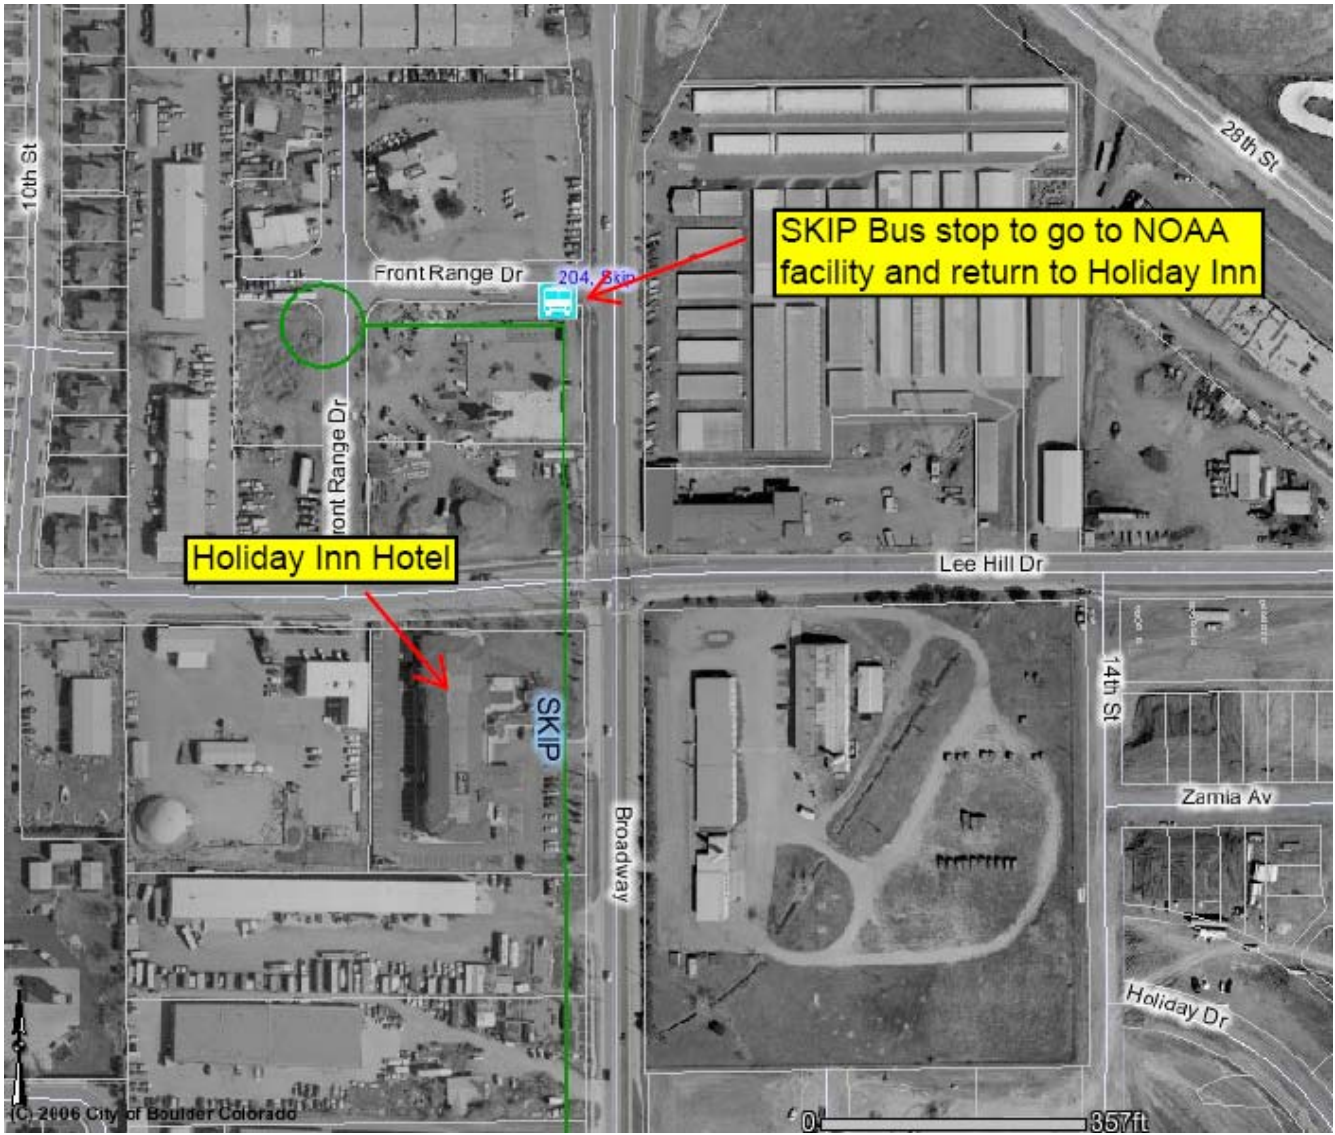

Note: The NOAA facility may be reached by bus route 203 or 225. Board near the hotel (see page 12) and disembark near intersection of Baseline Road and Broadway Street (see Page 13). The security office to the NOAA facility is located approximately 250 meters south of the intersection on Broadway Street.

Note: This hotel is approximately 7 miles (11.3 km) south of the NOAA facility, but has easy access to NOAA by rental car or taxi.

Driving directions for Hampton Inn (912 West Dillon Road):

Directions	Distance
Total Est. Time: 10 minutes Total Est. Distance: 6.82 miles	
 1: Start out going NORTHWEST on W DILLON RD.	0.1 miles
 2: Turn RIGHT to stay on W DILLON RD.	0.1 miles
 3: Turn LEFT onto S MCCASLIN BLVD.	0.1 miles
 4: Merge onto US-36 W toward BOULDER.	5.4 miles
 5: Take the BASELINE RD exit toward CO-93.	0.2 miles
 6: Turn LEFT onto BASELINE RD.	0.3 miles
 7: Turn LEFT onto BROADWAY ST / CO-93 S.	0.2 miles
 8: End at 325 Broadway St Boulder, CO 80305-3337, US	
Total Est. Time: 10 minutes Total Est. Distance: 6.82 miles	

Start:
 912 W Dillon Rd
 Louisville, CO 80027-9448, US

End:
 325 Broadway St
 Boulder, CO 80305-3337, US

SKIP Bus route stops near NOAA facility.

SKIP Bus stops near Quality Inn and Suites Hotel

SKIP Bus stop near Holiday Inn Express Hotel

203/225 Bus stops near Homewood Suites Hotel

203/225 Bus stops near NOAA Facility