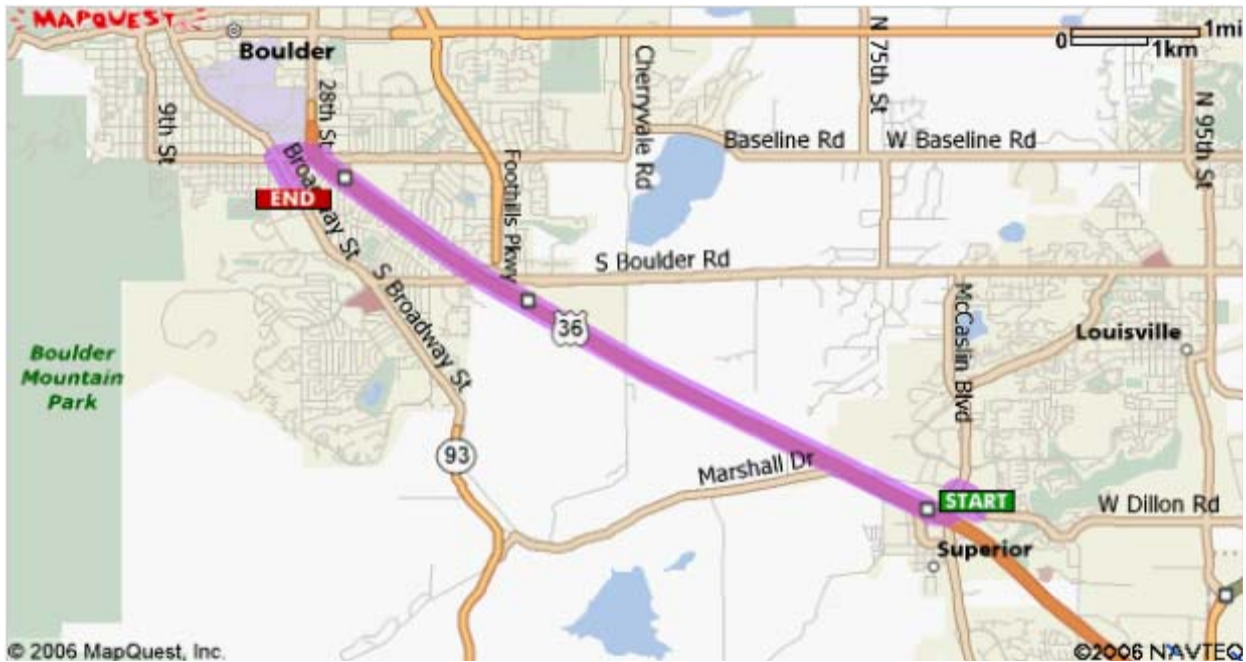

Note: The NOAA facility may be reached by bus route 203 or 225. Board near the hotel (see page 12) and disembark near intersection of Baseline Road and Broadway Street (see Page 13). The security office to the NOAA facility is located approximately 250 meters south of the intersection on Broadway Street.

- 5) Courtyard by Marriott
4710 Pearl East Circle
Boulder, CO 80301
Phone: +1-303-440-4700
Room Rate: 149 USD

Note: The NOAA facility can be reached by rental car or taxi.

- 6) Hampton Inn Boulder/Louisville
 912 West Dillon Road
 Louisville, Colorado 80027
 Phone: +1-303-666-7700
 Room Rate: 109 to 129 USD (continental breakfast included)

Note: This hotel is approximately 7 miles (11.3 km) south of the NOAA facility, but has easy access to NOAA by rental car or taxi.

Driving directions for Hampton Inn (912 West Dillon Road):

Directions	Distance
Total Est. Time: 10 minutes Total Est. Distance: 6.82 miles	
 1: Start out going NORTHWEST on W DILLON RD.	0.1 miles
 2: Turn RIGHT to stay on W DILLON RD.	0.1 miles
 3: Turn LEFT onto S MCCASLIN BLVD.	0.1 miles
 4: Merge onto US-36 W toward BOULDER.	5.4 miles
 5: Take the BASELINE RD exit toward CO-93.	0.2 miles
 6: Turn LEFT onto BASELINE RD.	0.3 miles
 7: Turn LEFT onto BROADWAY ST / CO-93 S.	0.2 miles
 8: End at 325 Broadway St Boulder, CO 80305-3337, US	
Total Est. Time: 10 minutes Total Est. Distance: 6.82 miles	

Start:
 912 W Dillon Rd
 Louisville, CO 80027-9448, US

End:
 325 Broadway St
 Boulder, CO 80305-3337, US

SKIP Bus route stops near NOAA facility.

SKIP Bus stops near Quality Inn and Suites Hotel

SKIP Bus stop near Holiday Inn Express Hotel