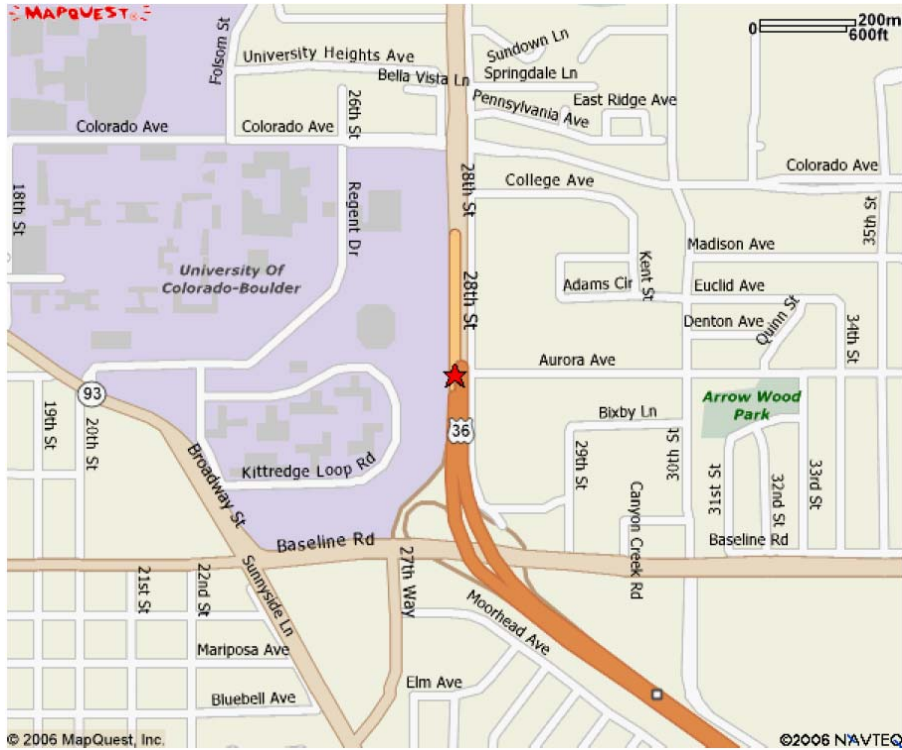

Note: The NOAA facility may be reached by bus route 203 or 225. Board near the hotel (see page 12) and disembark near intersection of Baseline Road and Broadway Street (see Page 13). The security office to the NOAA facility is located approximately 250 meters south of the intersection on Broadway Street.

Bus 203/225 route map (shown in very light pink):

- 2) Quality Inn & Suites
2020 Arapahoe Avenue
Boulder, Colorado 80302
Phone: +1-303-449-7550
Fax: +1-303-449-1082
Room Rate: 99 to 159 USD

Note: The NOAA facility may be reached by walking to Broadway Street and boarding the SKIP bus route (see page 10). Disembark the bus near the NOAA facility at 325 Broadway Street (see page 9).

- 3) Holiday Inn Express
 4777 North Broadway
 Boulder, Colorado 80304
 Phone: +1-303-442-6600
 Room Rate: 89 to 139 USD

Note: The NOAA facility may be reached by boarding the SKIP bus route (see page 11). Disembark the bus near the NOAA facility at 325 Broadway Street (see page 9).

Bus SKIP Route Map (shown in green):

- 4) Best Western
770 28th Street
Boulder, CO 80303
Phone: +1-303-449-3800
Room Rate: 69 to 75 USD

Note: The NOAA facility may be reached by ½ kilometer walk, rental car or taxi.