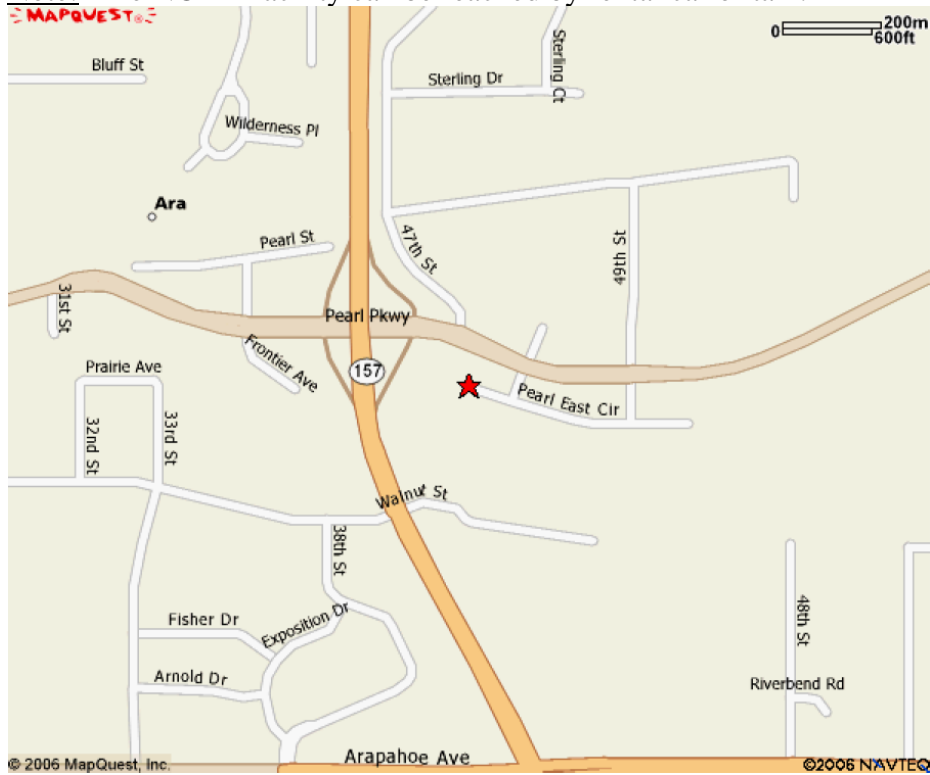

Note: The NOAA facility may be reached by bus route 203 or 225. Board near the hotel (see page 12) and disembark near intersection of Baseline Road and Broadway Street (see Page 13). The security office to the NOAA facility is located approximately 250 meters south of the intersection on Broadway Street.

Bus 203/225 route map (shown in very light pink):

- 2) Quality Inn & Suites
2020 Arapahoe Avenue
Boulder, Colorado 80302
Phone: +1-303-449-7550
Fax: +1-303-449-1082
Room Rate: 99 to 159 USD

Note: The NOAA facility may be reached by walking to Broadway Street and boarding the SKIP bus route (see page 10). Disembark the bus near the NOAA facility at 325 Broadway Street (see page 9).

Bus SKIP Route Map (shown in green):

- 4) Best Western
770 28th Street
Boulder, CO 80303
Phone: +1-303-449-3800
Room Rate: 69 to 75 USD

Note: The NOAA facility may be reached by ½ kilometer walk, rental car or taxi.

- 5) Courtyard by Marriott
4710 Pearl East Circle
Boulder, CO 80301
Phone: +1-303-440-4700
Room Rate: 149 USD

Note: The NOAA facility can be reached by rental car or taxi.

- 6) Hampton Inn Boulder/Louisville
 912 West Dillon Road
 Louisville, Colorado 80027
 Phone: +1-303-666-7700
 Room Rate: 109 to 129 USD (continental breakfast included)