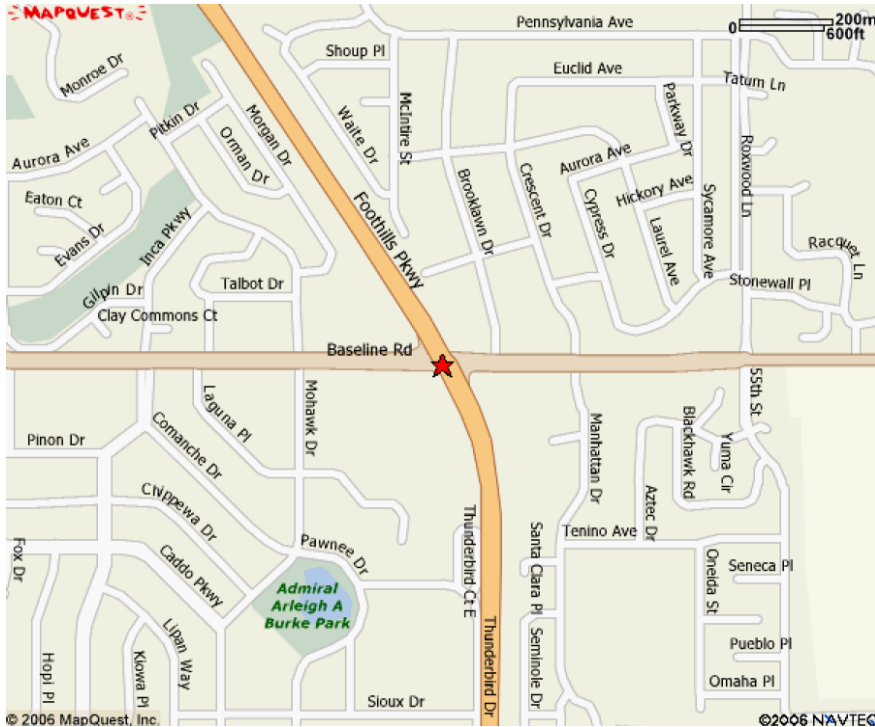

**Hotels in the Boulder Area for
WMO SG-RFC Meeting
Meeting Dates: January 16-18**

★ **325 Broadway St**
Boulder, CO 80305-3337, US

Hotel Locations

- 1) Homewood Suites by Hilton
 4950 Baseline Road
 Boulder, Colorado 80303
 Phone: +1-303-499-9922
 Room Rate: 129 to 169 USD (room includes kitchen)

Note: The NOAA facility may be reached by bus route 203 or 225. Board near the hotel (see page 12) and disembark near intersection of Baseline Road and Broadway Street (see Page 13). The security office to the NOAA facility is located approximately 250 meters south of the intersection on Broadway Street.

Bus 203/225 route map (shown in very light pink):

- 2) Quality Inn & Suites
2020 Arapahoe Avenue
Boulder, Colorado 80302
Phone: +1-303-449-7550
Fax: +1-303-449-1082
Room Rate: 99 to 159 USD

Note: The NOAA facility may be reached by walking to Broadway Street and boarding the SKIP bus route (see page 10). Disembark the bus near the NOAA facility at 325 Broadway Street (see page 9).

Bus SKIP Route Map (shown in green):

- 4) Best Western
770 28th Street
Boulder, CO 80303
Phone: +1-303-449-3800
Room Rate: 69 to 75 USD

Note: The NOAA facility may be reached by ½ kilometer walk, rental car or taxi.