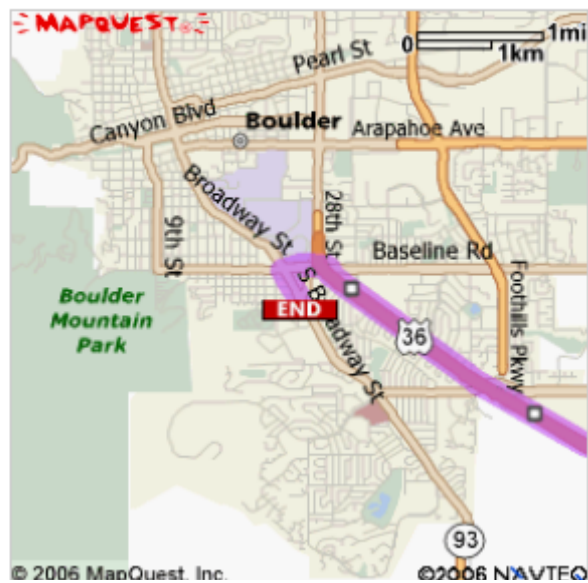

Note: The NOAA facility may be reached by bus route 203 or 225. Board near the hotel (see page 12) and disembark near intersection of Baseline Road and Broadway Street (see Page 13). The security office to the NOAA facility is located approximately 250 meters south of the intersection on Broadway Street.

Note: This hotel is approximately 7 miles (11.3 km) south of the NOAA facility, but has easy access to NOAA by rental car or taxi.

Driving directions for Hampton Inn (912 West Dillon Road):

Directions	Distance
Total Est. Time: 10 minutes Total Est. Distance: 6.82 miles	
 1: Start out going NORTHWEST on W DILLON RD.	0.1 miles
 2: Turn RIGHT to stay on W DILLON RD.	0.1 miles
 3: Turn LEFT onto S MCCASLIN BLVD.	0.1 miles
 4: Merge onto US-36 W toward BOULDER.	5.4 miles
 5: Take the BASELINE RD exit toward CO-93.	0.2 miles
 6: Turn LEFT onto BASELINE RD.	0.3 miles
 7: Turn LEFT onto BROADWAY ST / CO-93 S.	0.2 miles
 8: End at 325 Broadway St Boulder, CO 80305-3337, US	
Total Est. Time: 10 minutes Total Est. Distance: 6.82 miles	

Start:
 912 W Dillon Rd
 Louisville, CO 80027-9448, US

End:
 325 Broadway St
 Boulder, CO 80305-3337, US

SKIP Bus route stops near NOAA facility.

SKIP Bus stops near Quality Inn and Suites Hotel

SKIP Bus stop near Holiday Inn Express Hotel

203/225 Bus stops near Homewood Suites Hotel

203/225 Bus stops near NOAA Facility