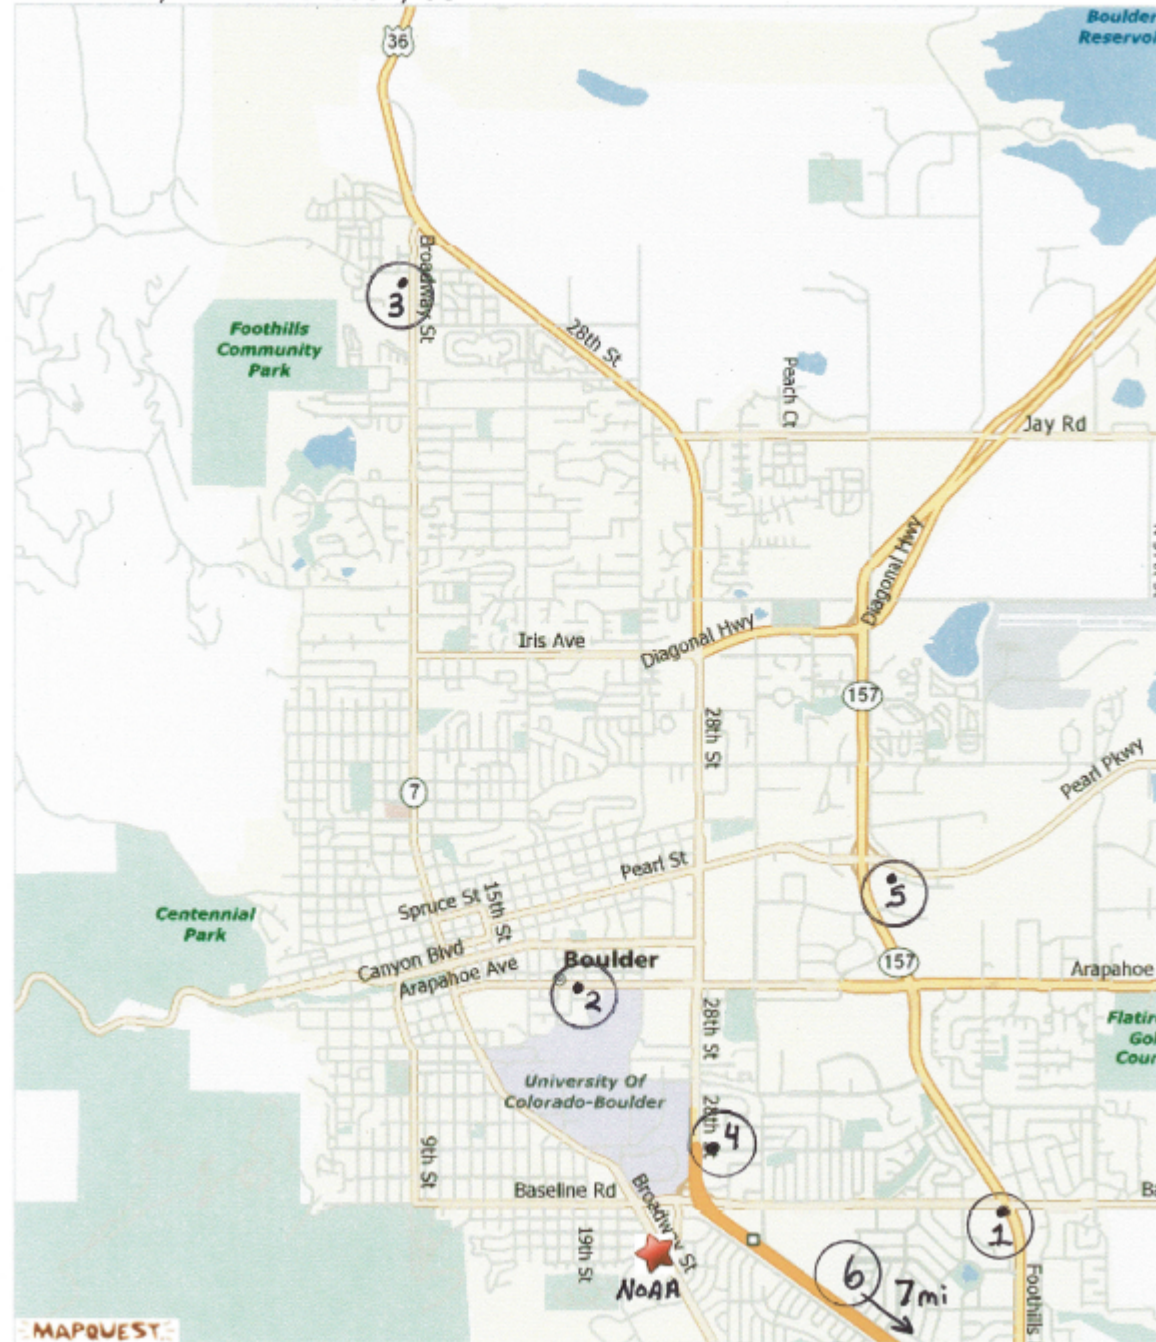

**Hotels in the Boulder Area for
WMO SG-RFC Meeting
Meeting Dates: January 16-18**

★ **325 Broadway St**
Boulder, CO 80305-3337, US

Hotel Locations

- 1) Homewood Suites by Hilton
 4950 Baseline Road
 Boulder, Colorado 80303
 Phone: +1-303-499-9922
 Room Rate: 129 to 169 USD (room includes kitchen)

Note: The NOAA facility may be reached by bus route 203 or 225. Board near the hotel (see page 12) and disembark near intersection of Baseline Road and Broadway Street (see Page 13). The security office to the NOAA facility is located approximately 250 meters south of the intersection on Broadway Street.

Bus 203/225 route map (shown in very light pink):

- 2) Quality Inn & Suites
2020 Arapahoe Avenue
Boulder, Colorado 80302
Phone: +1-303-449-7550
Fax: +1-303-449-1082
Room Rate: 99 to 159 USD

Note: The NOAA facility may be reached by walking to Broadway Street and boarding the SKIP bus route (see page 10). Disembark the bus near the NOAA facility at 325 Broadway Street (see page 9).

Start:
 912 W Dillon Rd
 Louisville, CO 80027-9448, US

End:
 325 Broadway St
 Boulder, CO 80305-3337, US

SKIP Bus route stops near NOAA facility.

SKIP Bus stops near Quality Inn and Suites Hotel

SKIP Bus stop near Holiday Inn Express Hotel