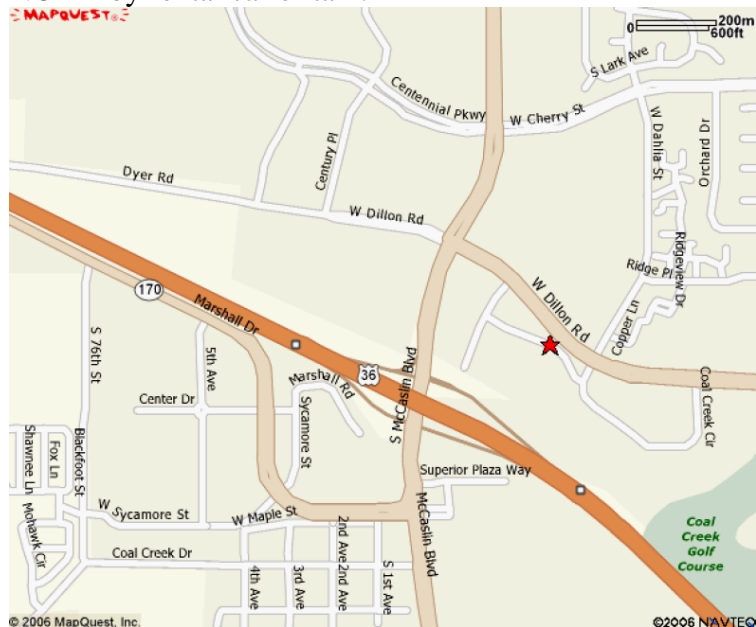

6) Hampton Inn Boulder/Louisville
  912 West Dillon Road
  Louisville, Colorado 80027
  Phone: +1-303-666-7700
  Room Rate: 109 to 129 USD (continental breakfast included)

Note: This hotel is approximately 7 miles (11.3 km) south of the NOAA facility, but has easy access to NOAA by rental car or taxi.

Driving directions for Hampton Inn (912 West Dillon Road):

Directions	Distance
Total Est. Time: 10 minutes Total Est. Distance: 6.82 miles	
1:Start out going NORTHWEST on W DILLON RD.	0.1 miles
2:Turn RIGHT to stay on W DILLON RD.	0.1 miles
3:Turn LEFT onto S MCCASLIN BLVD.	0.1 miles
4:Merge onto US-36 W toward BOULDER.	5.4 miles
5:Take the BASELINE RD exit toward CO-93.	0.2 miles
6:Turn LEFT onto BASELINE RD.	0.3 miles
7:Turn LEFT onto BROADWAY ST / CO-93 S.	0.2 miles
8:End at 325 Broadway St Boulder, CO 80305-3337, US	
Total Est. Time: 10 minutes Total Est. Distance: 6.82 miles