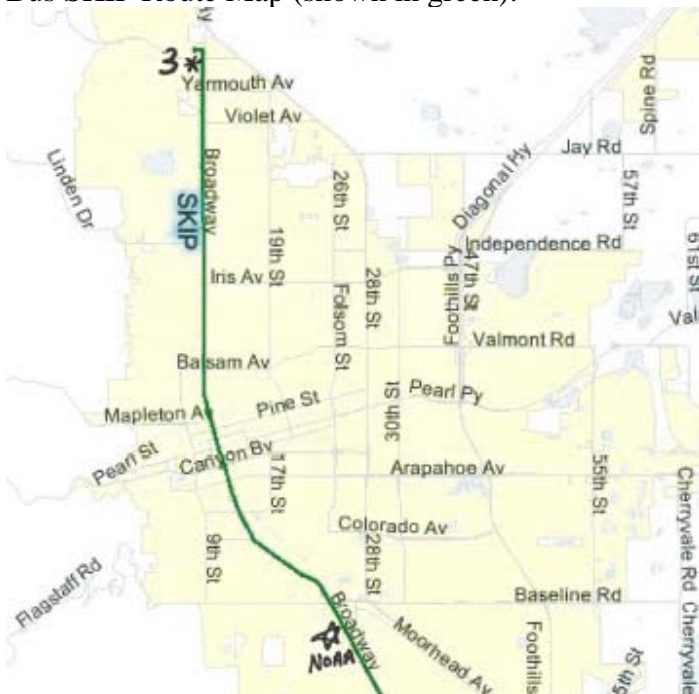

Note: The NOAA facility may be reached by bus route 203 or 225. Board near the hotel (see page 12) and disembark near intersection of Baseline Road and Broadway Street (see Page 13). The security office to the NOAA facility is located approximately 250 meters south of the intersection on Broadway Street.

Bus 203/225 route map (shown in very light pink):

- 2) Quality Inn & Suites
2020 Arapahoe Avenue
Boulder, Colorado 80302
Phone: +1-303-449-7550
Fax: +1-303-449-1082
Room Rate: 99 to 159 USD

Note: The NOAA facility may be reached by walking to Broadway Street and boarding the SKIP bus route (see page 10). Disembark the bus near the NOAA facility at 325 Broadway Street (see page 9).

- 3) Holiday Inn Express
 4777 North Broadway
 Boulder, Colorado 80304
 Phone: +1-303-442-6600
 Room Rate: 89 to 139 USD

Note: The NOAA facility may be reached by boarding the SKIP bus route (see page 11). Disembark the bus near the NOAA facility at 325 Broadway Street (see page 9).

Bus SKIP Route Map (shown in green):

- 4) Best Western
770 28th Street
Boulder, CO 80303
Phone: +1-303-449-3800
Room Rate: 69 to 75 USD

Note: The NOAA facility may be reached by ½ kilometer walk, rental car or taxi.