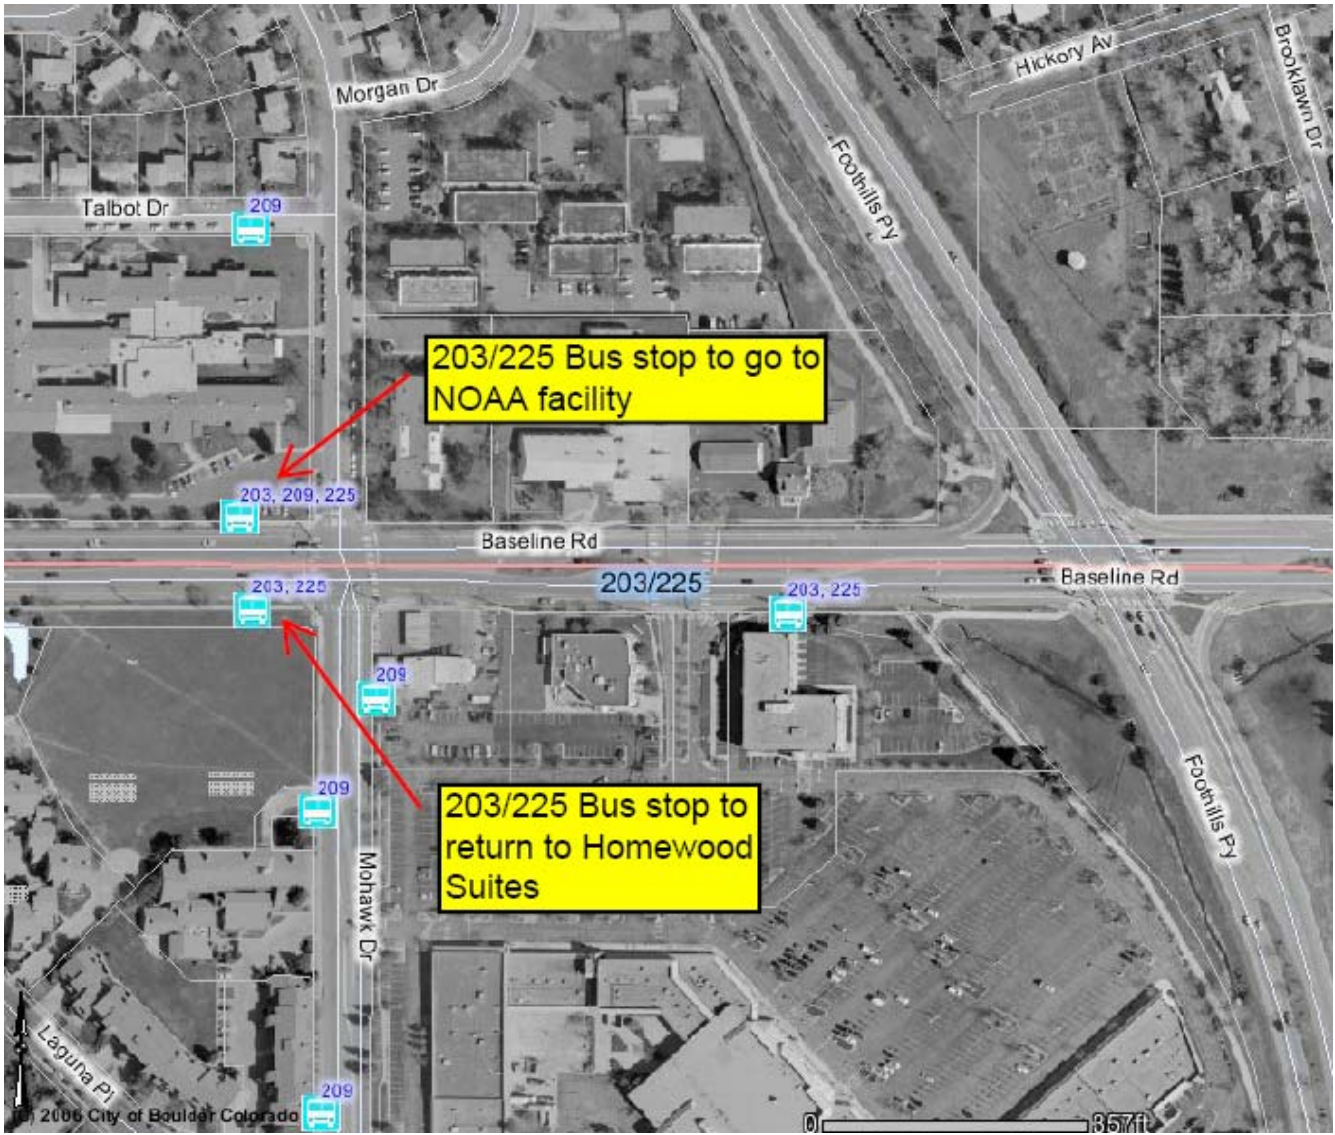

Note: The NOAA facility may be reached by bus route 203 or 225. Board near the hotel (see page 12) and disembark near intersection of Baseline Road and Broadway Street (see Page 13). The security office to the NOAA facility is located approximately 250 meters south of the intersection on Broadway Street.

Note: This hotel is approximately 7 miles (11.3 km) south of the NOAA facility, but has easy access to NOAA by rental car or taxi.

Driving directions for Hampton Inn (912 West Dillon Road):

Directions	Distance
Total Est. Time: 10 minutes Total Est. Distance: 6.82 miles	
 1: Start out going NORTHWEST on W DILLON RD.	0.1 miles
 2: Turn RIGHT to stay on W DILLON RD.	0.1 miles
 3: Turn LEFT onto S MCCASLIN BLVD.	0.1 miles
 4: Merge onto US-36 W toward BOULDER.	5.4 miles
 5: Take the BASELINE RD exit toward CO-93.	0.2 miles
 6: Turn LEFT onto BASELINE RD.	0.3 miles
 7: Turn LEFT onto BROADWAY ST / CO-93 S.	0.2 miles
 8: End at 325 Broadway St Boulder, CO 80305-3337, US	
Total Est. Time: 10 minutes Total Est. Distance: 6.82 miles	

Start:
 912 W Dillon Rd
 Louisville, CO 80027-9448, US

End:
 325 Broadway St
 Boulder, CO 80305-3337, US

SKIP Bus route stops near NOAA facility.

SKIP Bus stops near Quality Inn and Suites Hotel

SKIP Bus stop near Holiday Inn Express Hotel

203/225 Bus stops near Homewood Suites Hotel

203/225 Bus stops near NOAA Facility