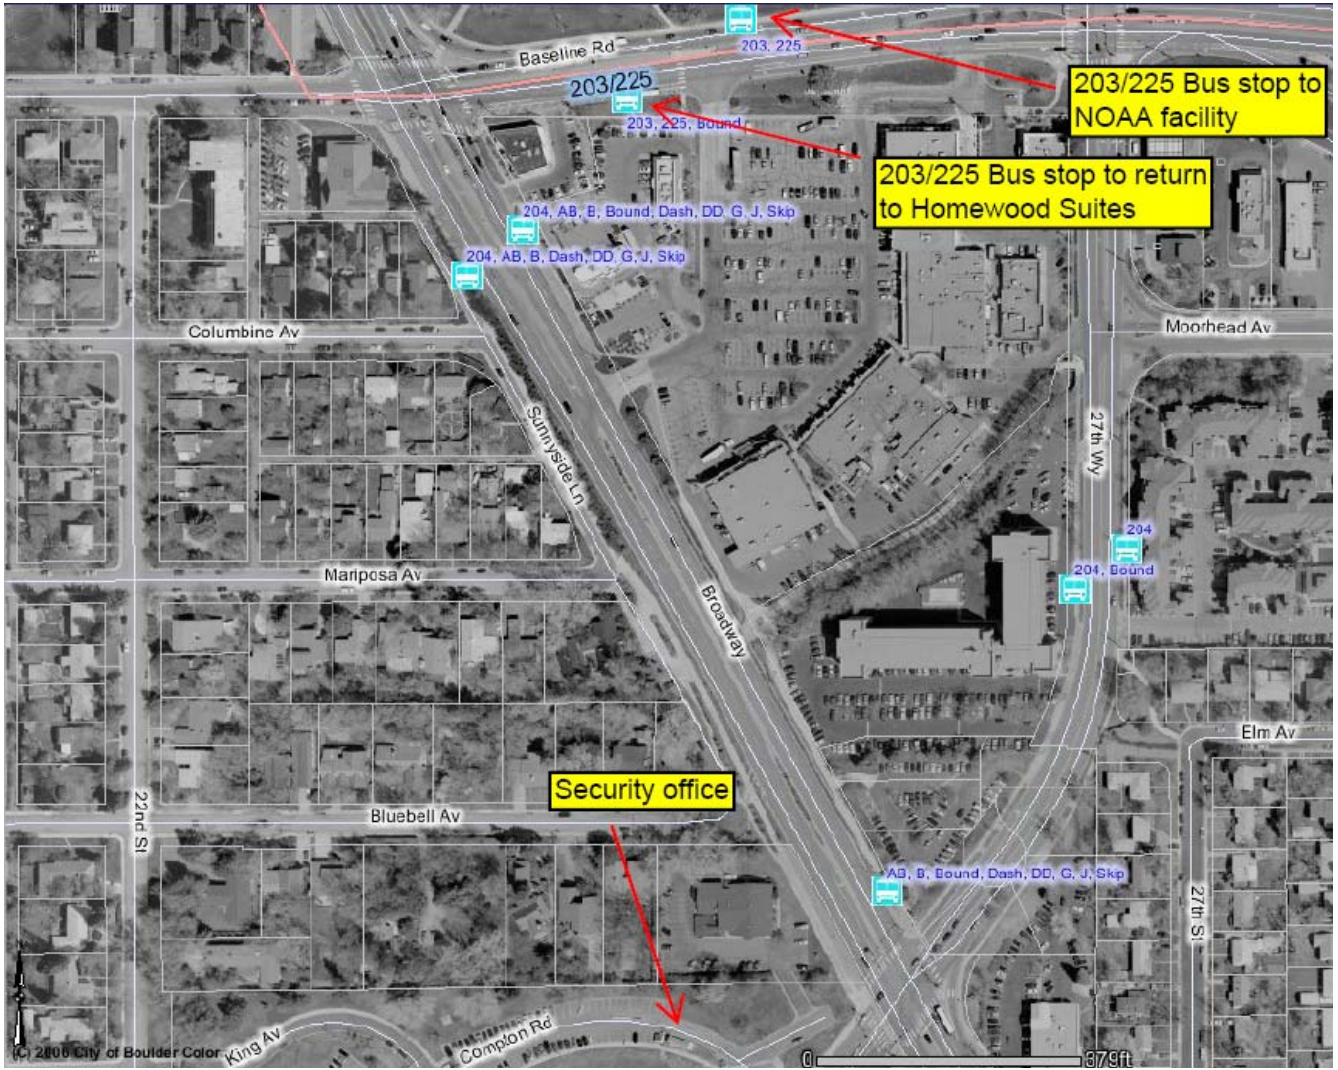

Note: The NOAA facility may be reached by bus route 203 or 225. Board near the hotel (see page 12) and disembark near intersection of Baseline Road and Broadway Street (see Page 13). The security office to the NOAA facility is located approximately 250 meters south of the intersection on Broadway Street.

Note: This hotel is approximately 7 miles (11.3 km) south of the NOAA facility, but has easy access to NOAA by rental car or taxi.

Driving directions for Hampton Inn (912 West Dillon Road):

Directions	Distance
Total Est. Time: 10 minutes Total Est. Distance: 6.82 miles	
 1: Start out going NORTHWEST on W DILLON RD.	0.1 miles
 2: Turn RIGHT to stay on W DILLON RD.	0.1 miles
 3: Turn LEFT onto S MCCASLIN BLVD.	0.1 miles
 4: Merge onto US-36 W toward BOULDER.	5.4 miles
 5: Take the BASELINE RD exit toward CO-93.	0.2 miles
 6: Turn LEFT onto BASELINE RD.	0.3 miles
 7: Turn LEFT onto BROADWAY ST / CO-93 S.	0.2 miles
 8: End at 325 Broadway St Boulder, CO 80305-3337, US	
Total Est. Time: 10 minutes Total Est. Distance: 6.82 miles	

Start:
 912 W Dillon Rd
 Louisville, CO 80027-9448, US

End:
 325 Broadway St
 Boulder, CO 80305-3337, US

SKIP Bus route stops near NOAA facility.

SKIP Bus stops near Quality Inn and Suites Hotel

SKIP Bus stop near Holiday Inn Express Hotel

203/225 Bus stops near Homewood Suites Hotel

203/225 Bus stops near NOAA Facility