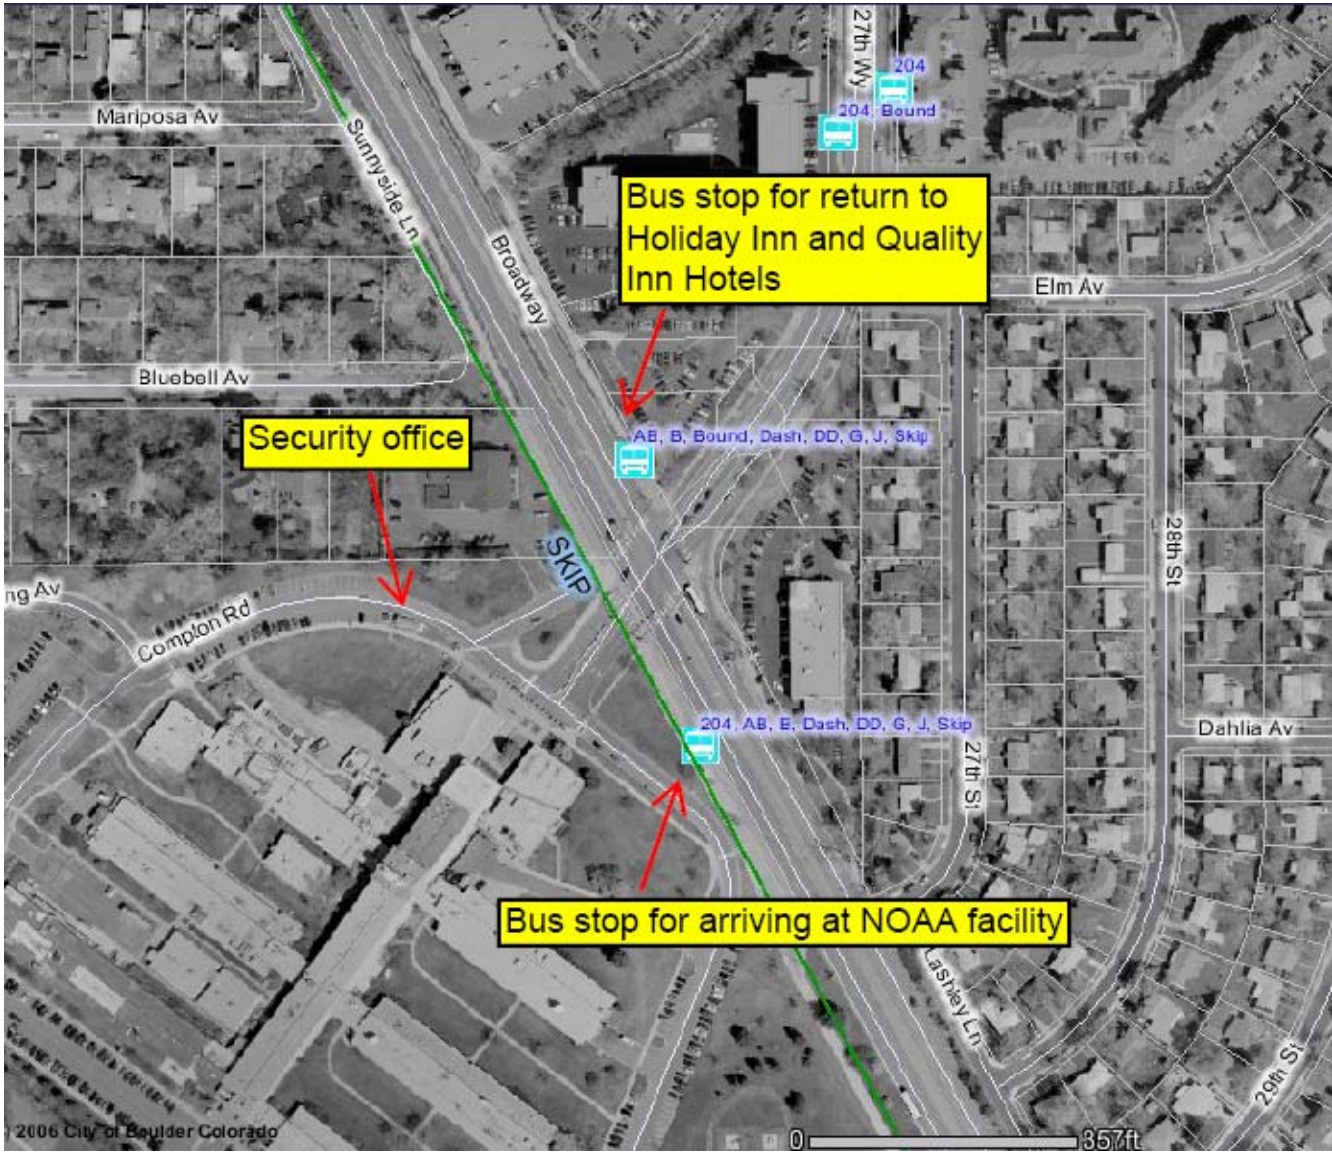

Note: The NOAA facility may be reached by bus route 203 or 225. Board near the hotel (see page 12) and disembark near intersection of Baseline Road and Broadway Street (see Page 13). The security office to the NOAA facility is located approximately 250 meters south of the intersection on Broadway Street.

Note: This hotel is approximately 7 miles (11.3 km) south of the NOAA facility, but has easy access to NOAA by rental car or taxi.

Driving directions for Hampton Inn (912 West Dillon Road):

Directions	Distance
Total Est. Time: 10 minutes Total Est. Distance: 6.82 miles	
 1: Start out going NORTHWEST on W DILLON RD.	0.1 miles
 2: Turn RIGHT to stay on W DILLON RD.	0.1 miles
 3: Turn LEFT onto S MCCASLIN BLVD.	0.1 miles
 4: Merge onto US-36 W toward BOULDER.	5.4 miles
 5: Take the BASELINE RD exit toward CO-93.	0.2 miles
 6: Turn LEFT onto BASELINE RD.	0.3 miles
 7: Turn LEFT onto BROADWAY ST / CO-93 S.	0.2 miles
 8: End at 325 Broadway St Boulder, CO 80305-3337, US	
Total Est. Time: 10 minutes Total Est. Distance: 6.82 miles	

Start:
 912 W Dillon Rd
 Louisville, CO 80027-9448, US

End:
 325 Broadway St
 Boulder, CO 80305-3337, US

SKIP Bus route stops near NOAA facility.

SKIP Bus stops near Quality Inn and Suites Hotel

SKIP Bus stop near Holiday Inn Express Hotel

203/225 Bus stops near Homewood Suites Hotel

203/225 Bus stops near NOAA Facility