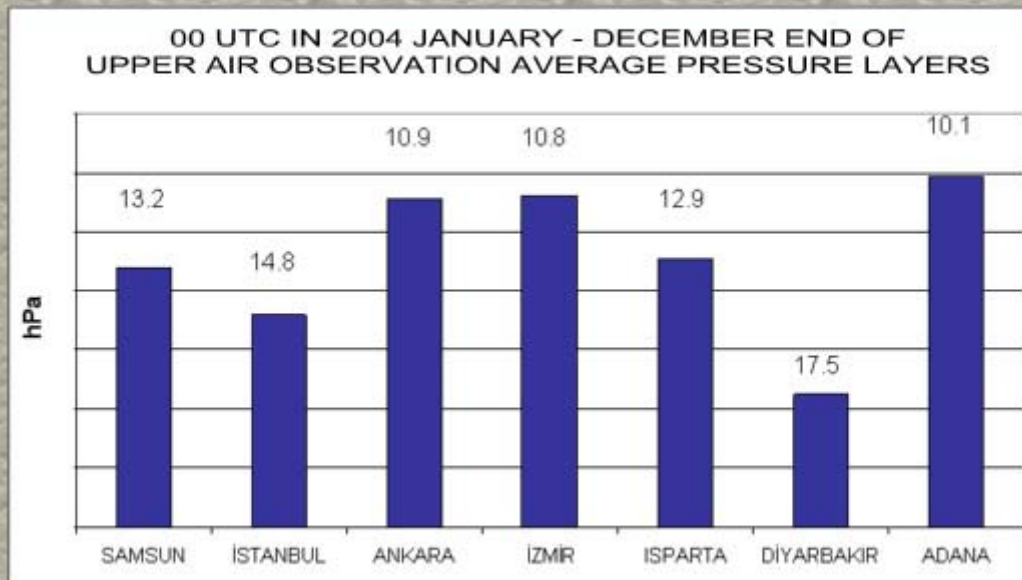

Radio Theodolite System

The Advantage of Radio Theodolite System is Independence

GPS System

GPS Assembly

RS - 92 - SGP

Comparison Tables Between Before and After The Upgrade Process

Comparison Tables Between Before and After The Upgrade Process