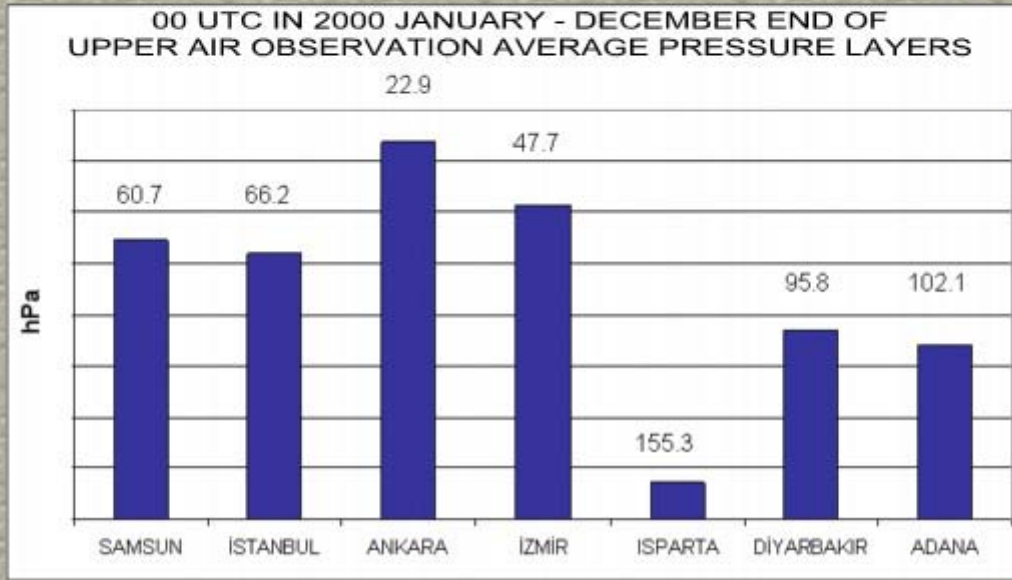

Radio Theodolite System

The Advantage of Radio Theodolite System is Independence

GPS System

GPS Assembly

RS - 92 - SGP

Comparison Tables Between Before and After The Upgrade Process

Comparison Tables Between Before and After The Upgrade Process