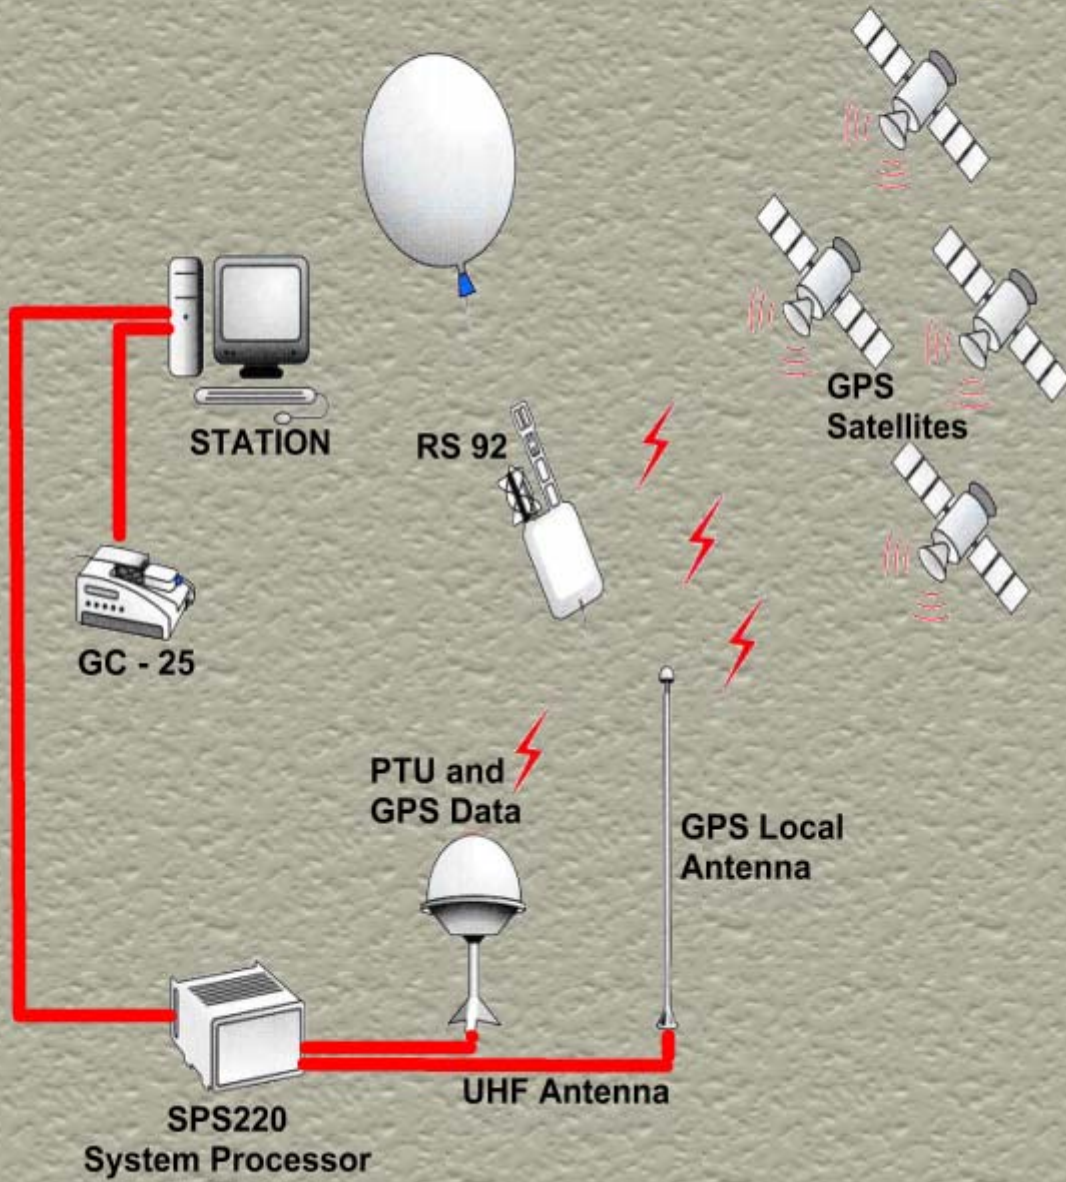

Radio Theodolite System

The Advantage of Radio Theodolite System is Independence

GPS System

GPS Assembly

RS - 92 - SGP

Comparison Tables Between Before and After The Upgrade Process

Comparison Tables Between Before and After The Upgrade Process