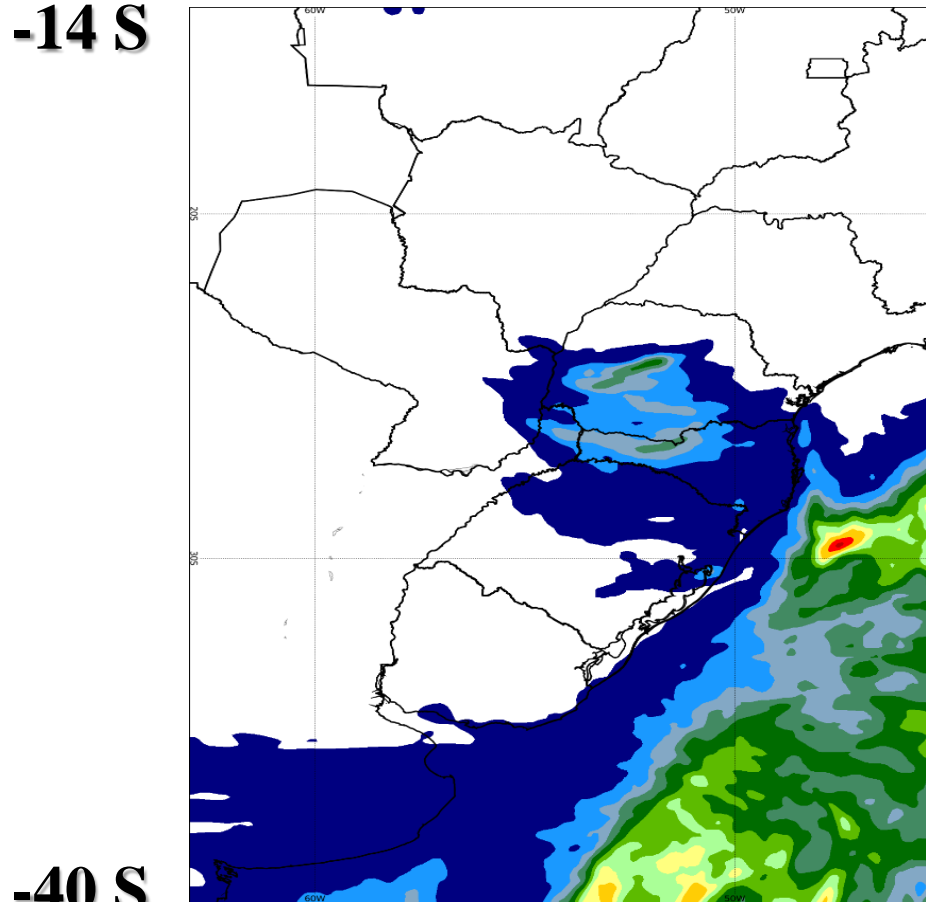

COSMO MODEL – 7 x 7 KM RESOLUTION

168-HOUR FORECAST

ACCUMULATED PRECIPITATION (7 DAYS) IN THE LA PLATA BASIN

-14 S

-40 S

-63 W

-45 W

**DATA
AVAILABLE
APPROX.
45MB**