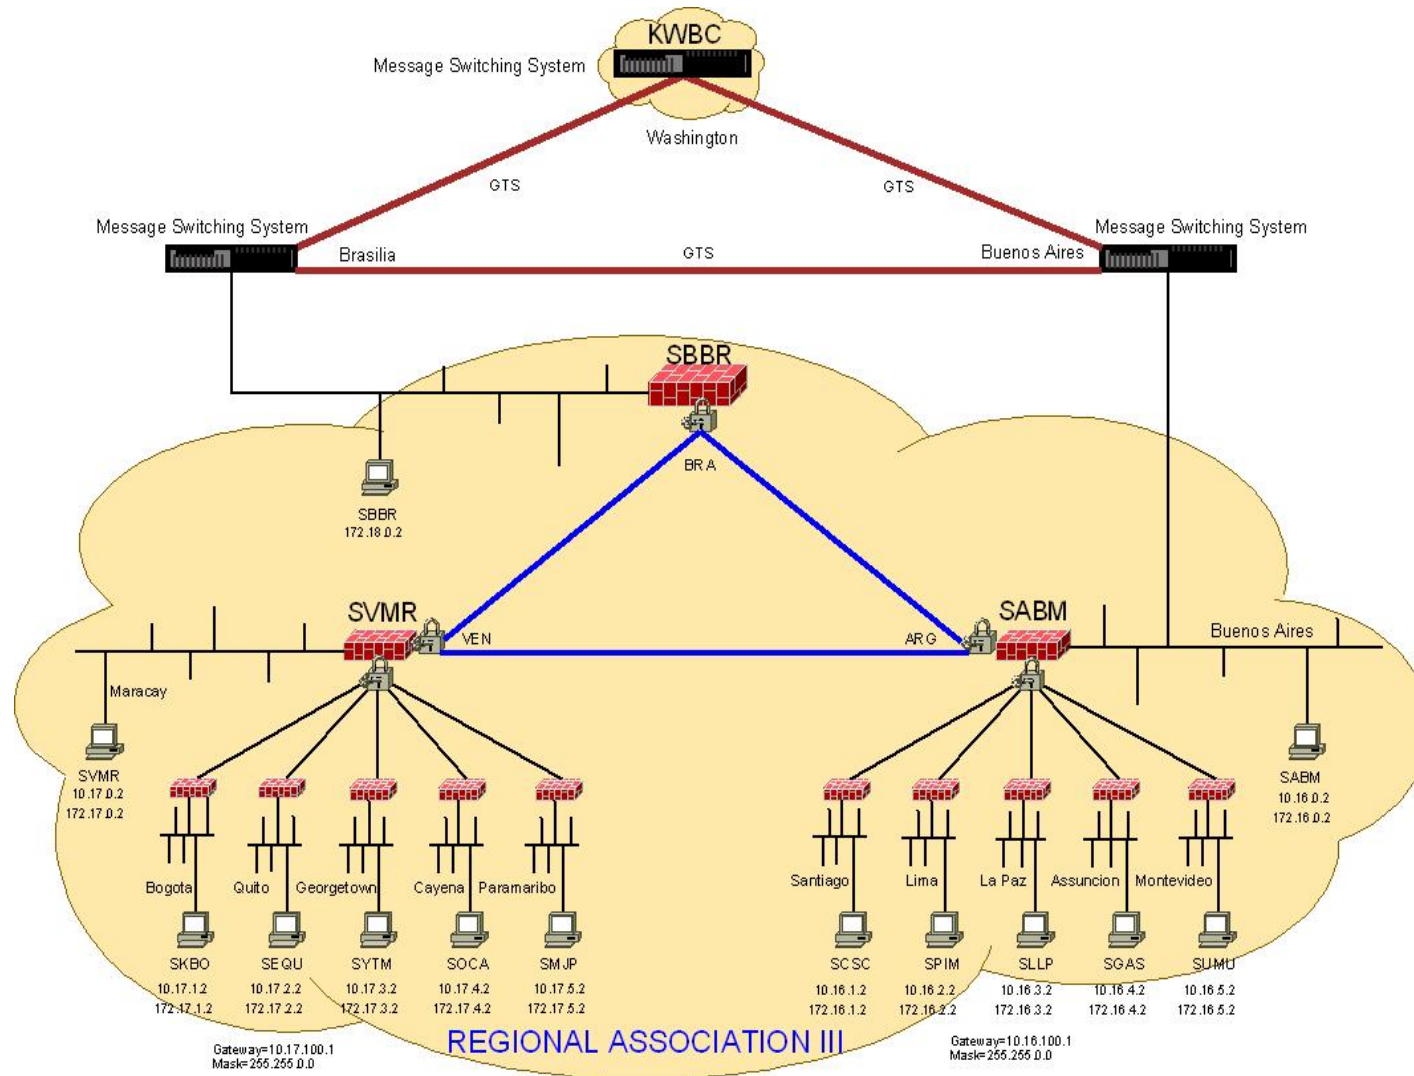

# THE WIS ARCHITECTURE

# REGIONAL ASSOCIATION III IP-VPN

**Registration**

**Miscellaneous**

**Simple search**

Provider: all

Free text (meteorologic elements)

Geographic coordinates: 5.3, -73.8, -34.8

Region: -User defined-

Continue Reset