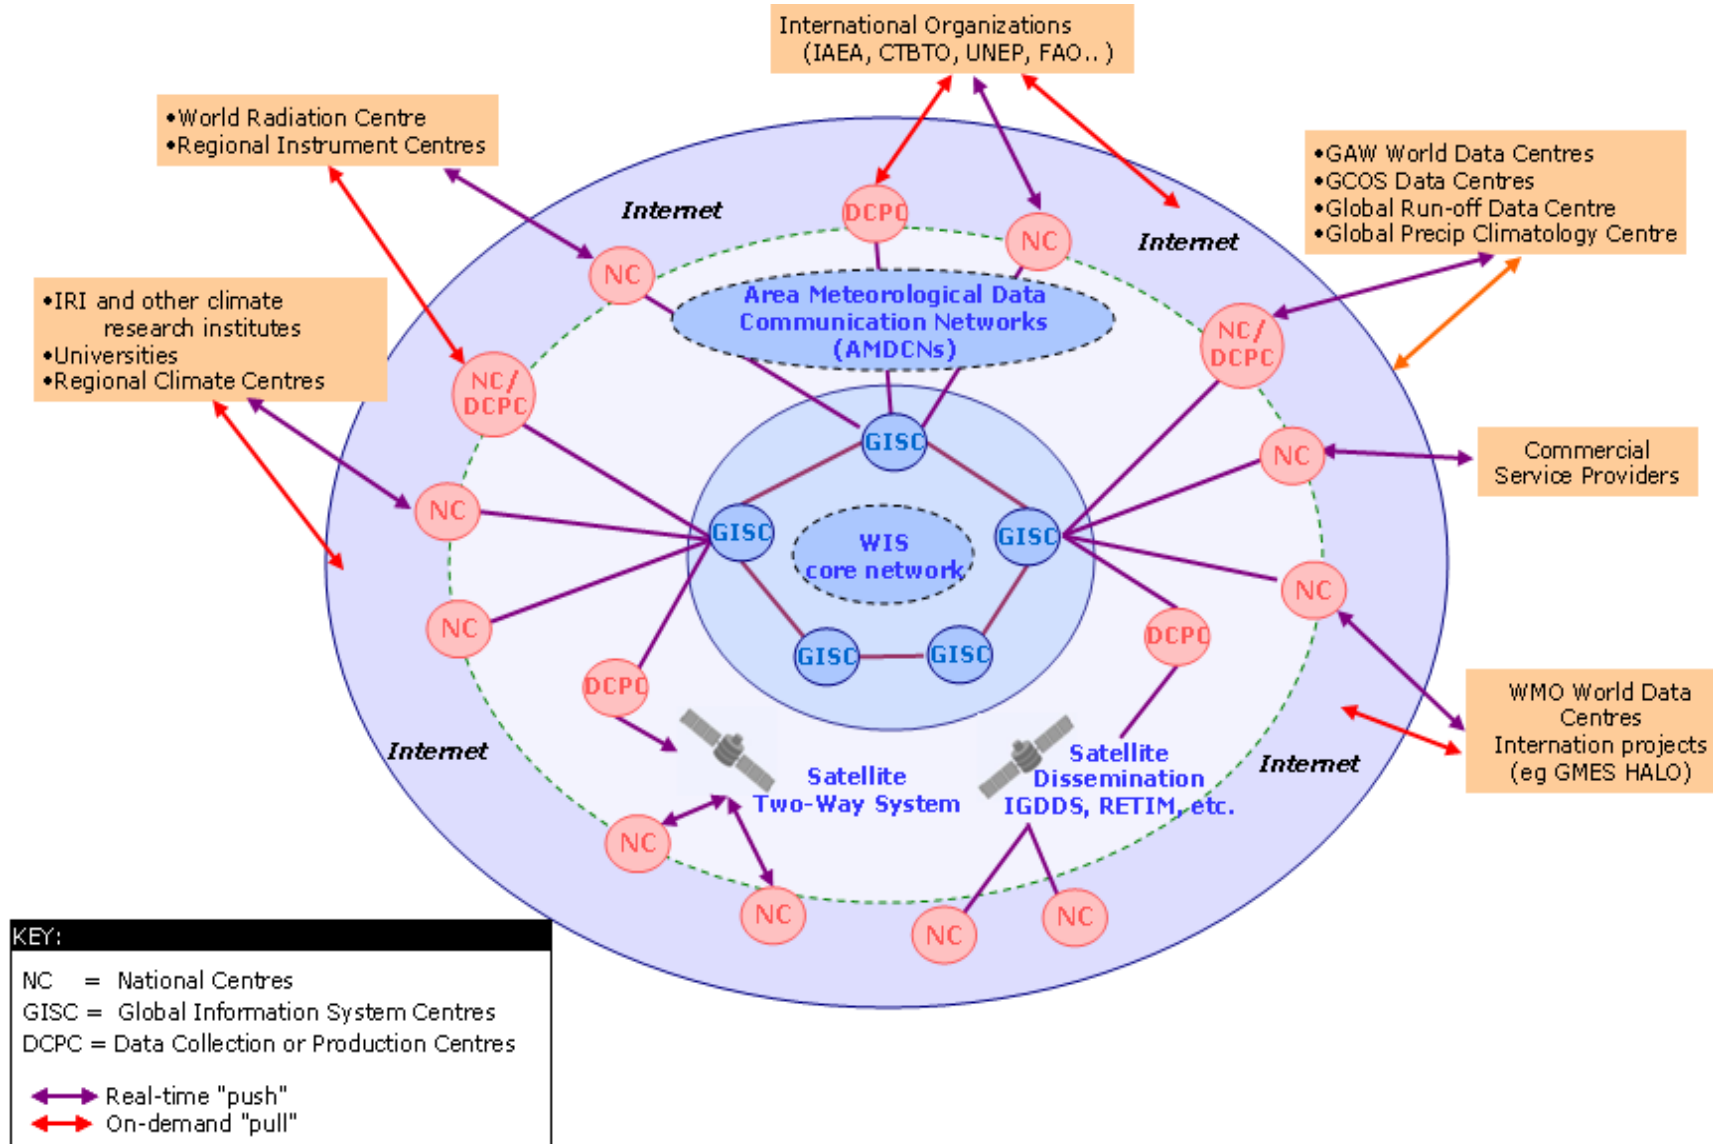

# THE WIS ARCHITECTURE

# REGIONAL ASSOCIATION III IP-VPN

# GISC-BRASILIA PORTAL

GISC (Global Information System Centre (Node: Offenbach): Simple Search - Mozilla Firefox

File Edit View History Bookmarks Tools Help

http://localhost:8080/gisc/toSimpleSearch.do

GISC (Global Information System Cent...

**Registration**

**Miscellaneous**

**Simple search**

Provider: all

Free text (meteorologic elements)

Geographic coordinates: 5.3, -73.8, -34.8

Region: -User defined-

Continue Reset