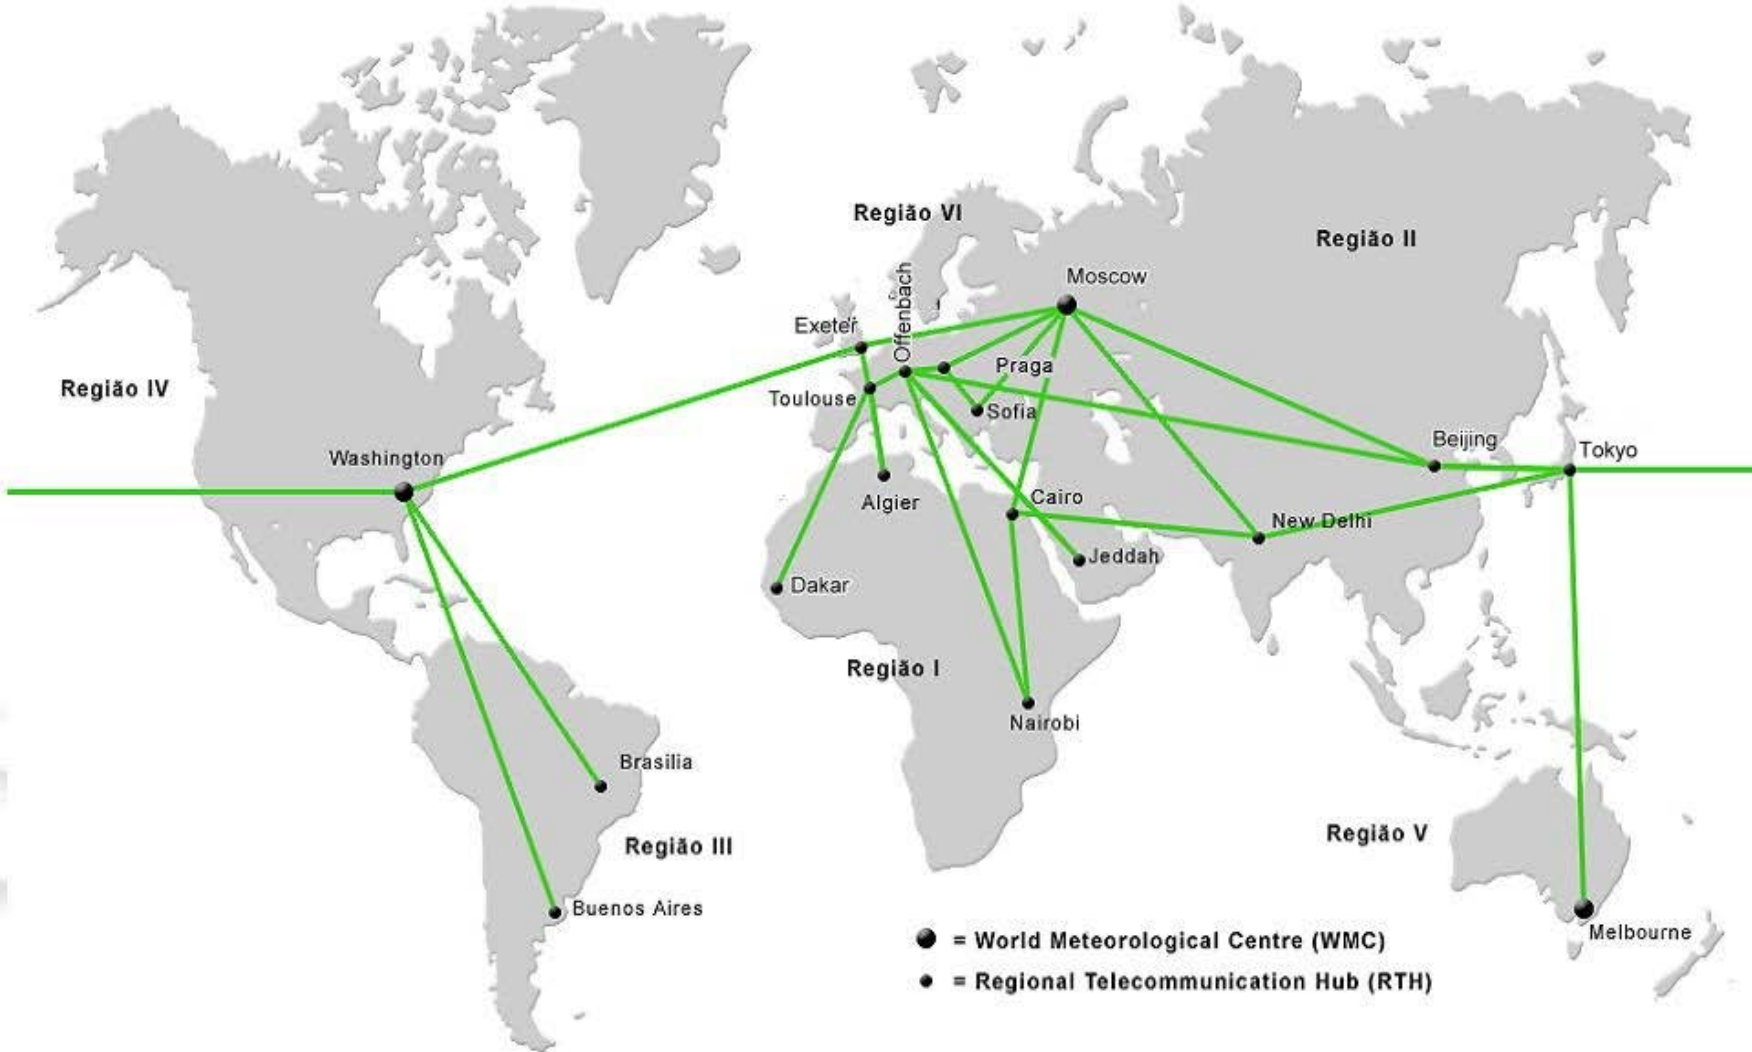

# REGIONAL ASSOCIATION III IP-VPN

# WIS MAIN TELECOMMUNICATION NETWORK

# GISC-BRASILIA PORTAL

GISC (Global Information System Centre (Node: Offenbach): Simple Search - Mozilla Firefox

File Edit View History Bookmarks Tools Help

http://localhost:8080/gisc/toSimpleSearch.do

GISC (Global Information System Cent...

**Registration**

**Miscellaneous**

**Simple search**

Provider: all

Free text (meteorologic elements)

Geographic coordinates: 5.3, -73.8, -34.8

Region: -User defined-

Continue Reset