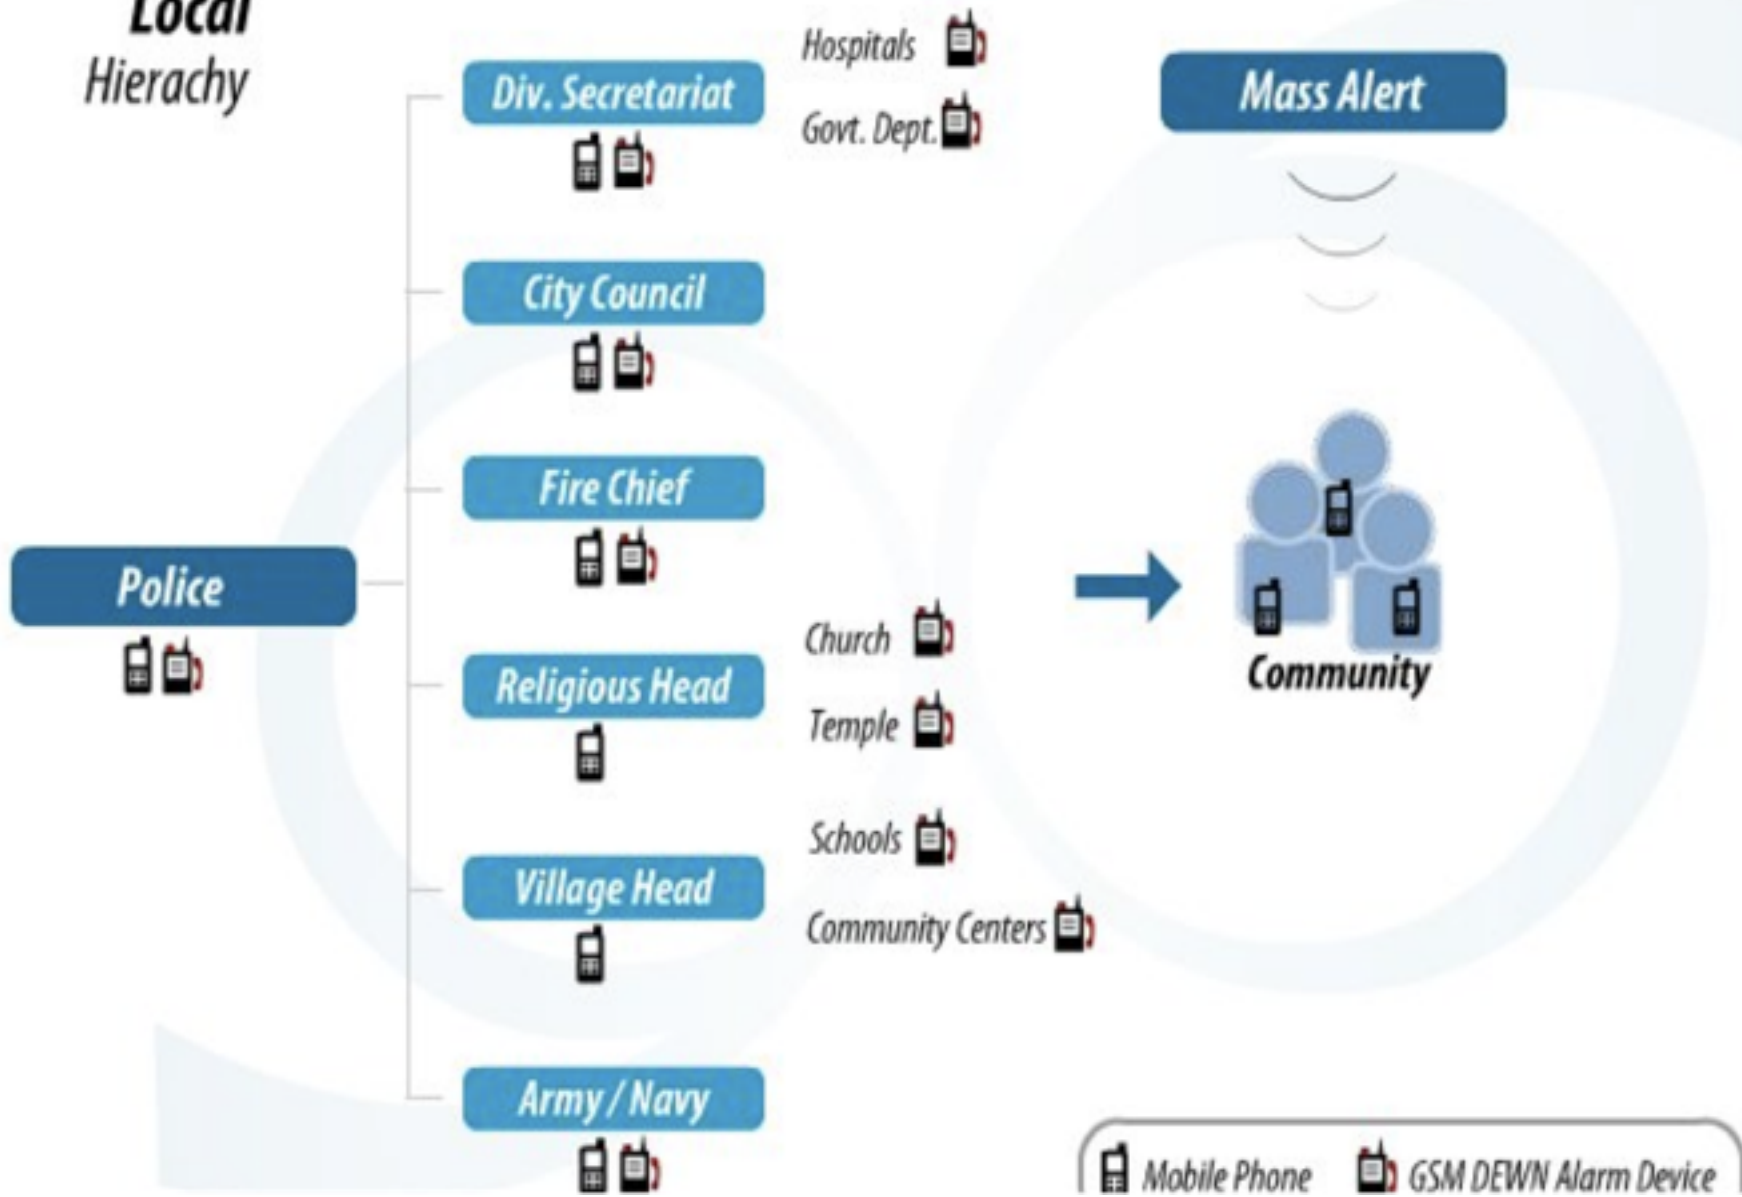

JAVA/Symbian/Microsoft Handset

System Architecture

Microimage

- » *Terminal resident warning application*
- » *Customizable and situation specific presentation*
- » *Downloadable over GPRS at no cost*
- » *Special Alarm Tone*

JAVA/Symbian/
Microsoft Handset

GSM DEWN Alarm Device

System Architecture

The GSM activated remote alarm is an electronic device that can be used for emergency warning purposes.

- » *Multiple wake up measures*
- » *Power source compatibility*
- » *A Back up power - up to 10 hrs standby*
- » *Multiple alarm interfaces (TV, Radio...)*

GSM DEWN
Alarm Device

Standard GSM
Handset

Local Hierachy

DEWN implementation in Sri Lanka

Officially handed over to the Government Disaster Management Centre in February 2009. DMC can now use DEWN for public warning in Sri Lanka.