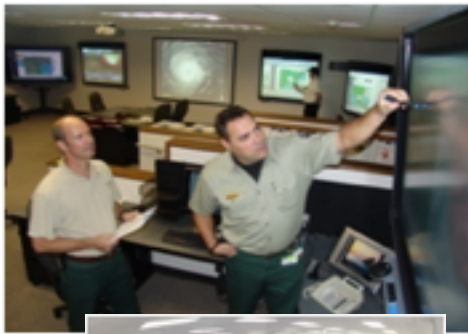

DEWN API

Disaster Management Centre

Television

Radio

PC/Email

Public Signage