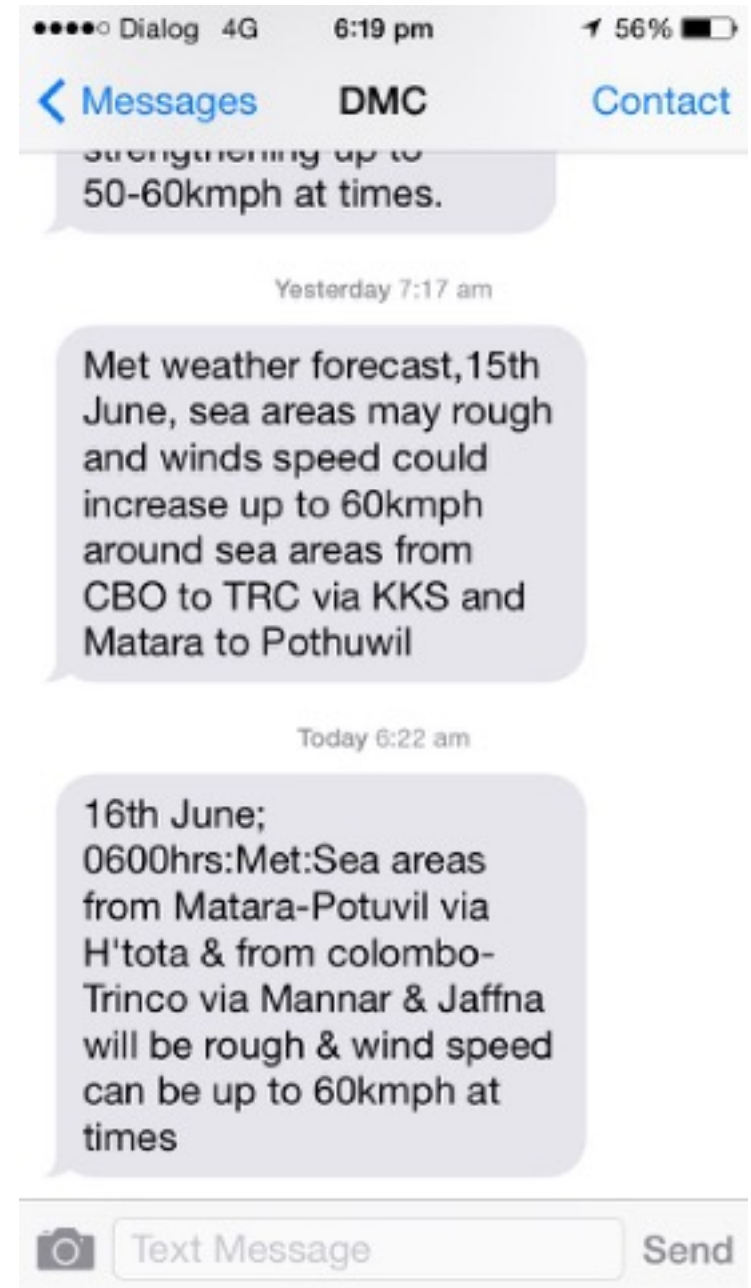

DEWN - Today