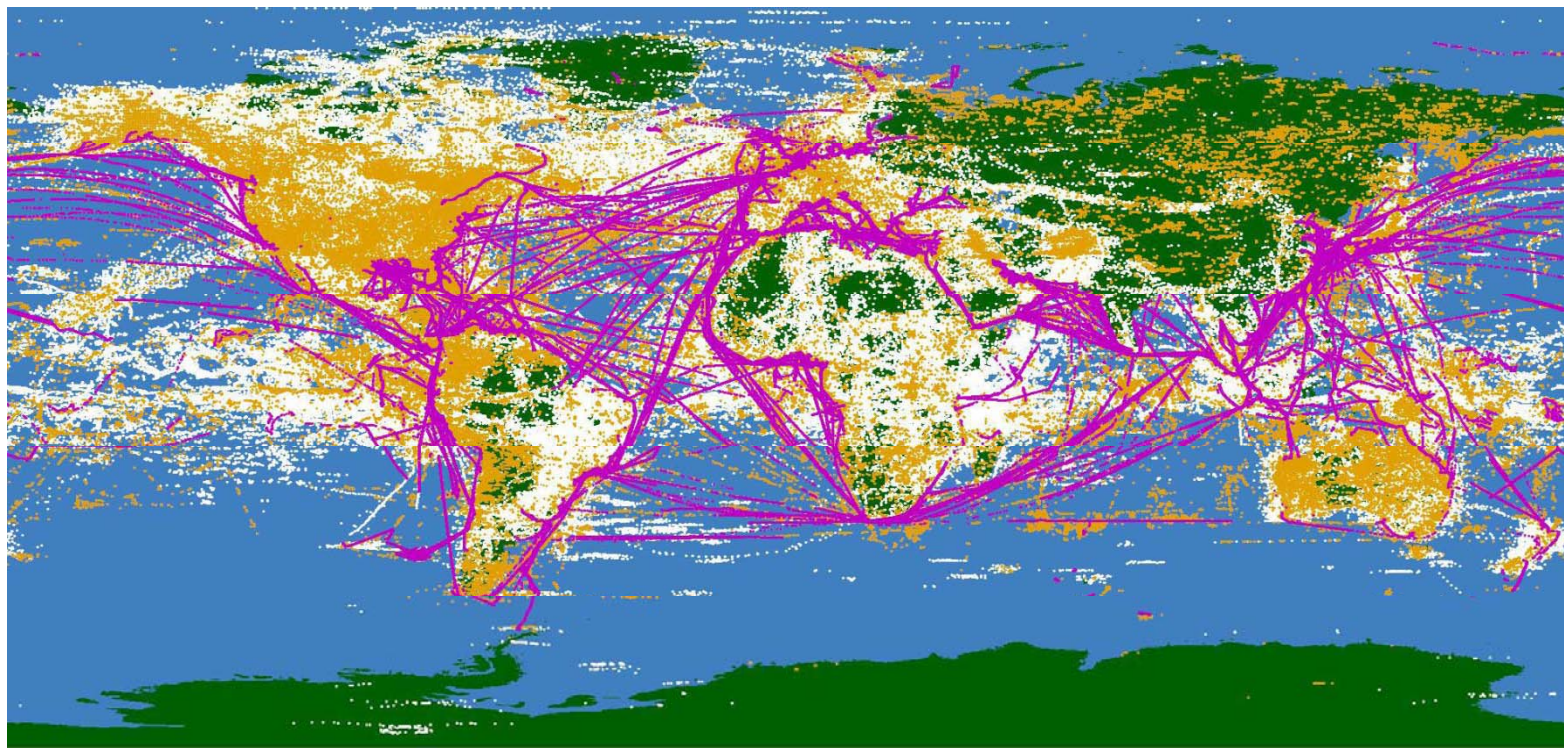

DBCP XXVI 2010

INNOVATIVE GLOBAL TELEMATIC SOLUTIONS

www.joubeh.com

-  SBD
-  Voice Call
-  Open Port

One week plot of SBD Session, Voice Call, & OpenPort Session Origination Points week of 5/23/10-5/29/10 (Commercial Traffic Only)