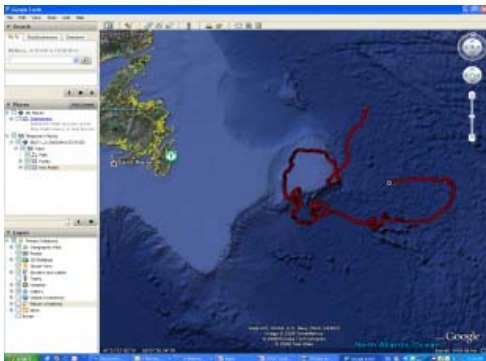

SBD Cost Example SVP-B (Plan B)

- GPS and sensor sample every hour Tx
- 17 byte message
- 17 bytes X 24 hours = 408 bytes per day
- 408 bytes X 30 days = 12,240 bytes per month
- Using Plan B subtract 12,000 free bytes per month
- 240 bytes X $1.40/KB = $0.33
- $16.00/mo. subscription + $0.33 = $16.33/month
- Web Services processing = $26.33/month
- Enhanced (includes GTS & FTP) = $36.33

LOW COST SOLUTION

Prices shown are in U.S. Dollars

DBCP XXVI 2010