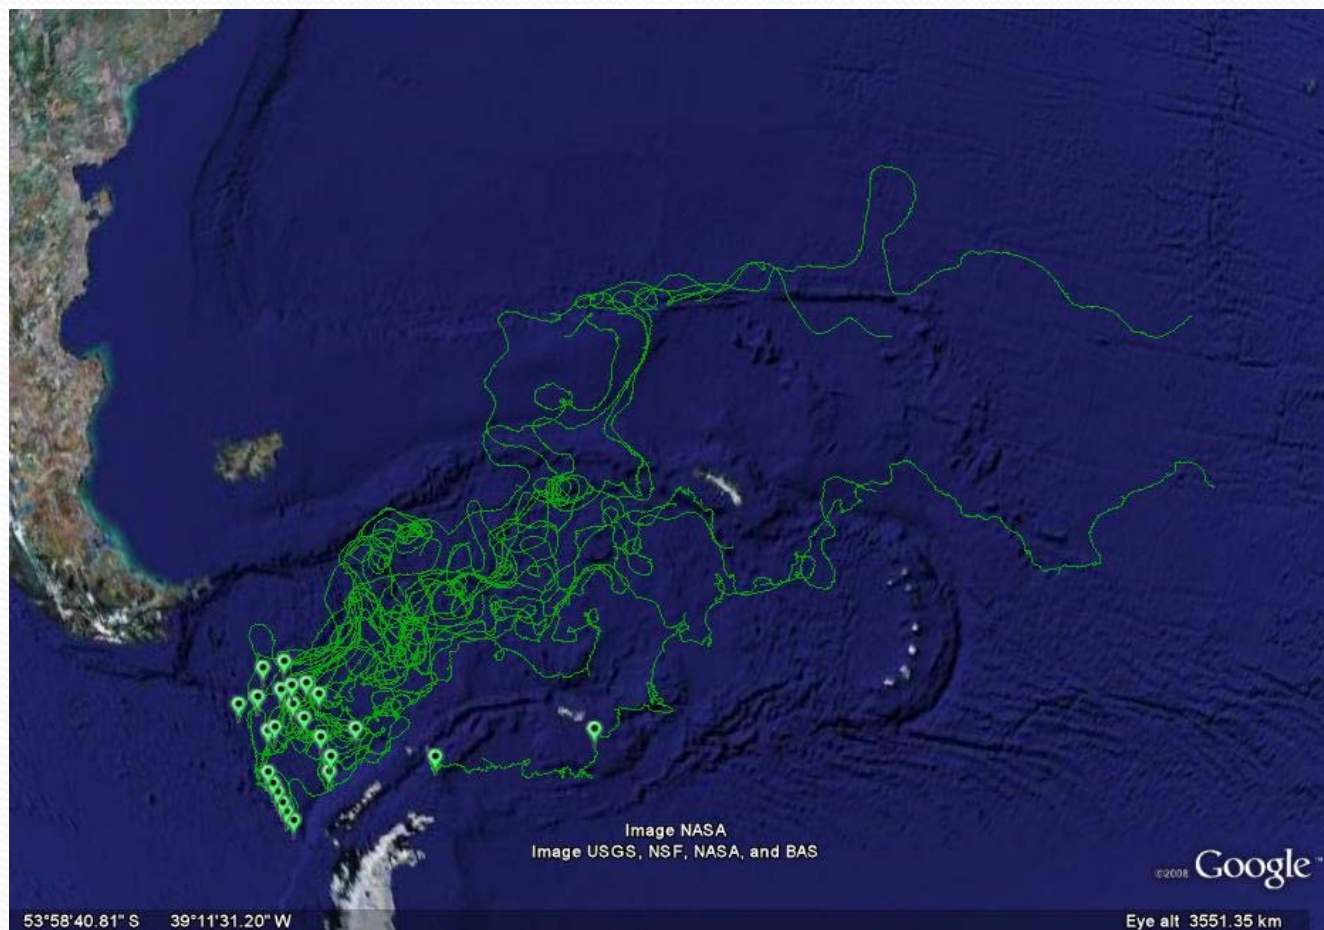

Drifter Performance by Location

Do Drifters Perform Badly in Some Areas

Andy Sybrandy, Pacific Gyre Inc., Oceanside CA

Some Areas of Poor Performance

- High Traffic
- RF Interference
- Hazardous Areas

SVPB Antarctic Deployments

- 50 deployed (Jan-July 2008)
- 20 on GTS
- 26 failed completely
- 4 off GTS

50 Deployed

26 Failed Completely

4 Off GTS before Failure

20 on GTS

26 Failed Tracks

All Tracks

Ice in March

Ice in September