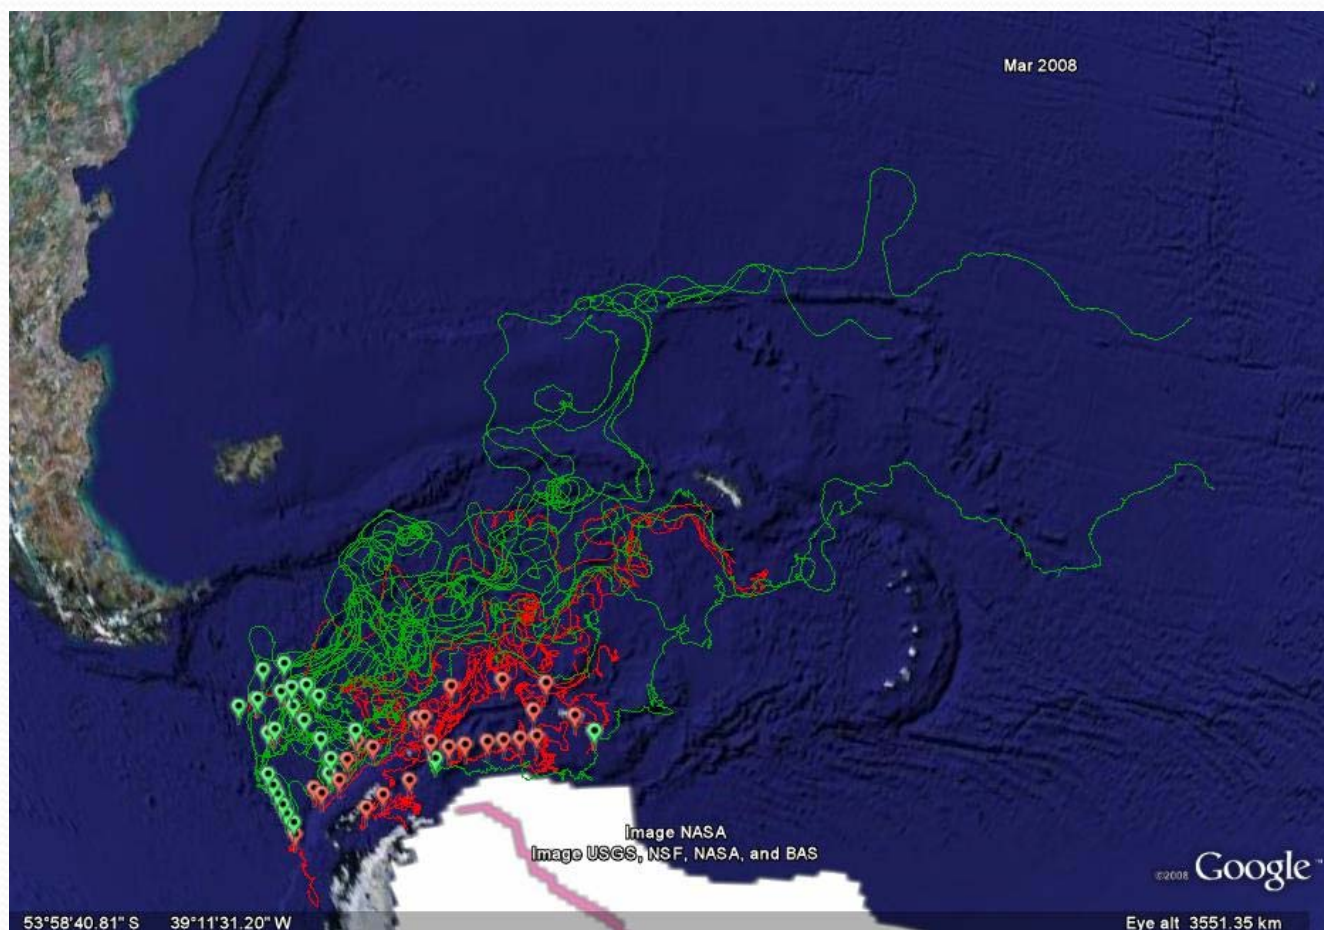

Drifter Performance by Location

Do Drifters Perform Badly in Some Areas

Andy Sybrandy, Pacific Gyre Inc., Oceanside CA

Some Areas of Poor Performance

- High Traffic
- RF Interference
- Hazardous Areas

SVPB Antarctic Deployments

- 50 deployed (Jan-July 2008)
- 20 on GTS
- 26 failed completely
- 4 off GTS

50 Deployed

26 Failed Completely

4 Off GTS before Failure

20 on GTS

26 Failed Tracks

All Tracks

Ice in March

Ice in September