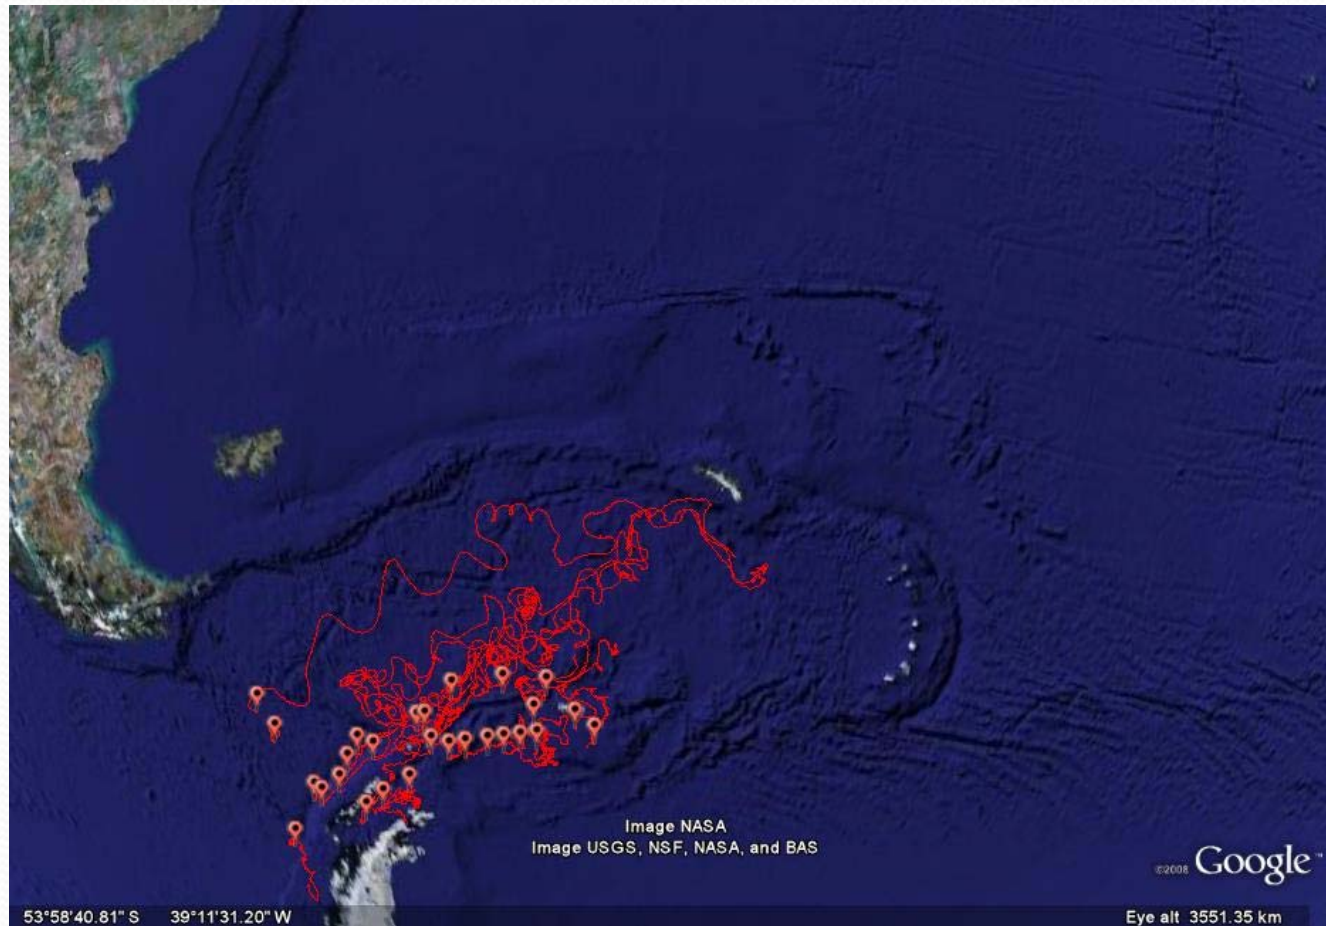

Drifter Performance by Location

Do Drifters Perform Badly in Some Areas

Andy Sybrandy, Pacific Gyre Inc., Oceanside CA

Some Areas of Poor Performance

- High Traffic
- RF Interference
- Hazardous Areas

SVPB Antarctic Deployments

- 50 deployed (Jan-July 2008)
- 20 on GTS
- 26 failed completely
- 4 off GTS

50 Deployed

26 Failed Completely

4 Off GTS before Failure

20 on GTS

26 Failed Tracks

All Tracks

Ice in March

Ice in September