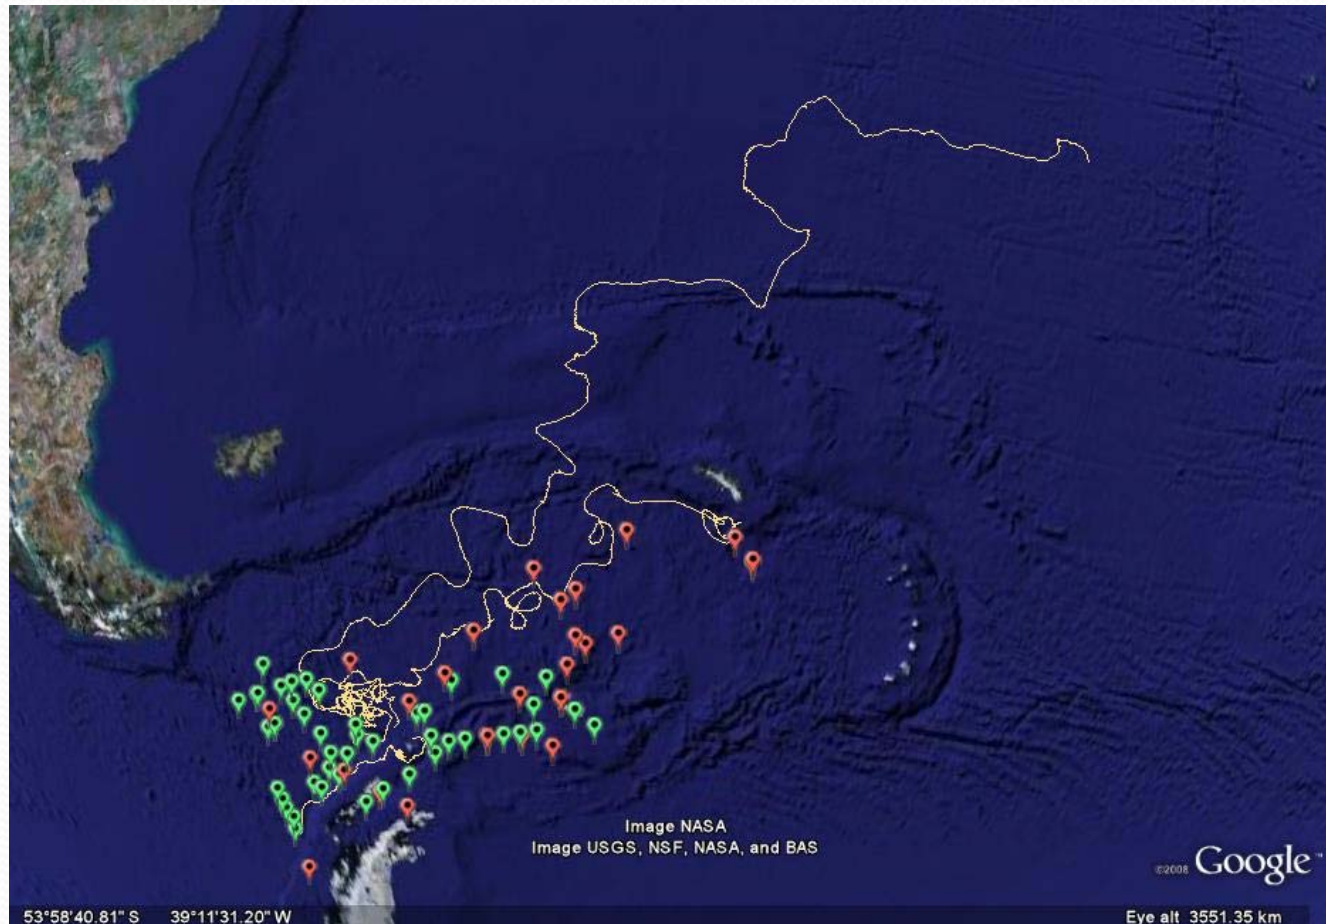

Drifter Performance by Location

Do Drifters Perform Badly in Some Areas

Andy Sybrandy, Pacific Gyre Inc., Oceanside CA

Some Areas of Poor Performance

- High Traffic
- RF Interference
- Hazardous Areas

SVPB Antarctic Deployments

- 50 deployed (Jan-July 2008)
- 20 on GTS
- 26 failed completely
- 4 off GTS

50 Deployed

26 Failed Completely

4 Off GTS before Failure

20 on GTS

26 Failed Tracks

All Tracks

Ice in March

Ice in September