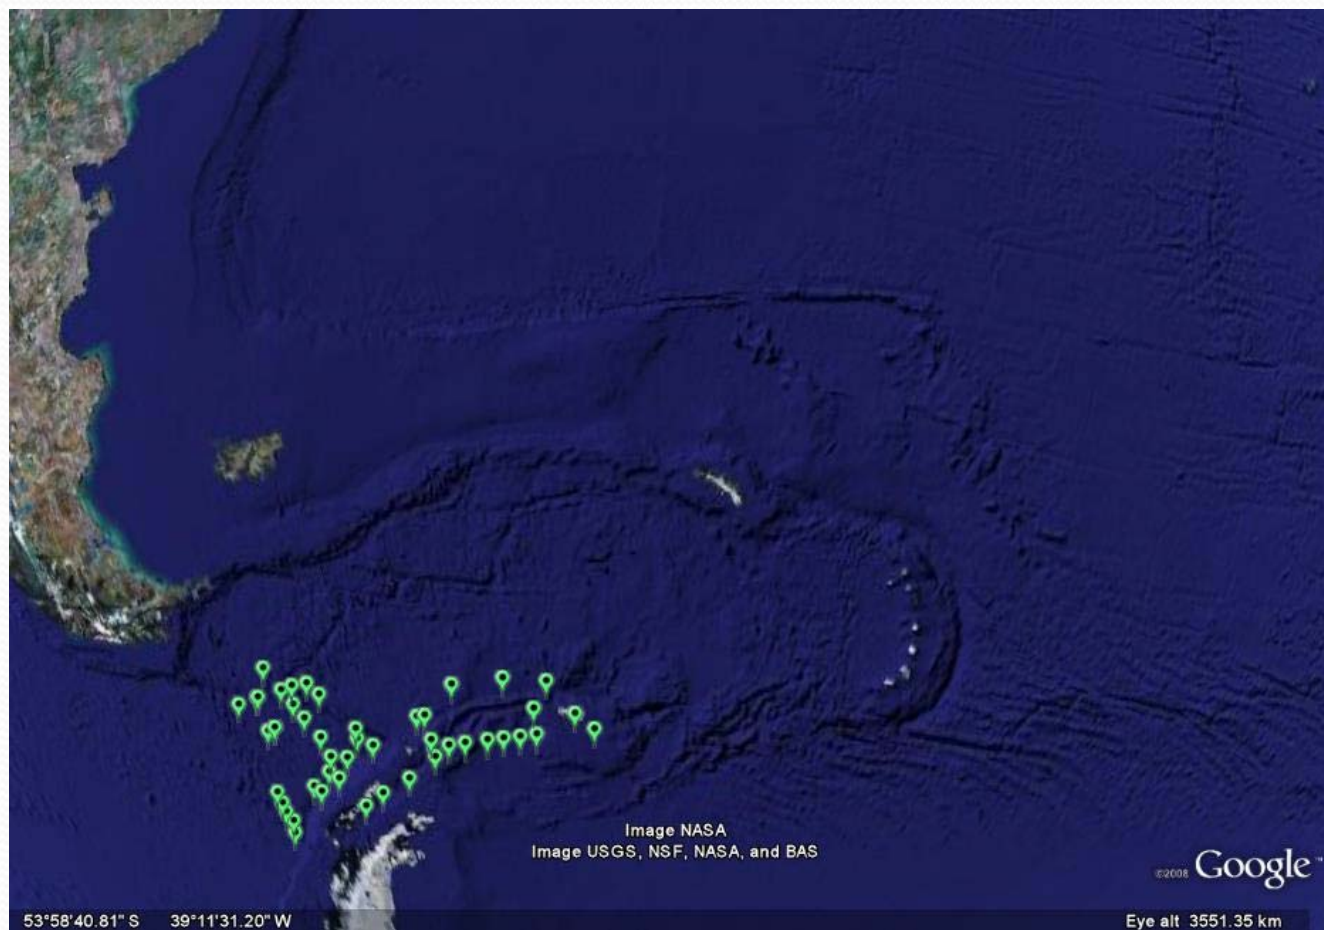

Drifter Performance by Location

Do Drifters Perform Badly in Some Areas

Andy Sybrandy, Pacific Gyre Inc., Oceanside CA

Some Areas of Poor Performance

- High Traffic
- RF Interference
- Hazardous Areas

SVPB Antarctic Deployments

- 50 deployed (Jan-July 2008)
- 20 on GTS
- 26 failed completely
- 4 off GTS

50 Deployed

26 Failed Completely

4 Off GTS before Failure

20 on GTS

26 Failed Tracks

All Tracks

Ice in March

Ice in September