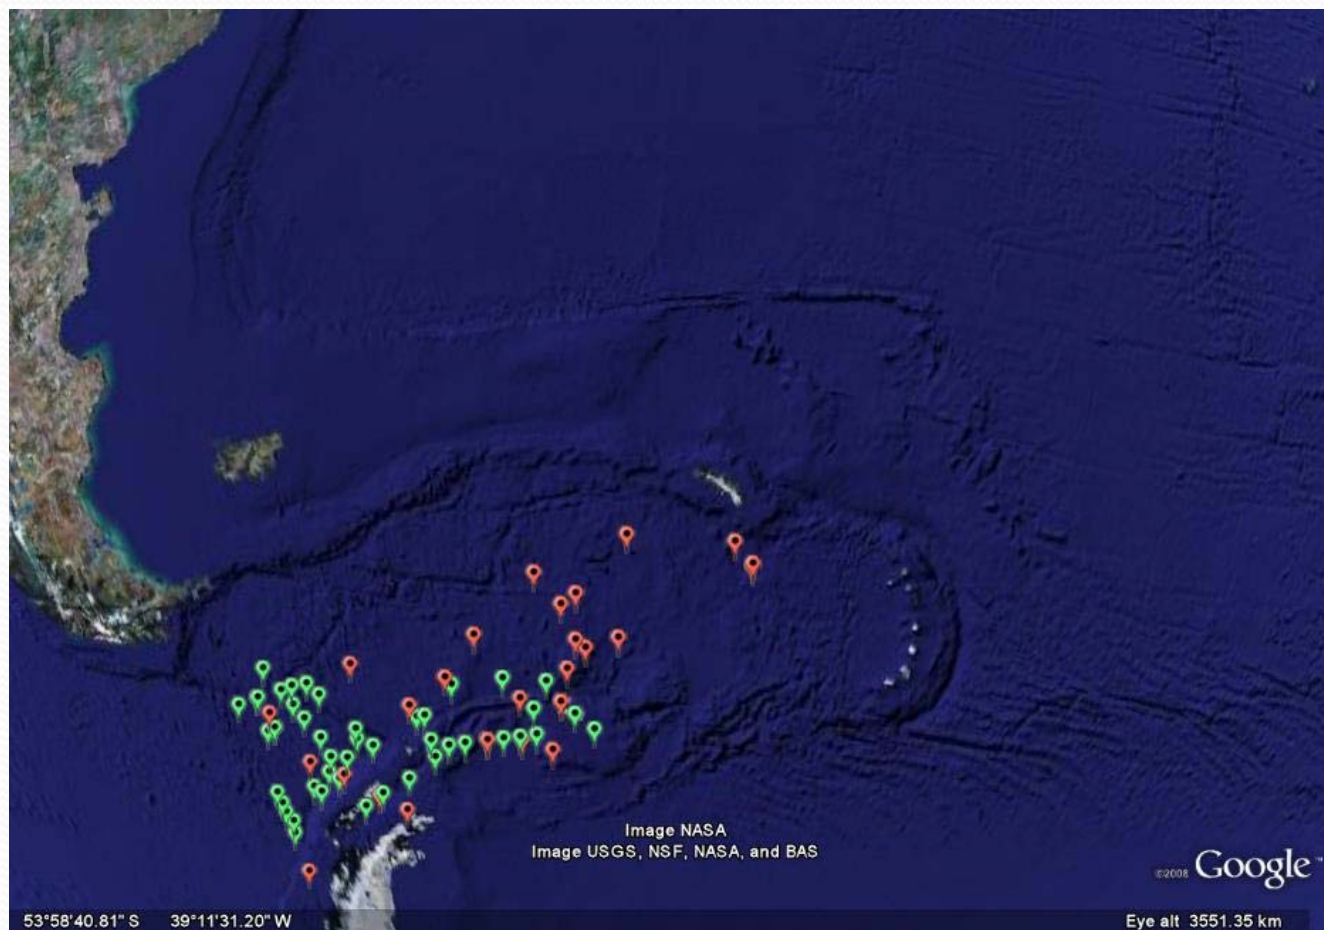

Drifter Performance by Location

Do Drifters Perform Badly in Some Areas

Andy Sybrandy, Pacific Gyre Inc., Oceanside CA

Some Areas of Poor Performance

- High Traffic
- RF Interference
- Hazardous Areas

SVPB Antarctic Deployments

- 50 deployed (Jan-July 2008)
- 20 on GTS
- 26 failed completely
- 4 off GTS

50 Deployed

26 Failed Completely

4 Off GTS before Failure

20 on GTS

26 Failed Tracks

All Tracks

Ice in March

Ice in September