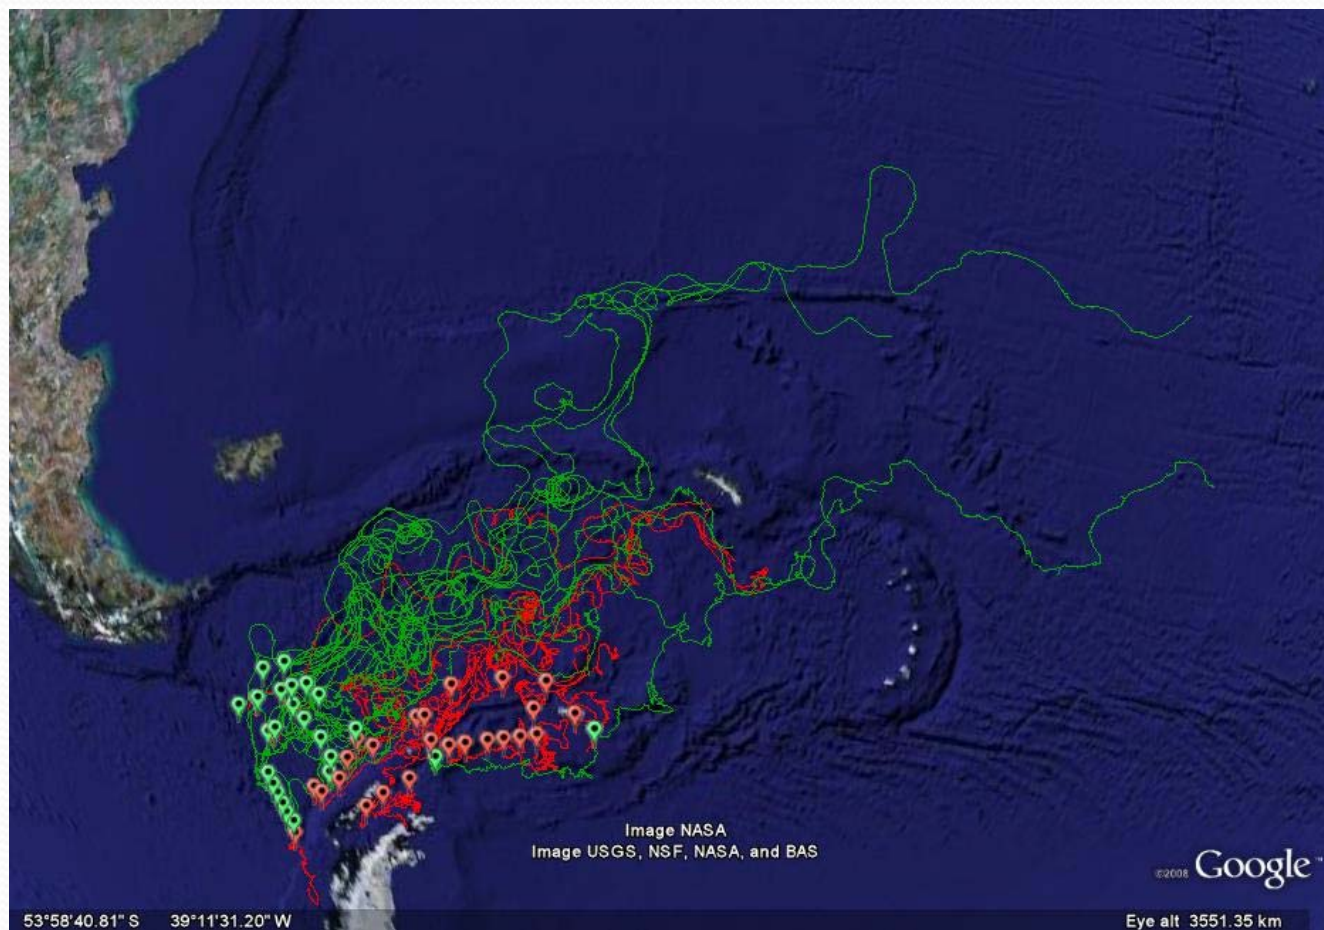

Drifter Performance by Location

Do Drifters Perform Badly in Some Areas

Andy Sybrandy, Pacific Gyre Inc., Oceanside CA

Some Areas of Poor Performance

- High Traffic
- RF Interference
- Hazardous Areas

SVPB Antarctic Deployments

- 50 deployed (Jan-July 2008)
- 20 on GTS
- 26 failed completely
- 4 off GTS

50 Deployed

26 Failed Completely

4 Off GTS before Failure

20 on GTS

26 Failed Tracks

All Tracks

Ice in March

Ice in September