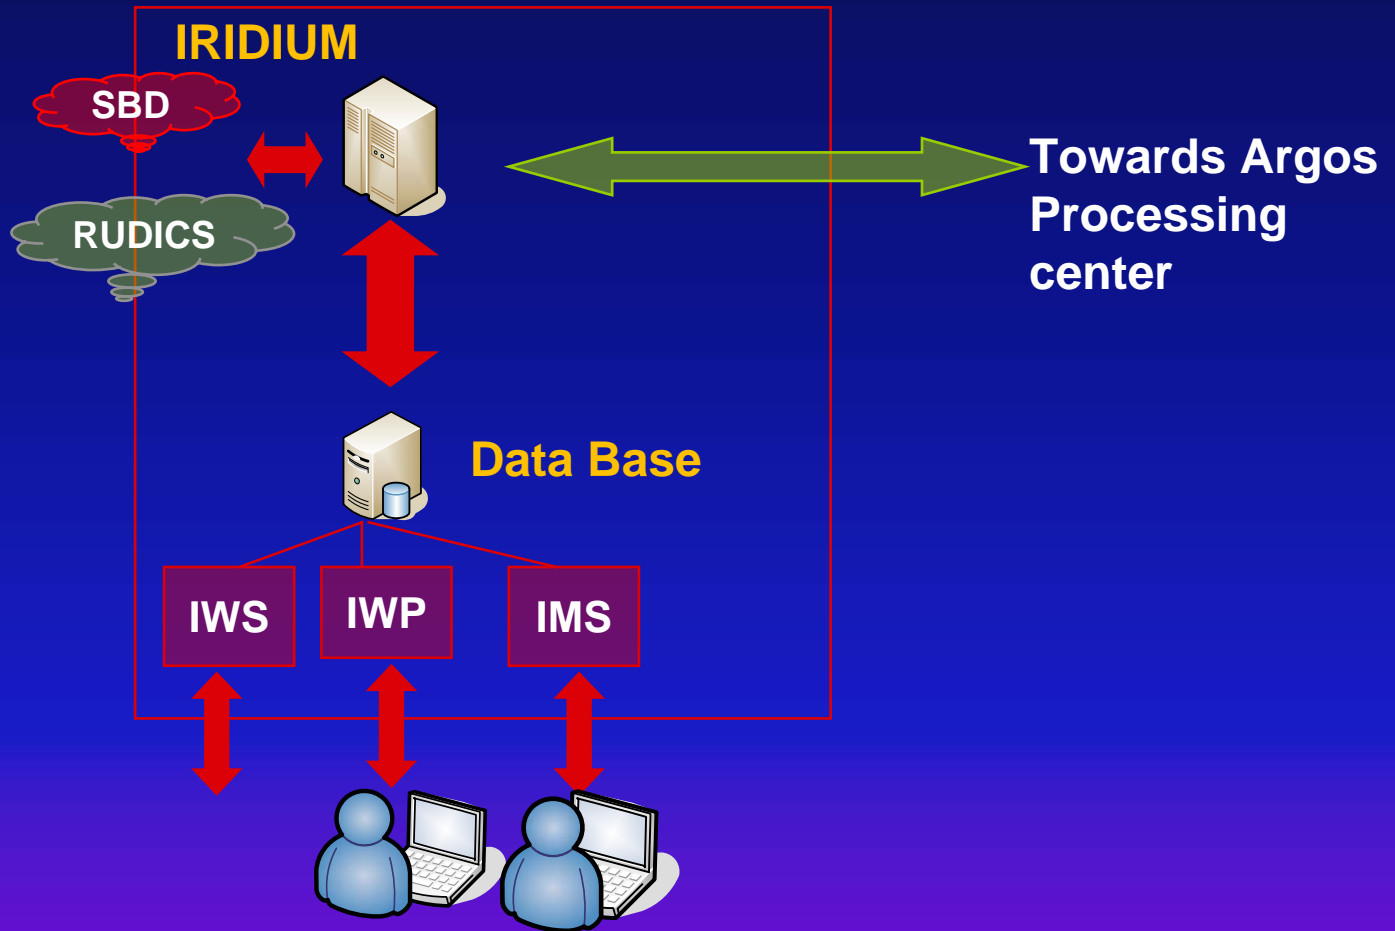

✓ *CIRCUIT SWITCHED*

✓ *RUDICS*

✓ *SBD*

✓ *IBB*

➤ HARDWARE

✓ *9601*

✓ *9522a*

INITIAL EFFORT

Thorium VMS Unit

DATA FLOW

Iridium Processing Center

IRIDIUM PP DRIFTERS NOW:

- *DECODED & PROCESSED*
- *DISPLAYED ON ARGOS WEB*

➤ ***(READY TO BE) DELIVERED TO GTS***

**ZZYY DBCP1 19097 1400/ 187132 138545 6113/
11119 0//// 30147 40147
22219 01024
444 20130 19097 1411/ 500// 80014=**