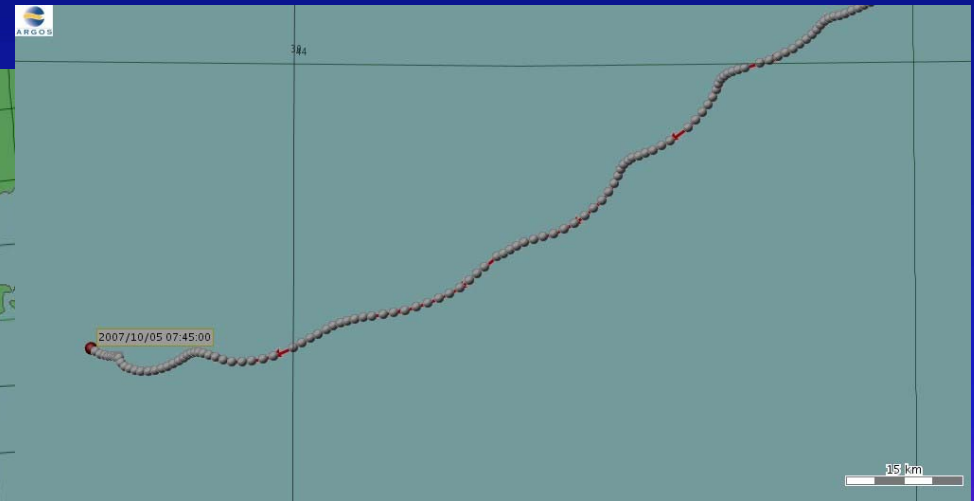

IRIDIUM PP DRIFTERS NOW:

- *DECODED & PROCESSED*
- *DISPLAYED ON ARGOS WEB*