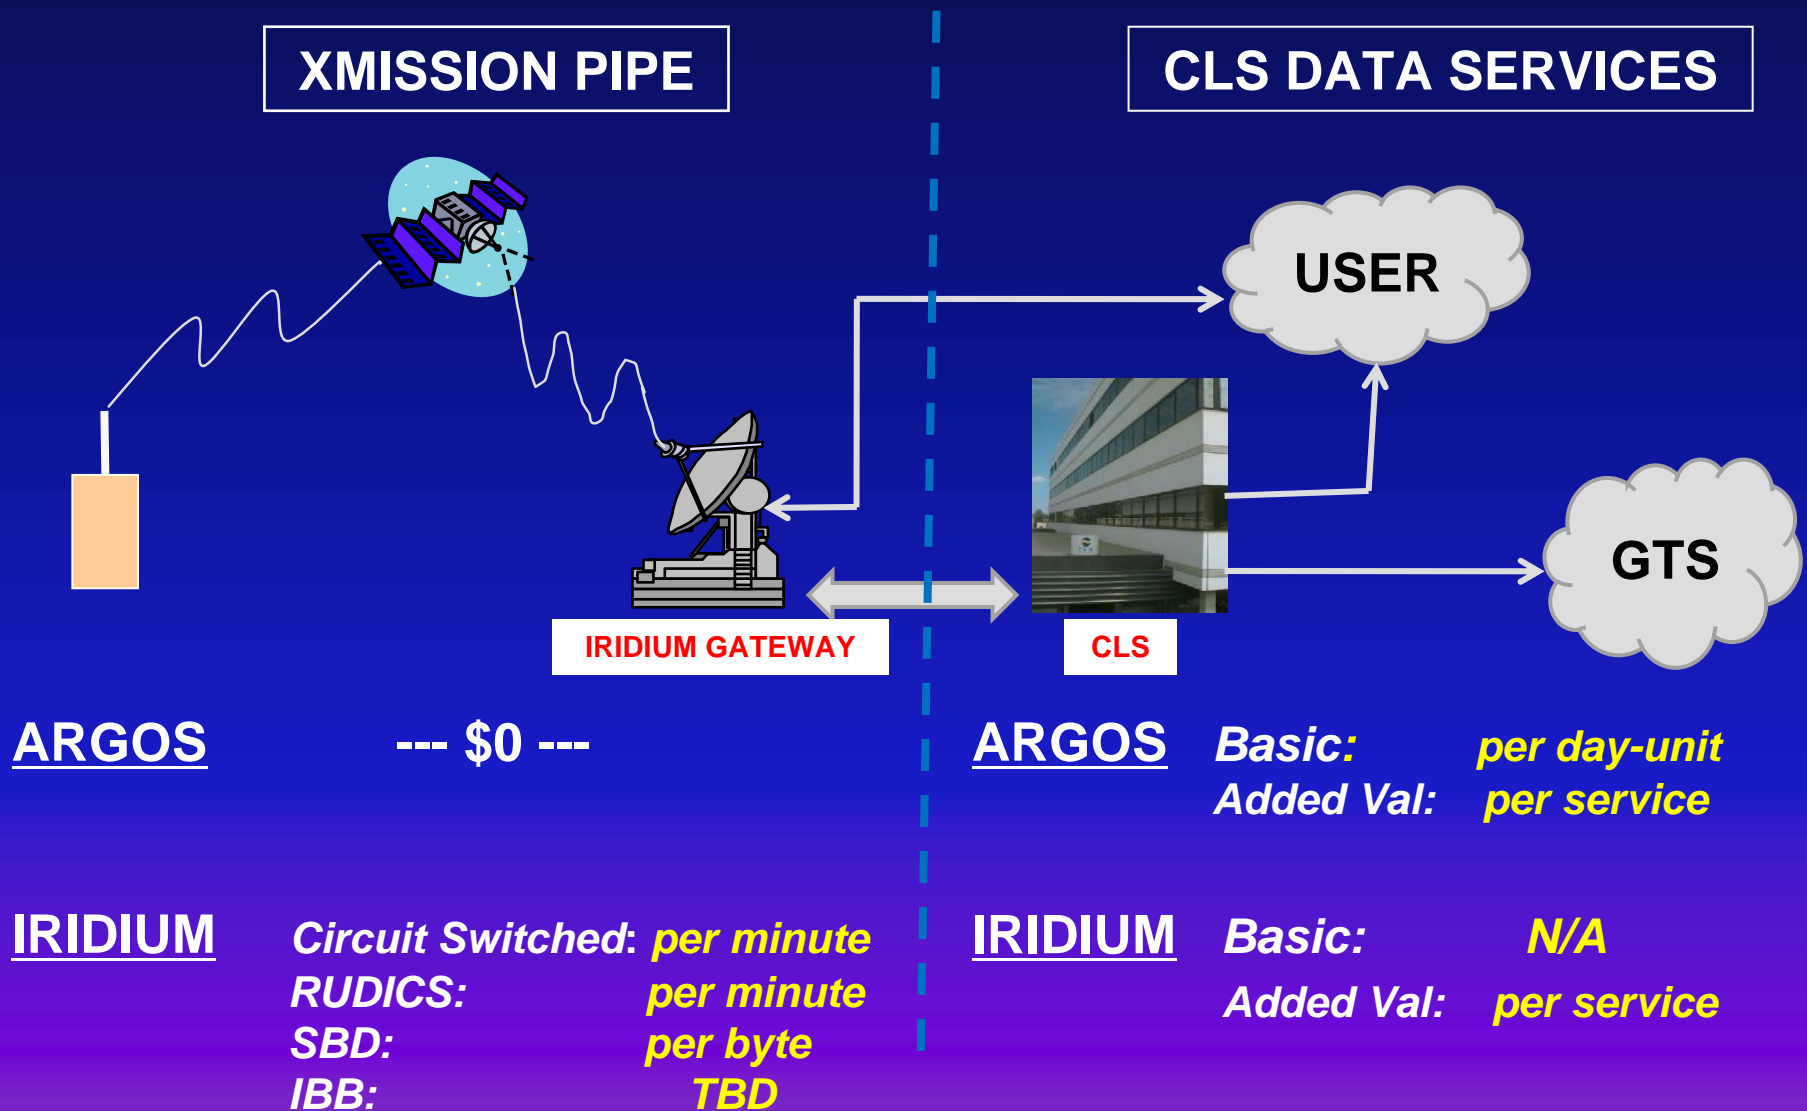

PRICING FRAMEWORK