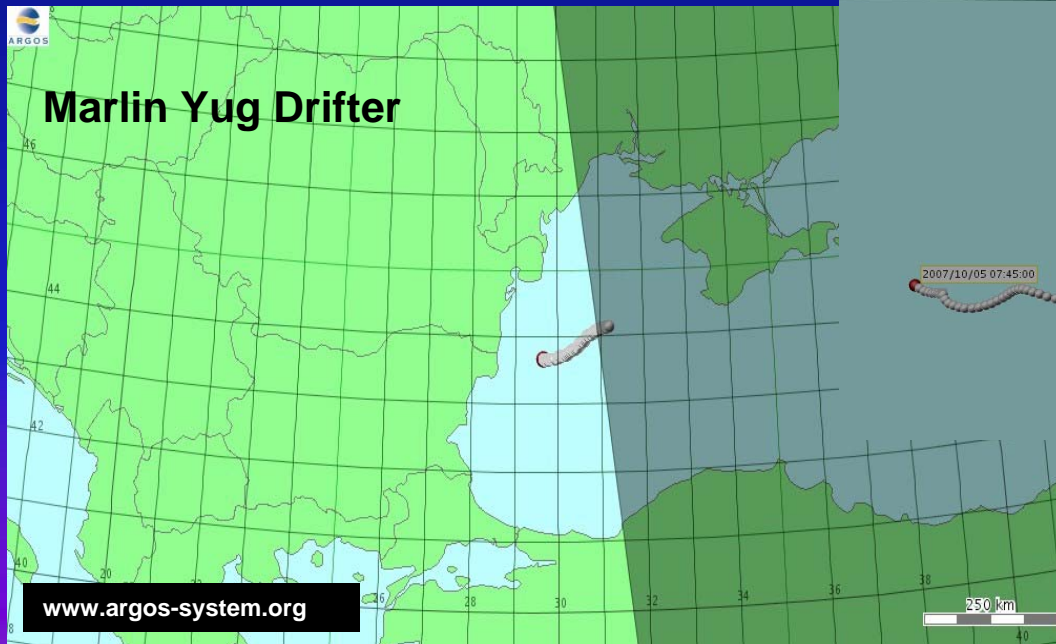

IRIDIUM PP DRIFTERS NOW:

- *DECODED & PROCESSED*
- *DISPLAYED ON ARGOS WEB*