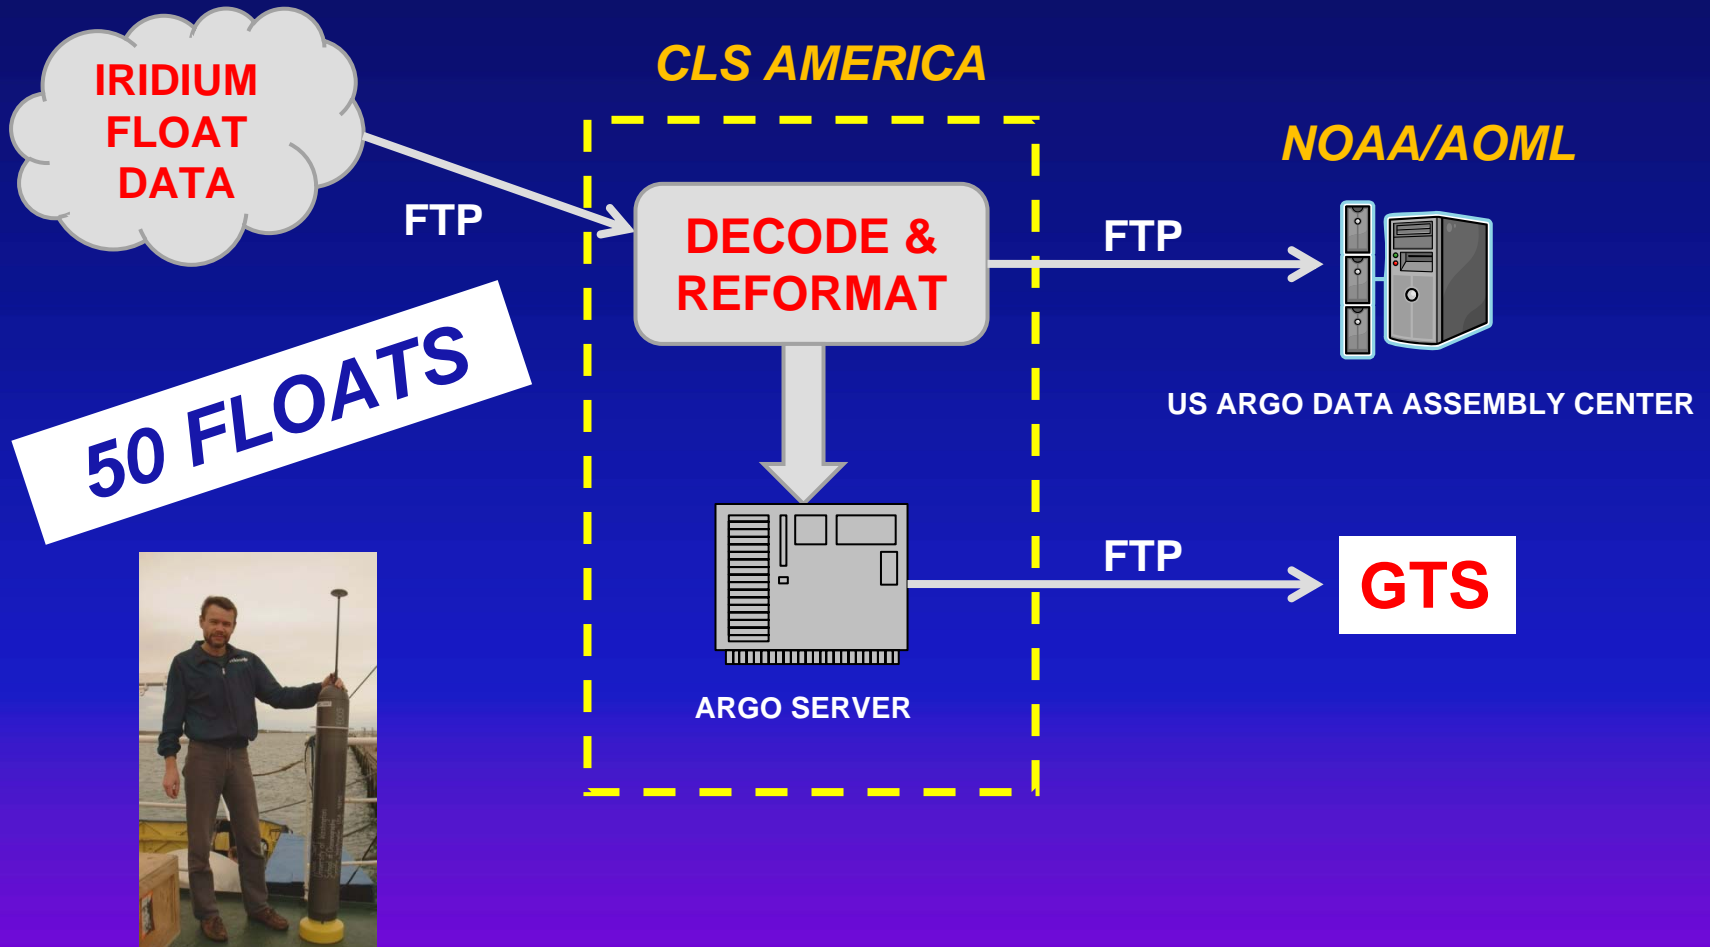

✓ *CIRCUIT SWITCHED*

✓ *RUDICS*

✓ *SBD*

✓ *IBB*

➤ HARDWARE

✓ *9601*

✓ *9522a*

INITIAL EFFORT

Thorium VMS Unit

DATA FLOW

Iridium Processing Center

IRIDIUM PP DRIFTERS NOW:

- *DECODED & PROCESSED*
- *DISPLAYED ON ARGOS WEB*

➤ ***(READY TO BE) DELIVERED TO GTS***

**ZZYY DBCP1 19097 1400/ 187132 138545 6113/
11119 0//// 30147 40147
22219 01024
444 20130 19097 1411/ 500// 80014=**

**ZZYY DBCP2 19097 1400/ 144600 032139 6113/
11119 0//// 30147 40147
22219 00214
444 20130 19097 1401/ 500// 80012=**

ARGO FLOATS ONGOING FOR 2 YEARS

PRICING FRAMEWORK

CLS BRINGS 25+ YEARS OF SERVICE TO THE OCEAN/MET COMMUNITY