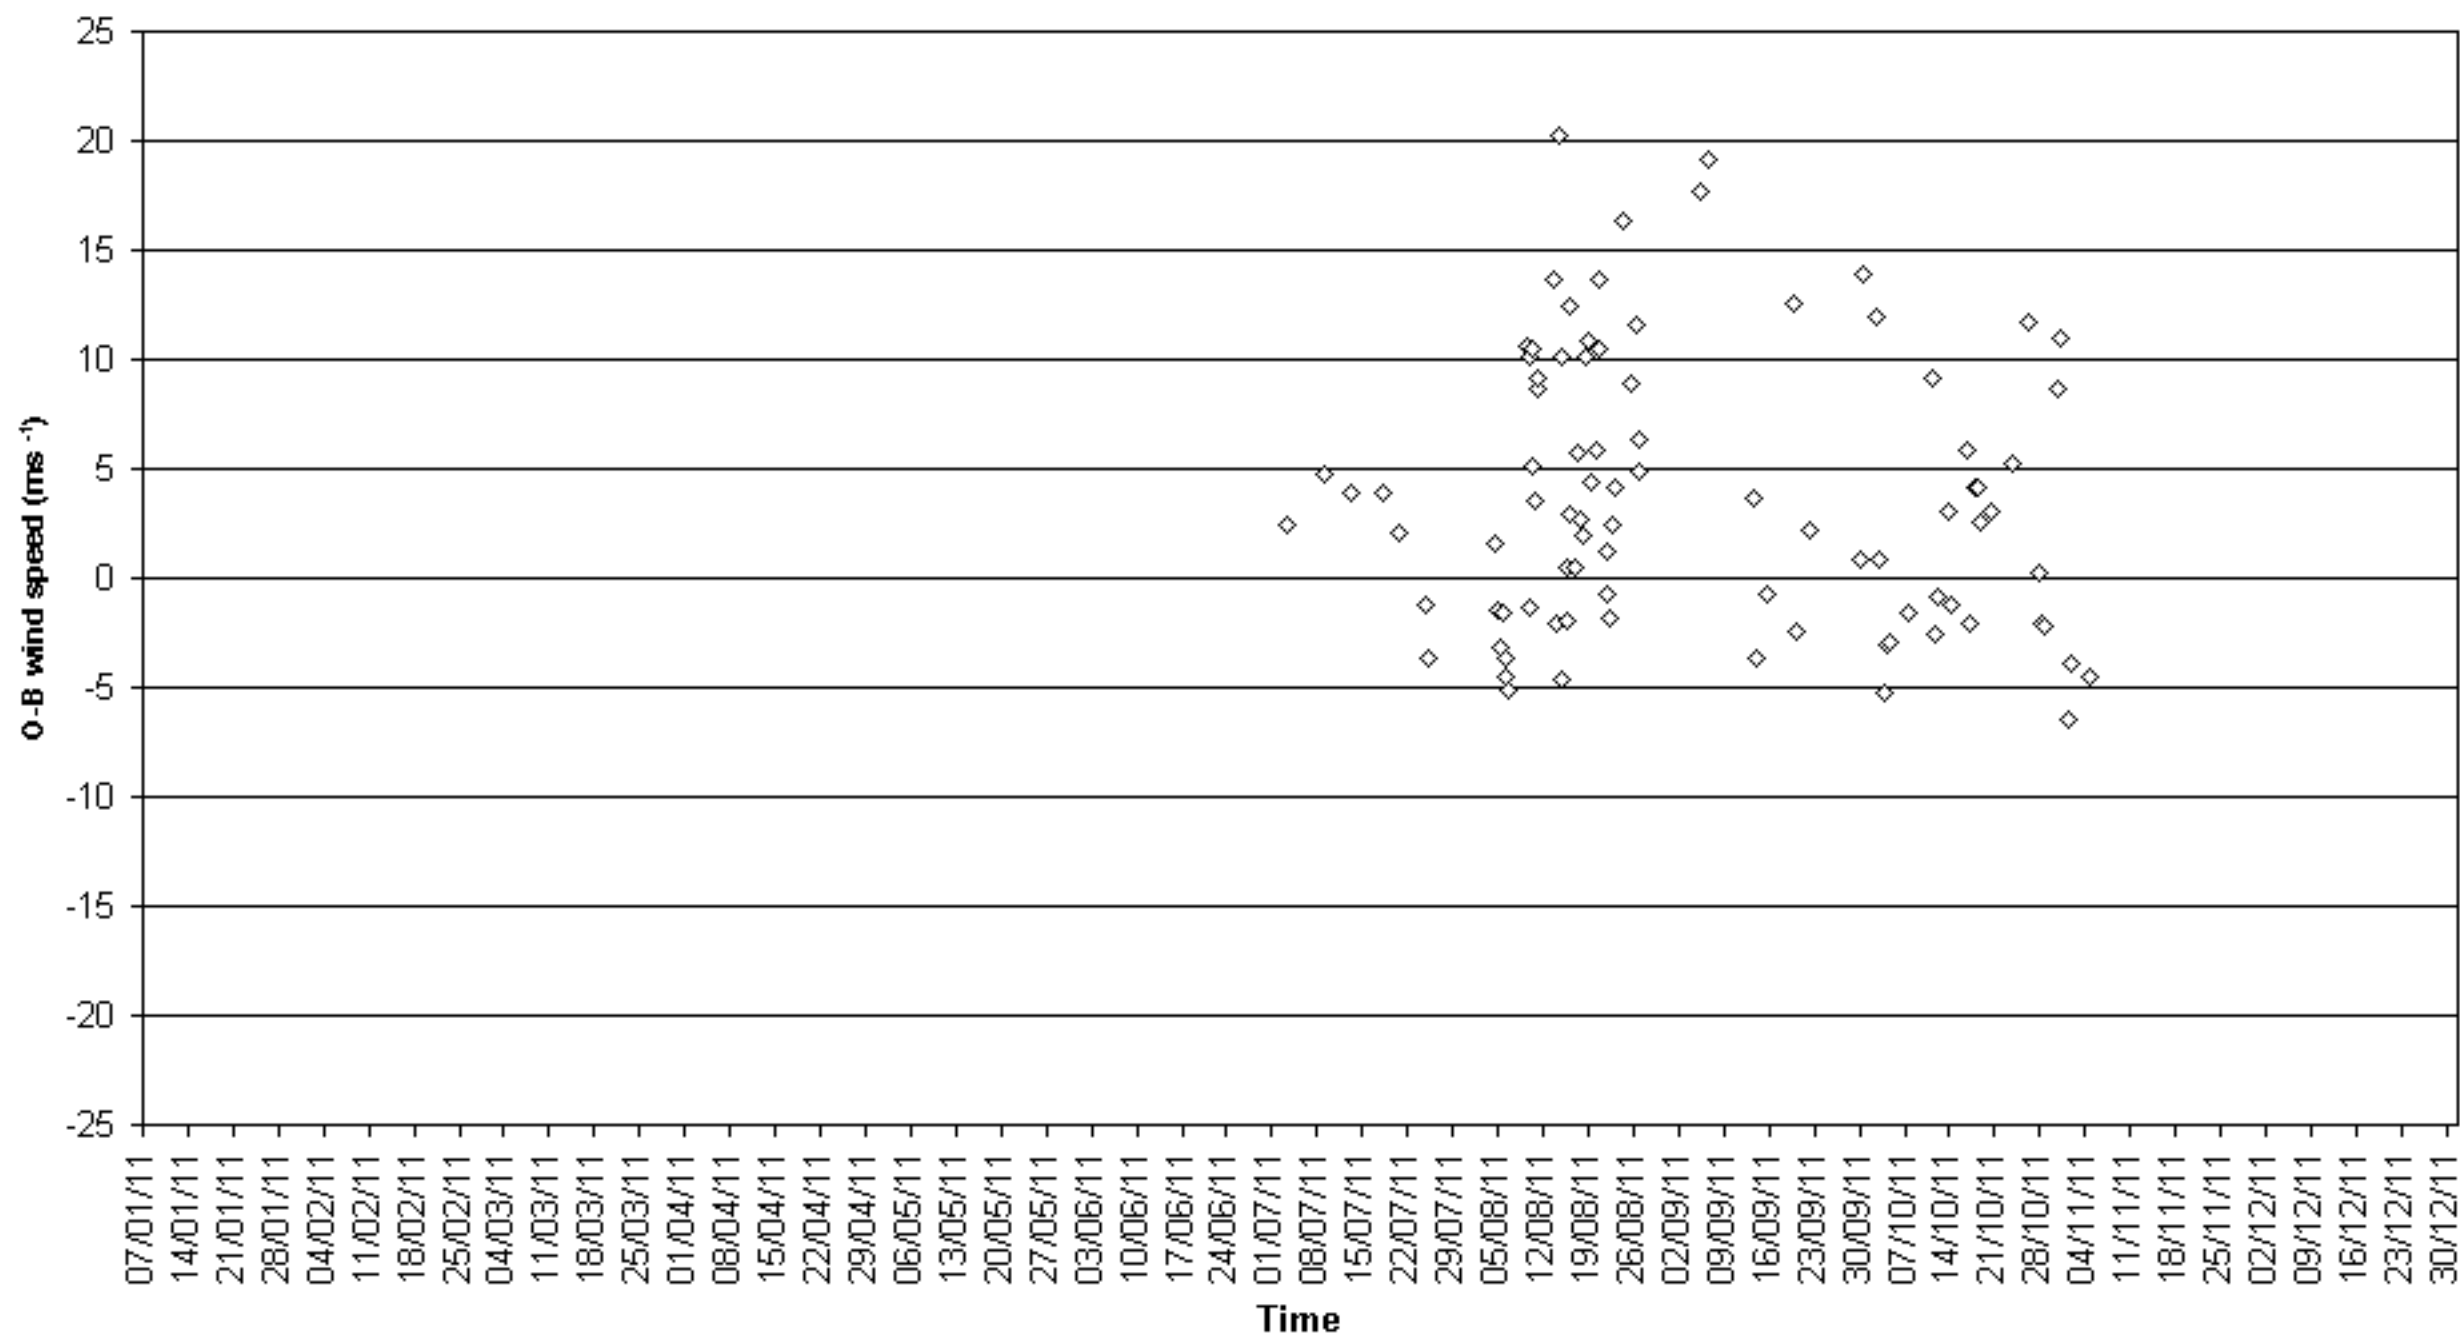

O-B wind speed (ms^{-1}) for identifier 31375
Number of obs. plotted = 59 Number of outliers = 0

O-B wind speed (ms^{-1}) for identifier 44064
Number of obs. plotted = 166 Number of outliers = 0

O-B wind speed (ms^{-1}) for identifier 44637
Number of obs. plotted = 41 Number of outliers = 4

O-B wind speed (ms^{-1}) for identifier KS078
Number of obs. plotted = 359 Number of outliers = 0

O-B wind speed (ms^{-1}) for identifier VRG17
Number of obs. plotted = 88 Number of outliers = 0

O-B wind speed (ms^{-1}) for identifier WQZ7791
Number of obs. plotted = 136 Number of outliers = 0