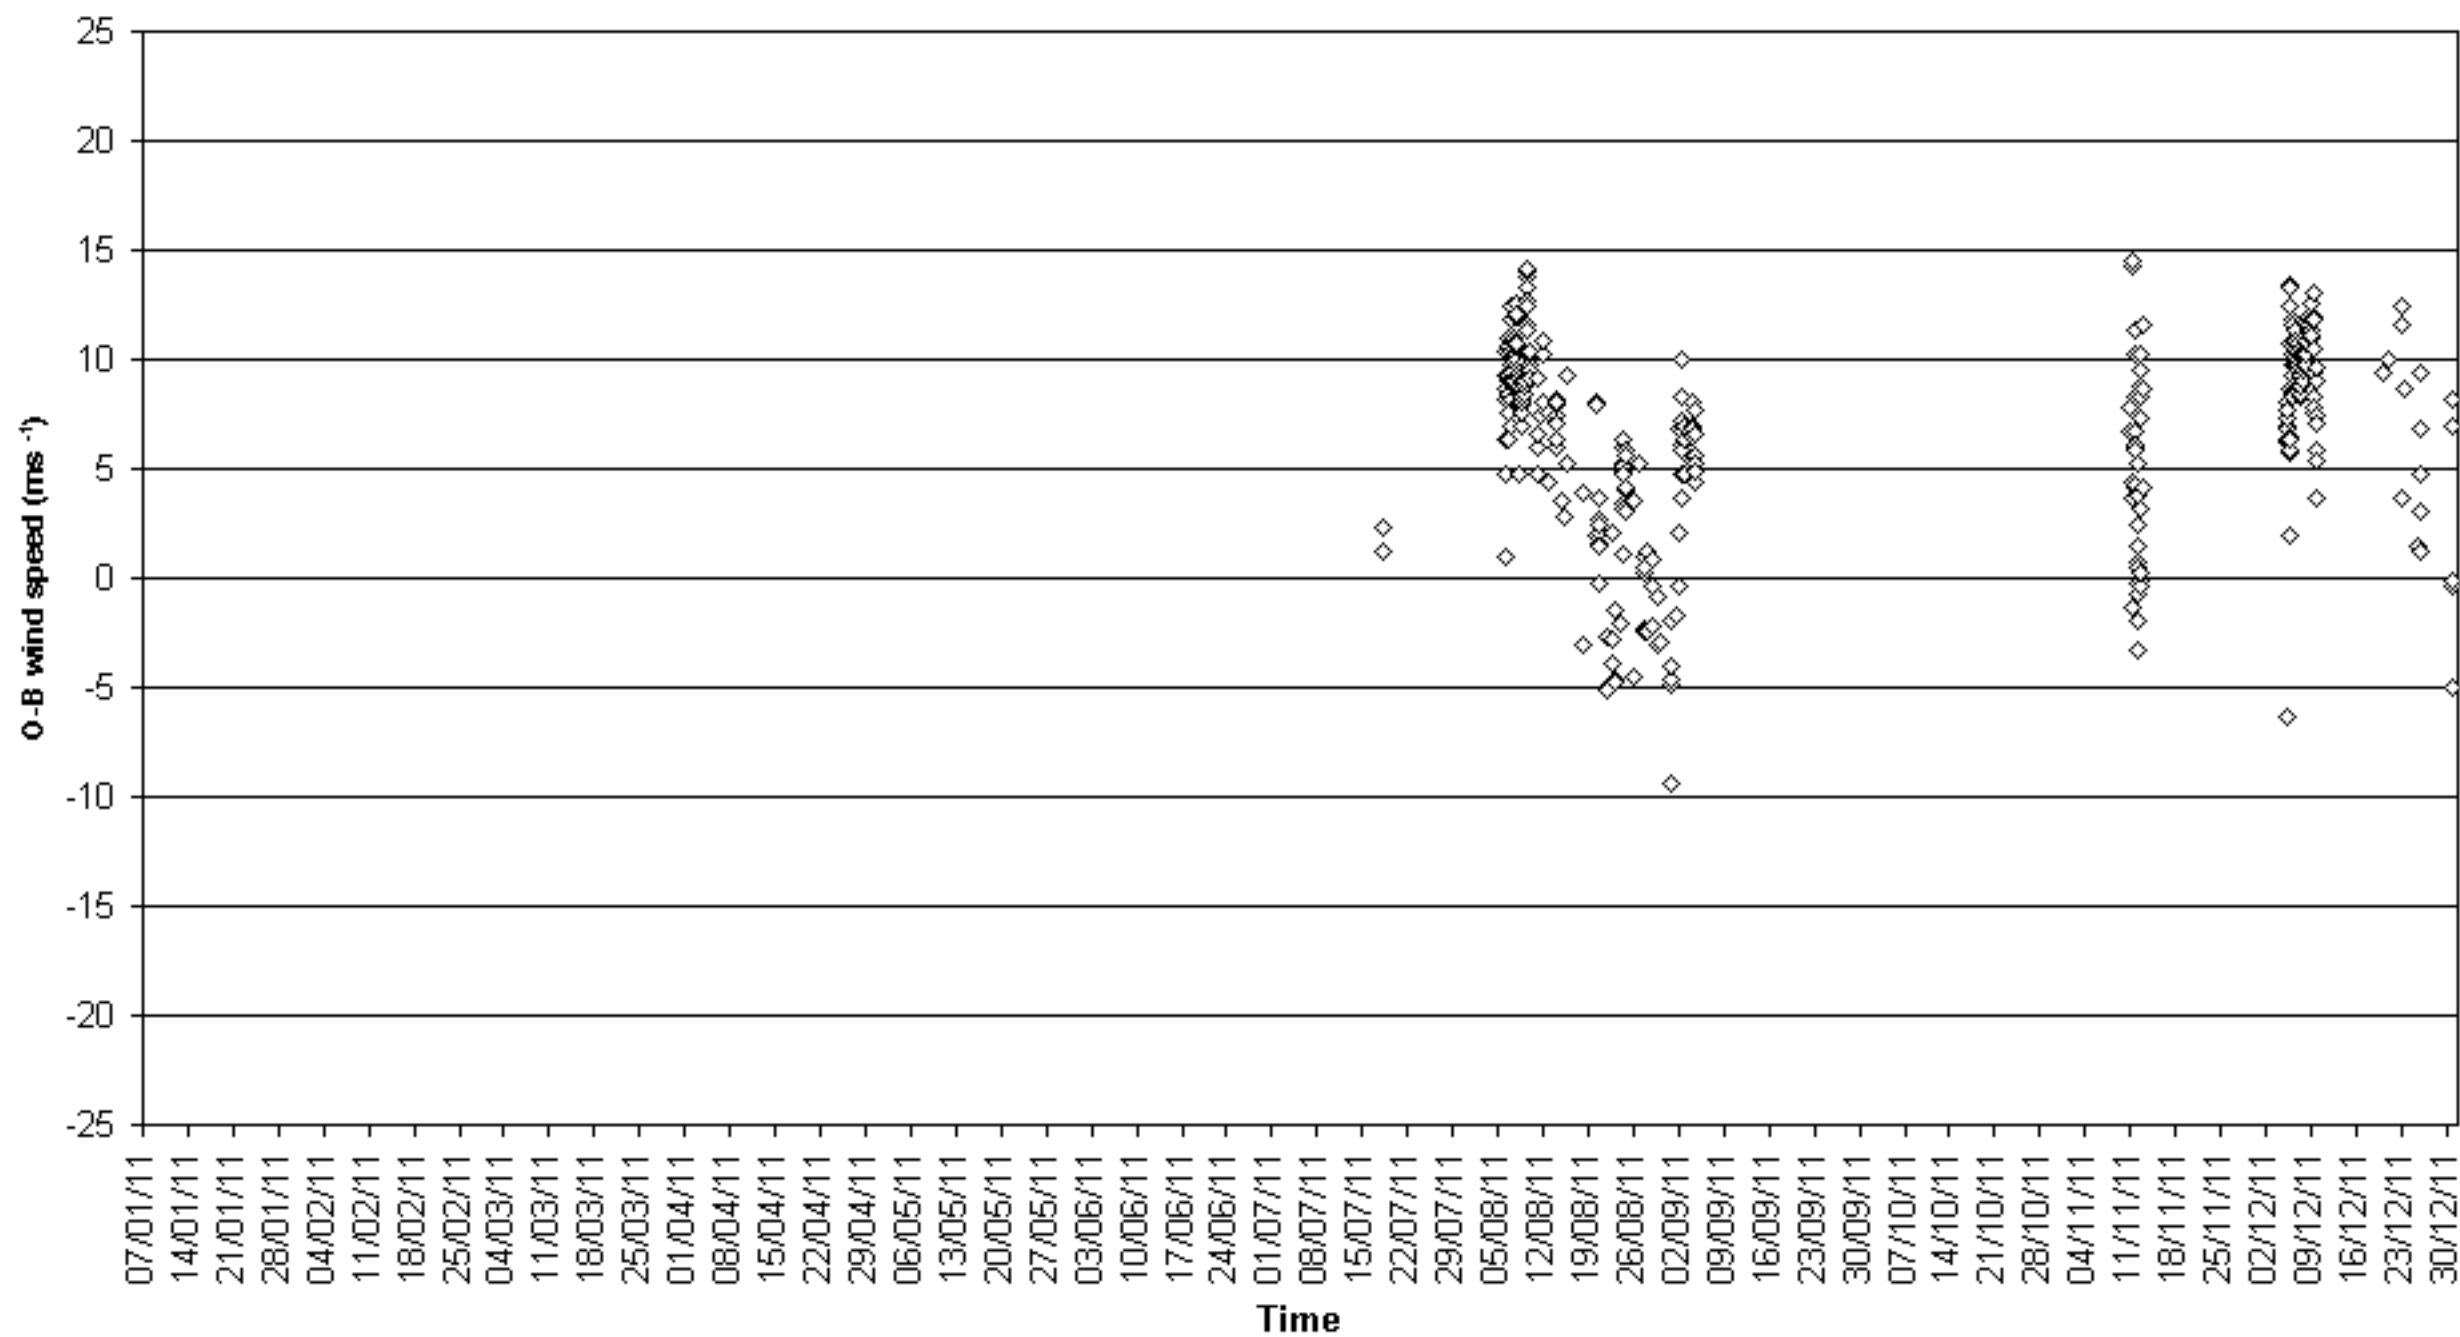

O-B wind speed (ms^{-1}) for identifier 31375
Number of obs. plotted = 59 Number of outliers = 0

O-B wind speed (ms^{-1}) for identifier 44064
Number of obs. plotted = 166 Number of outliers = 0

O-B wind speed (ms^{-1}) for identifier 44637
Number of obs. plotted = 41 Number of outliers = 4

O-B wind speed (ms^{-1}) for identifier KS078
Number of obs. plotted = 359 Number of outliers = 0

O-B wind speed (ms^{-1}) for identifier VRG17
Number of obs. plotted = 88 Number of outliers = 0

O-B wind speed (ms^{-1}) for identifier WQZ7791
Number of obs. plotted = 136 Number of outliers = 0