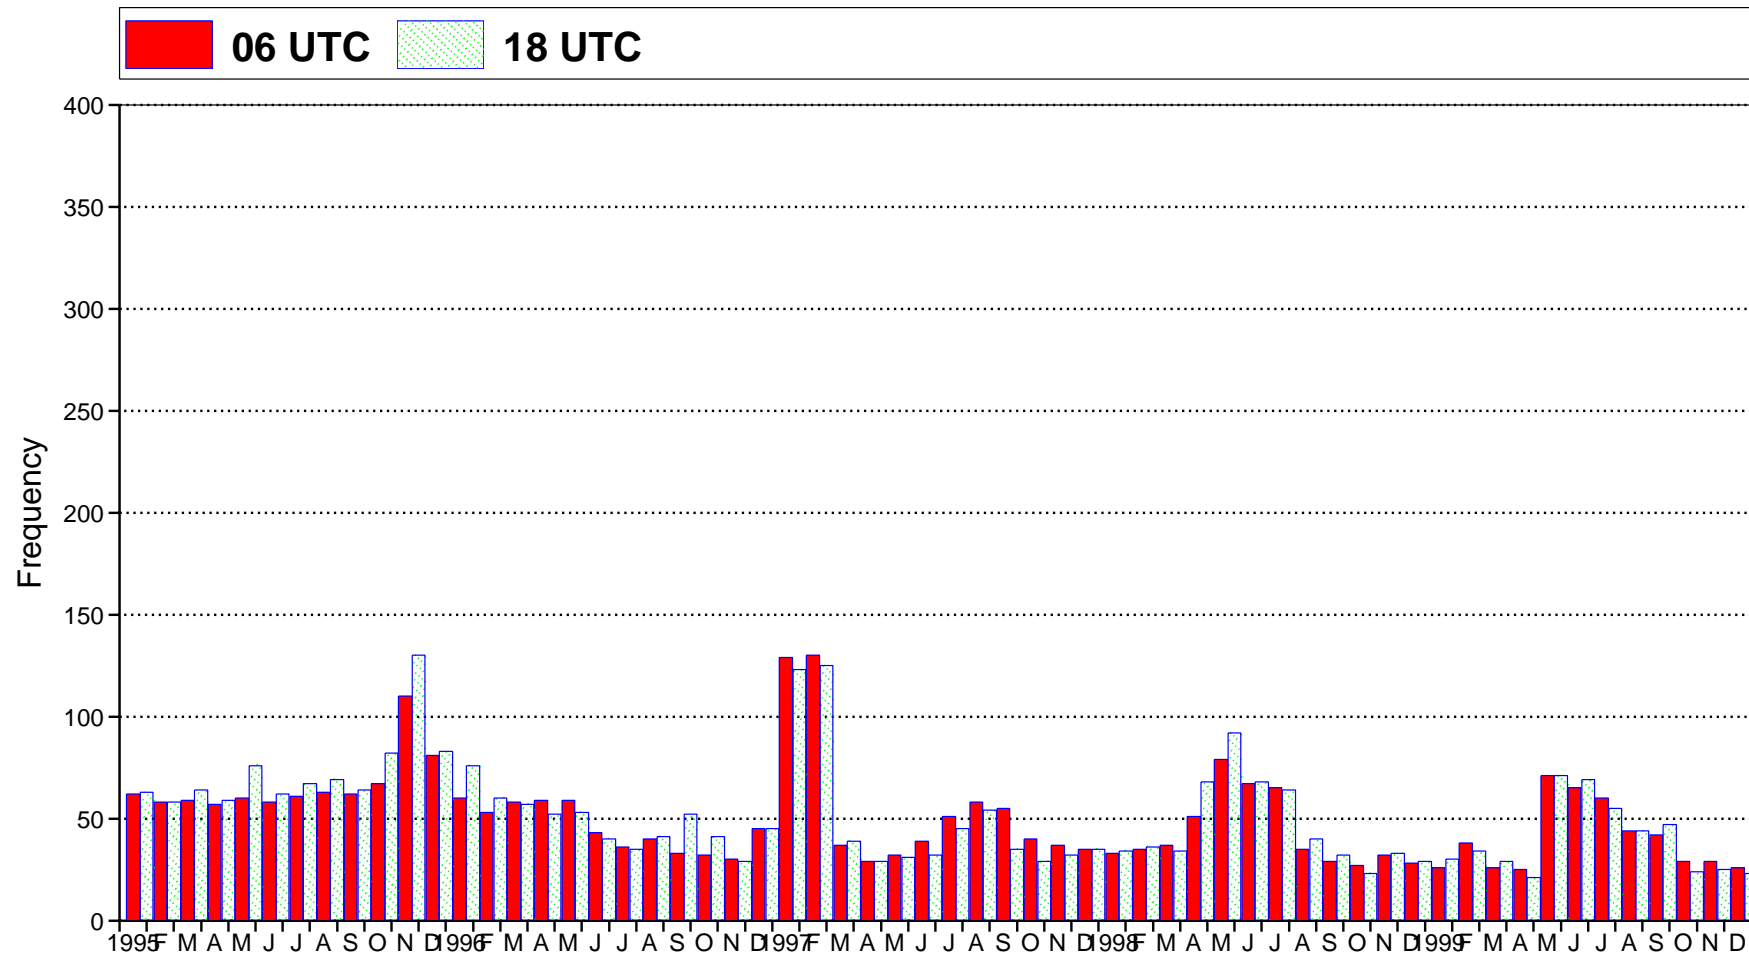

# Frequency of reception at ECMWF TEMPSHIP-Global- (Geopotential) Level: 500 hPa

Figure 3