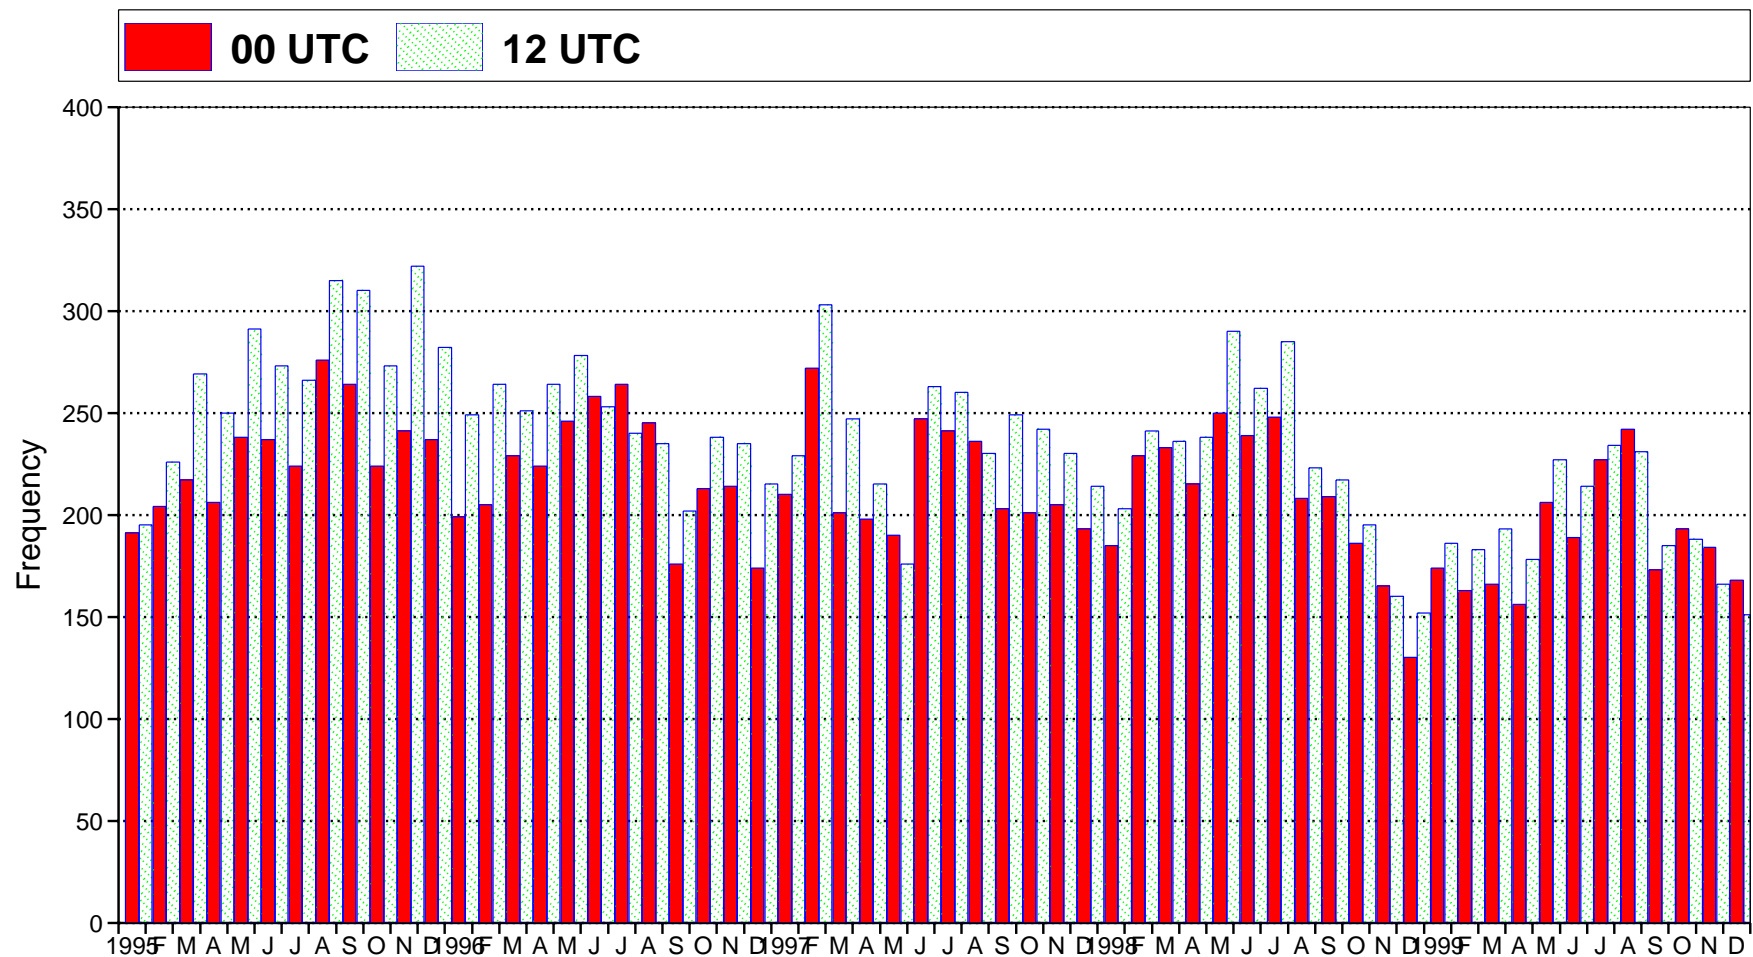

Frequency of reception at ECMWF TEMPSHIP-Global- (Geopotential) Level: 500 hPa

Figure 1