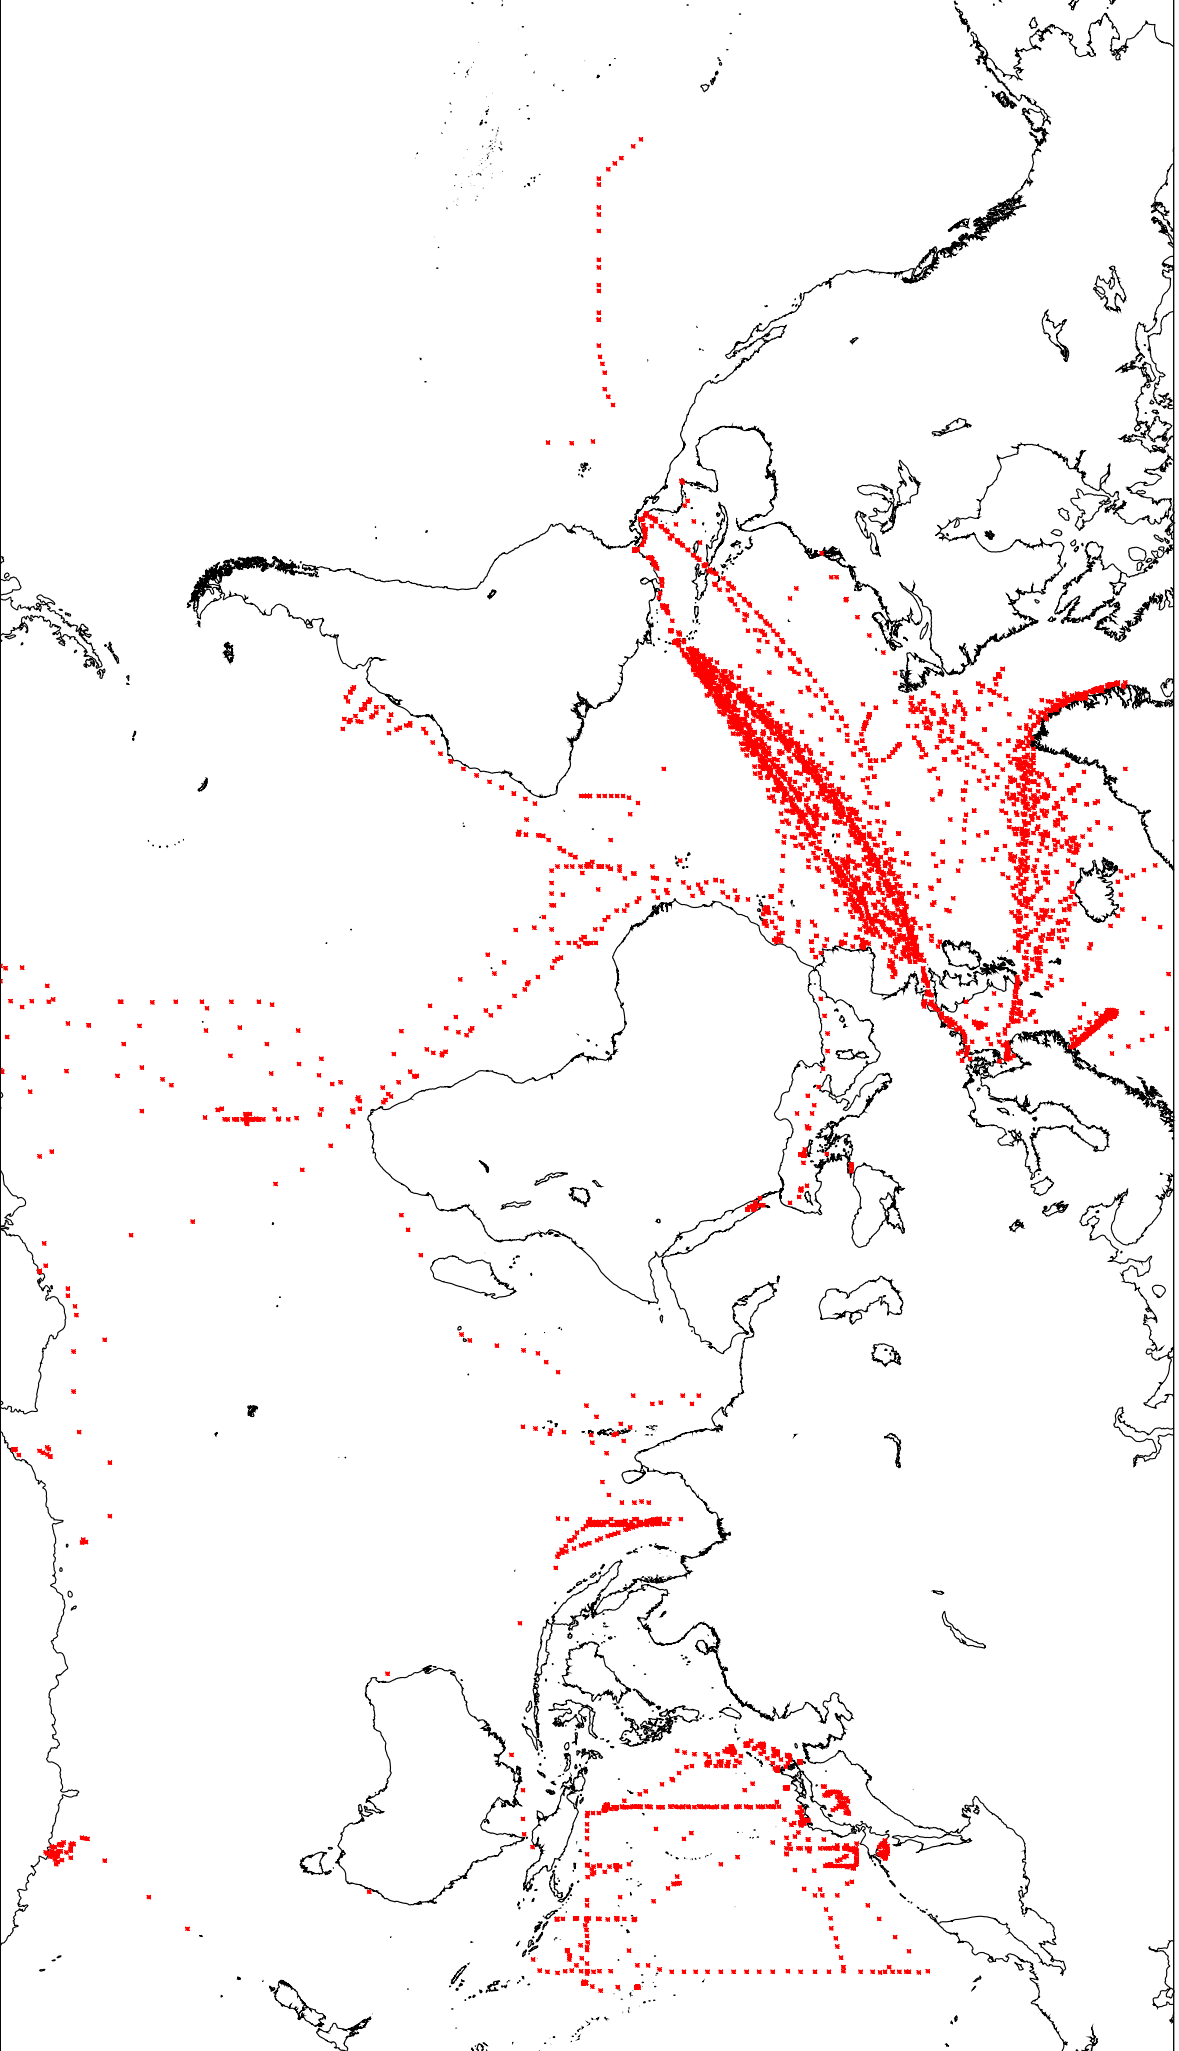

MAP OF TEMSHIP

Year 1999

5929 Observations