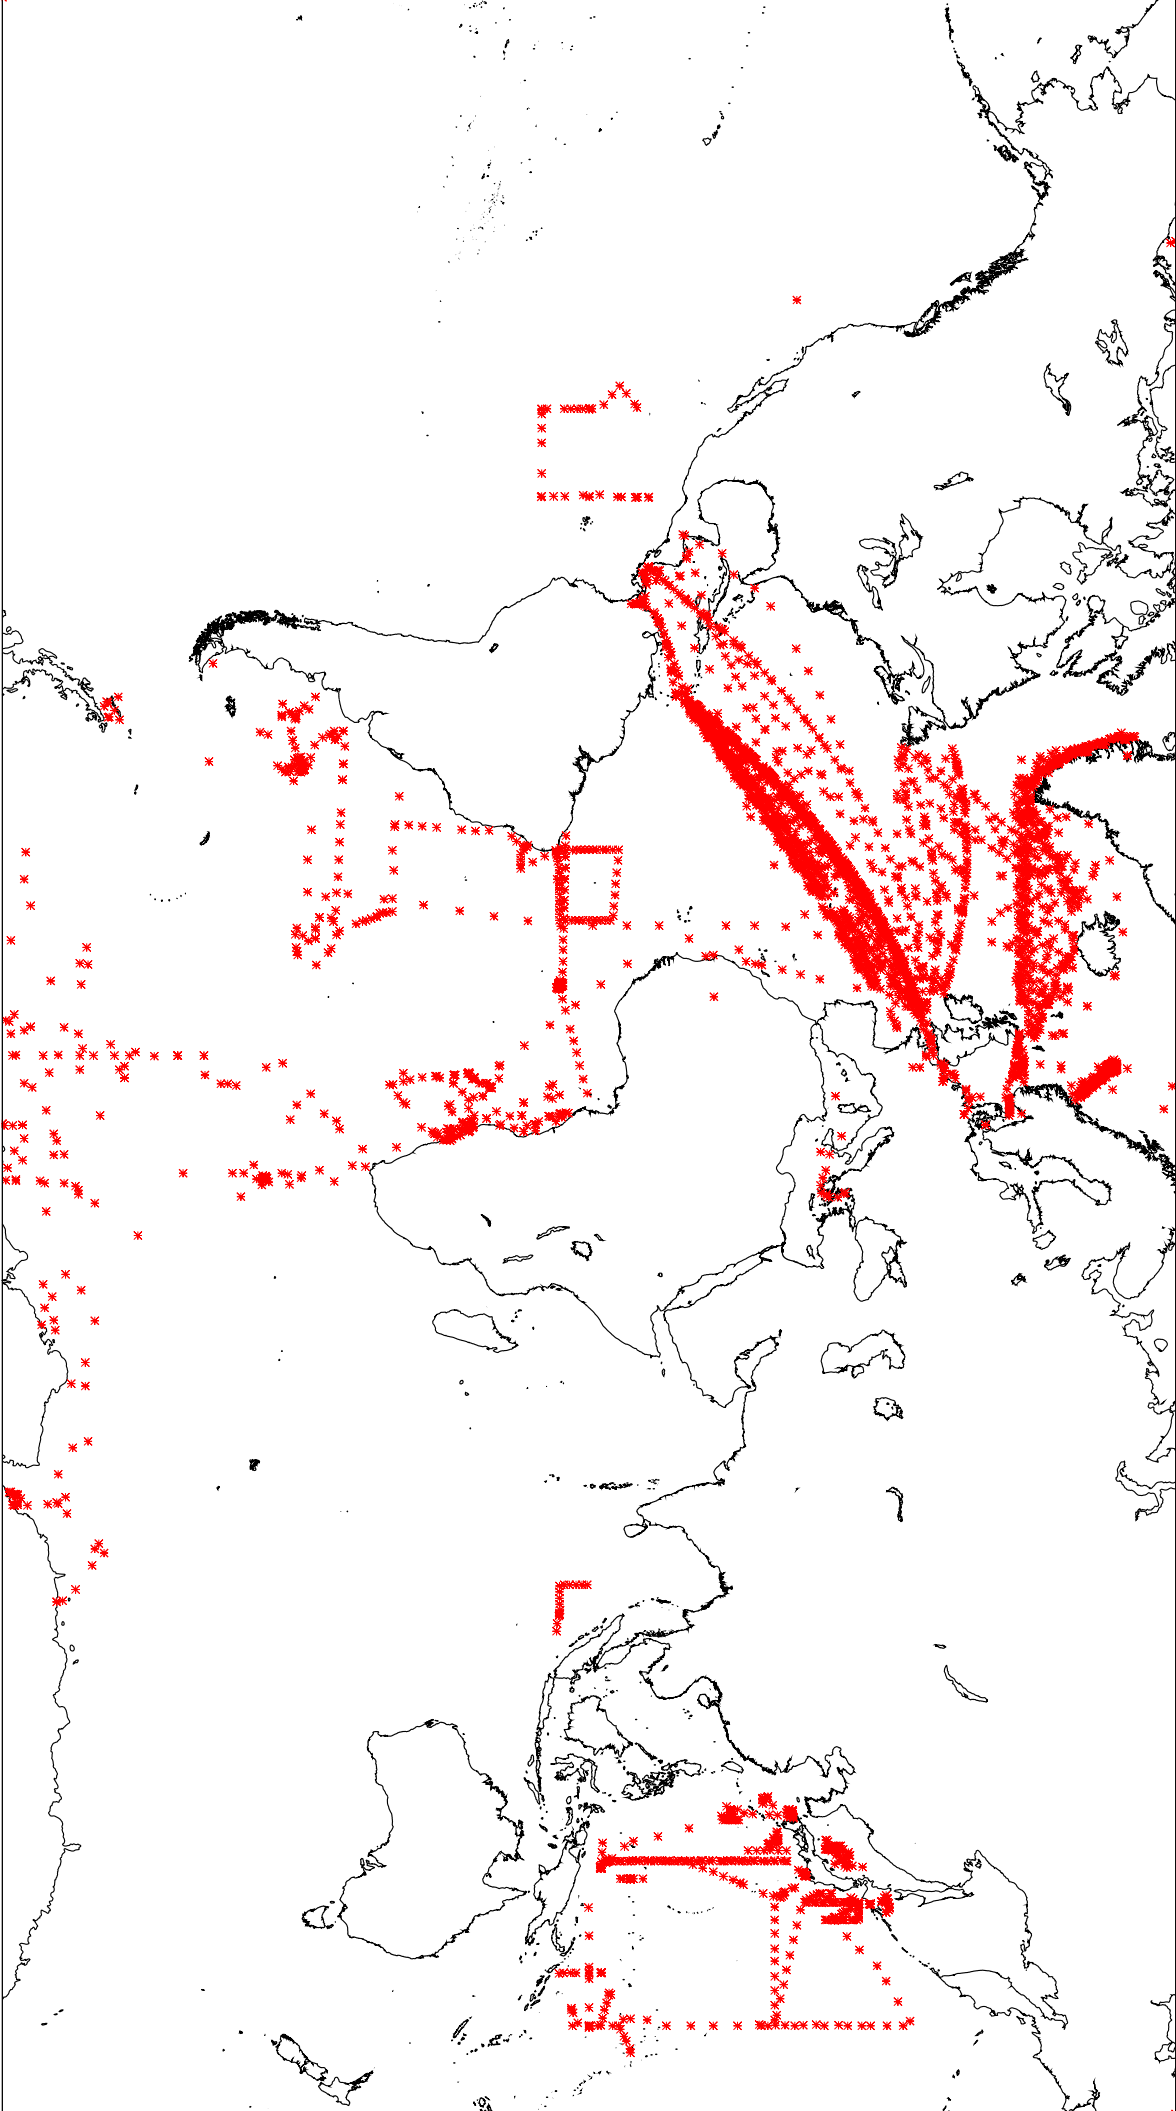

# MAP OF TEMP SHIP

Year 2000

5672 observations